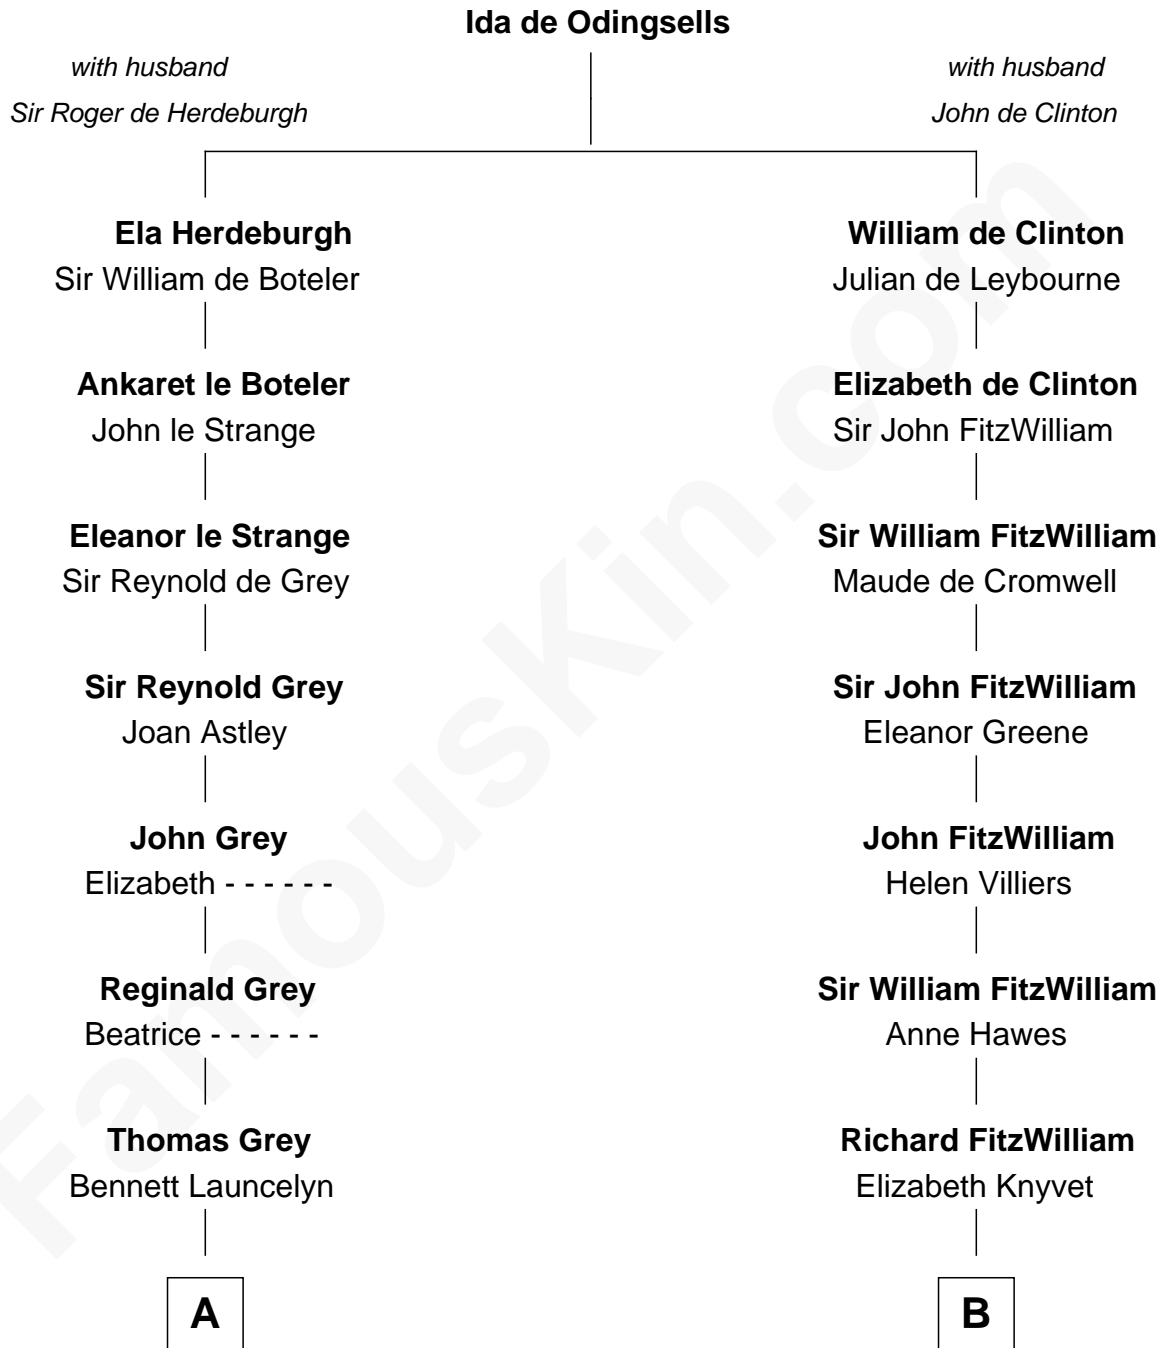

**FamousKin.com**  
**Relationship Chart of**  
**Sigourney Weaver**  
*Movie Actress*

14th cousin 7 times removed of

**Abigail (Smith) Adams**  
*First Lady of President John Adams*

**C**

**Rachael M. Read**  
Charles Benjamin Weaver

**Francis Milton Weaver**  
Jane Weaver Laflin

**Sylvester Laflin Weaver**  
Amabel Dixon

**Sylvester Laflin Weaver**  
Desiree Mary Lucy Hawkins

**Sigourney Weaver**  
*Movie Actress*

FamousKin.com