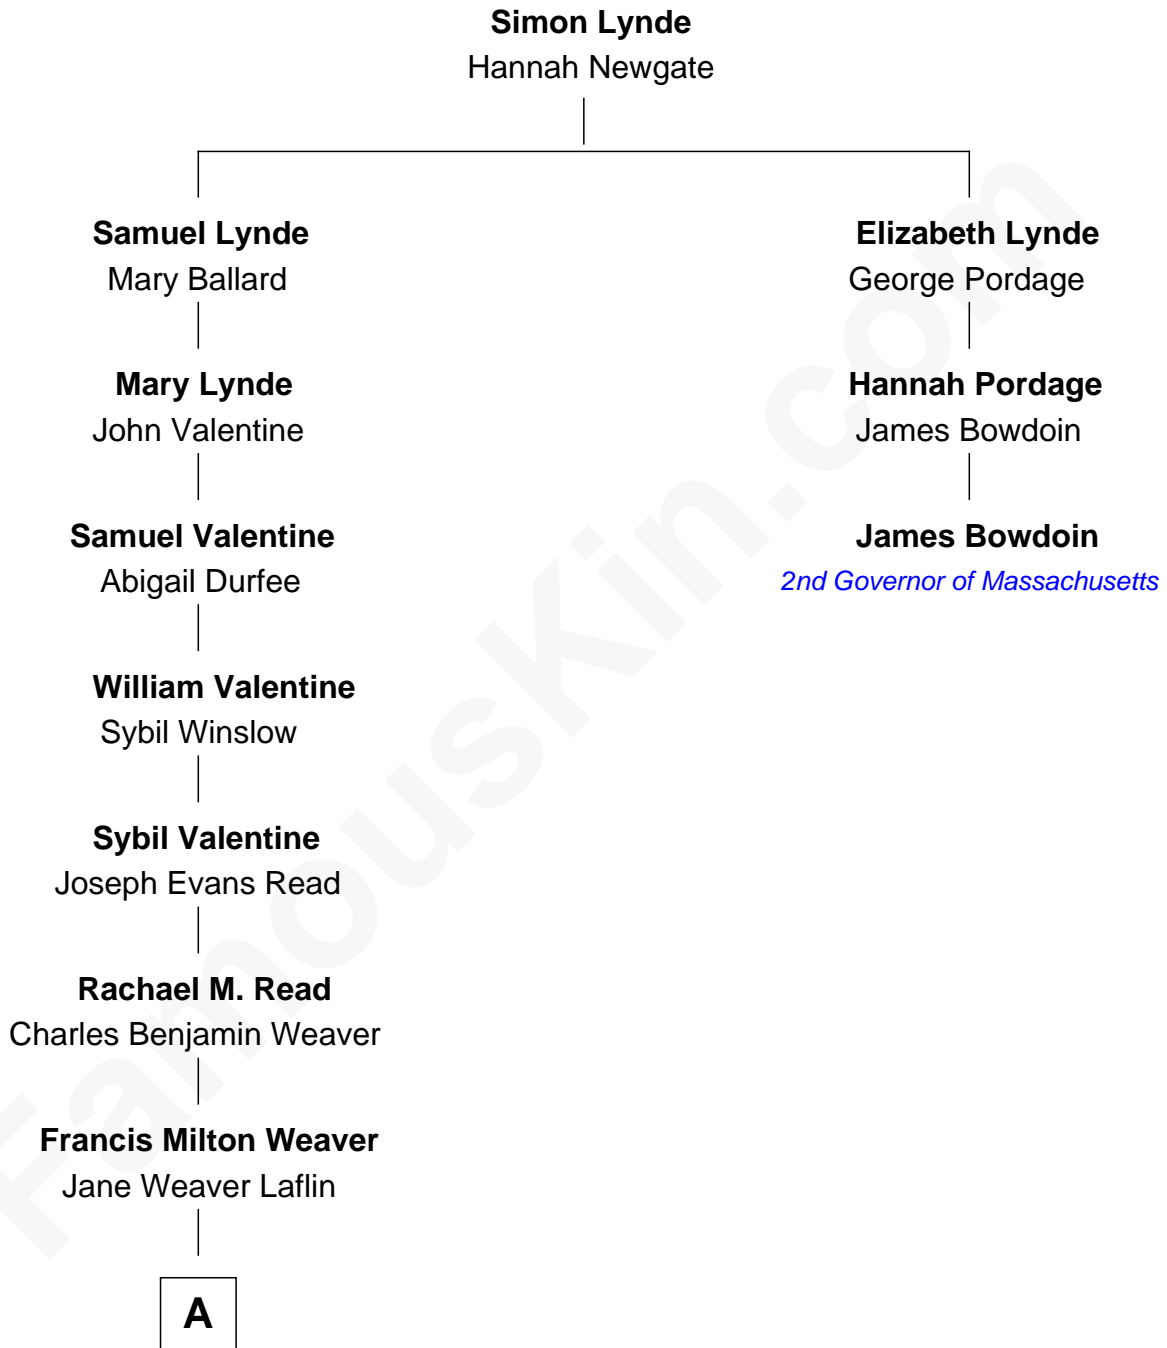

FamousKin.com
Relationship Chart of
Sigourney Weaver
Movie Actress

2nd cousin 7 times removed of
James Bowdoin
2nd Governor of Massachusetts

A

—
Sylvester Laflin Weaver

Amabel Dixon

—
Sylvester Laflin Weaver
Desiree Mary Lucy Hawkins

—
Sigourney Weaver

Movie Actress

FamousKin.com