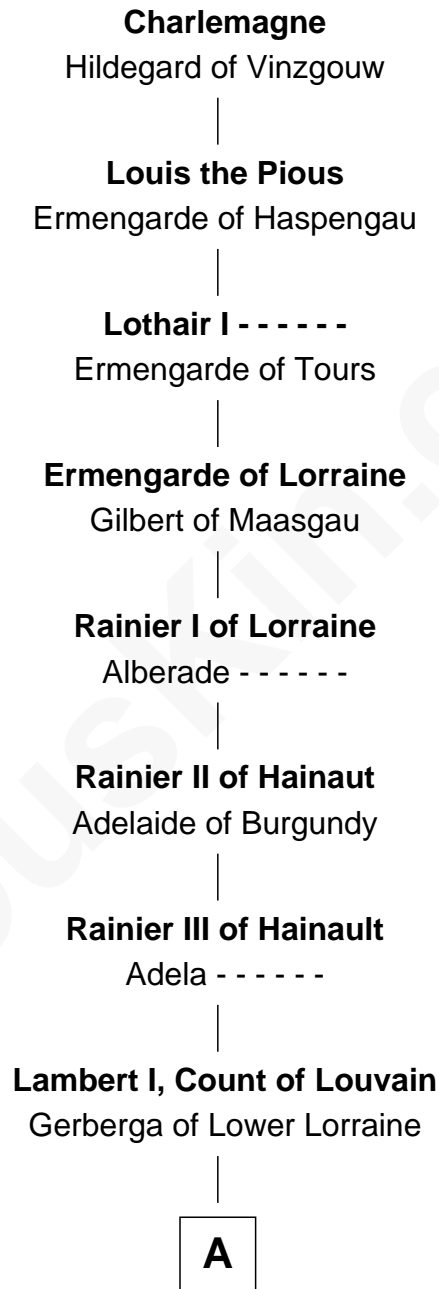

FamousKin.com
Relationship Chart of
Sigourney Weaver
Movie Actress

35th Great-granddaughter of
Charlemagne
King of the Franks

FamousKin.com

A

Mathilde of Louvain
Eustace I of Boulogne

Lambert II of Lens
Adelaide of Normandy

Judith of Lens
Waltheof II of Northumbria

Maud of Northumberland
David I, King of Scotland

Henry of Huntingdon
Ada de Warenne

David of Huntingdon
Maud of Chester

Ada of Huntingdon
Sir Henry de Hastings

Sir Henry de Hastings
Joan de Cantilupe