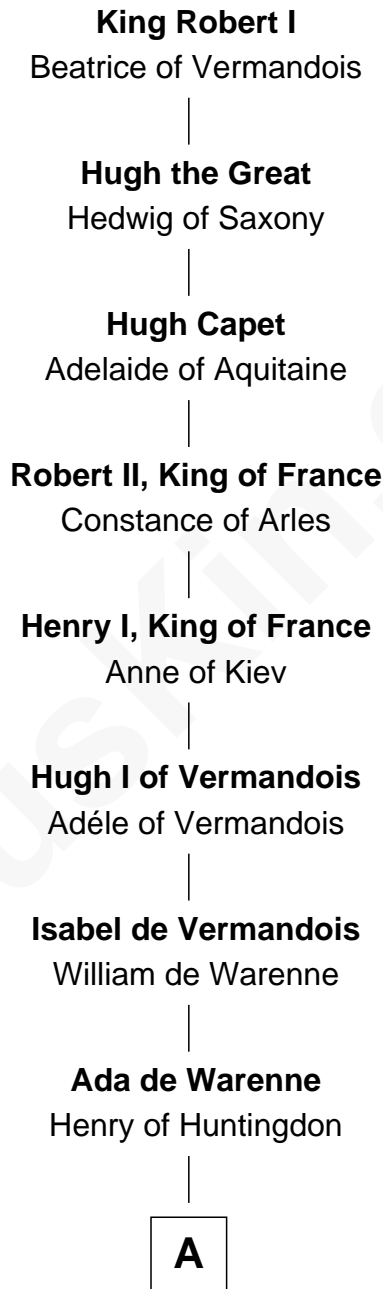

FamousKin.com
Relationship Chart of
Sigourney Weaver
Movie Actress

30th Great-granddaughter of
King Robert I
King of France

FamousKin.com

A

David of Huntingdon

Maud of Chester

Ada of Huntingdon

Sir Henry de Hastings

Sir Henry de Hastings

Joan de Cantilupe

Lora de Hastings

Thomas Latimer

Sir Warin le Latimer

Catherine de la Warre

Elizabeth le Latimer

Sir Thomas Griffin