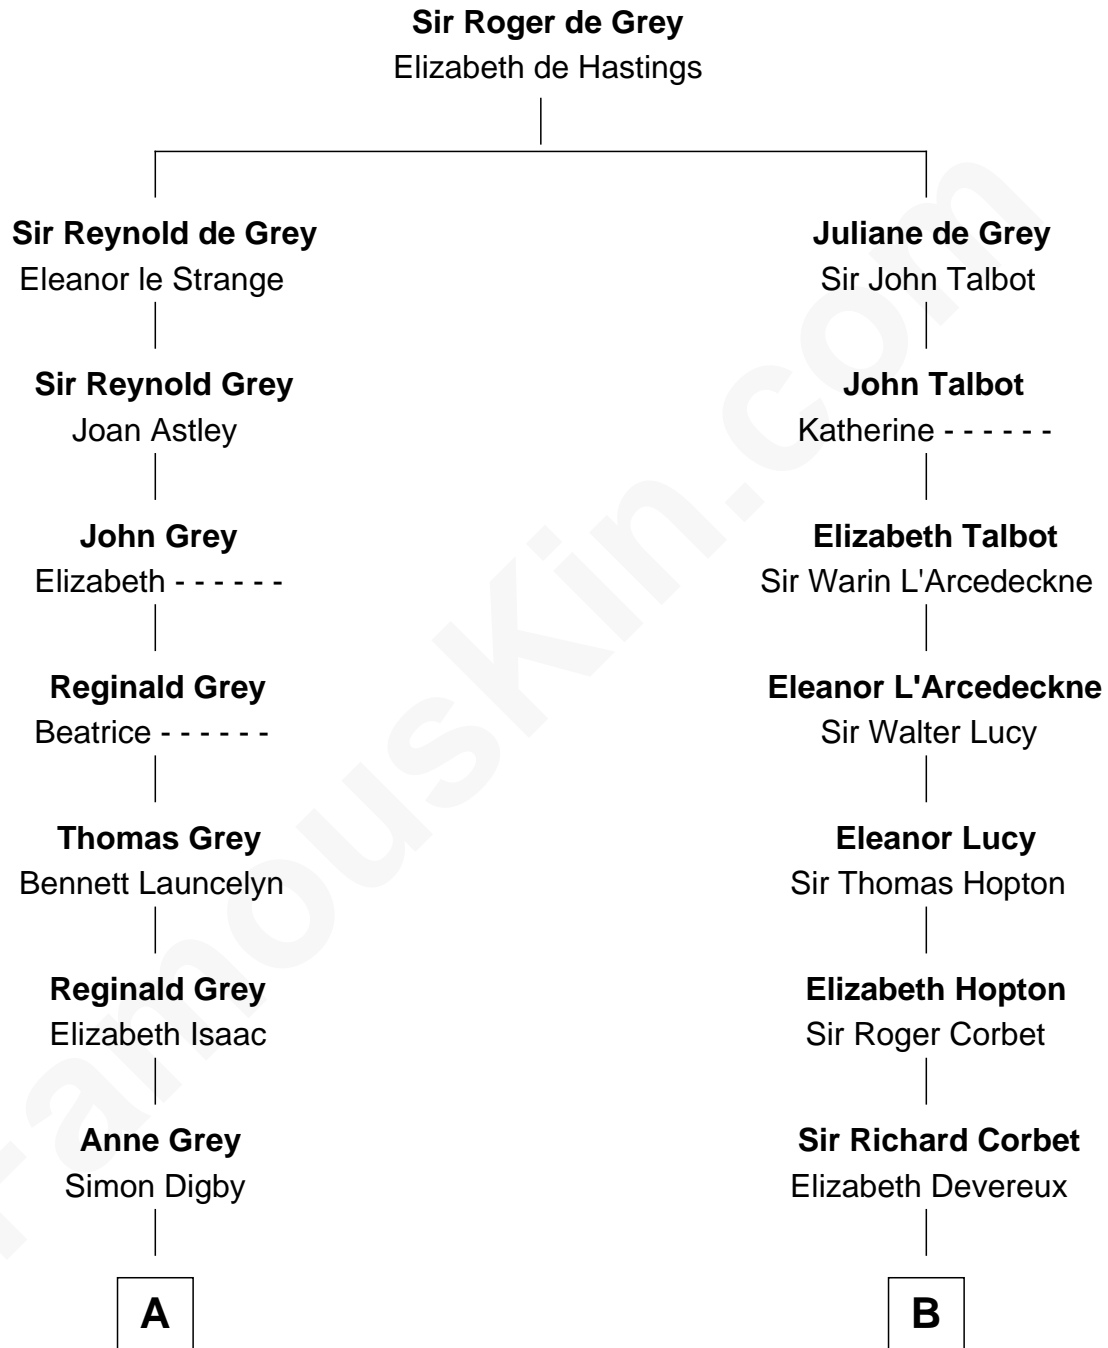

FamousKin.com
Relationship Chart of
Sigourney Weaver
Movie Actress

19th cousin 2 times removed of

John Foster Dulles
52nd U.S. Secretary of State

C

Sylvester Laflin Weaver

Amabel Dixon

Sylvester Laflin Weaver
Desiree Mary Lucy Hawkins

Sigourney Weaver

Movie Actress

D

Joanna Leffingwell

Charles Lathrop

Harriet Wadsworth Lathrop
Rev. Miron Winslow

Harriet Lathrop Winslow

Rev. John Welsh Dulles