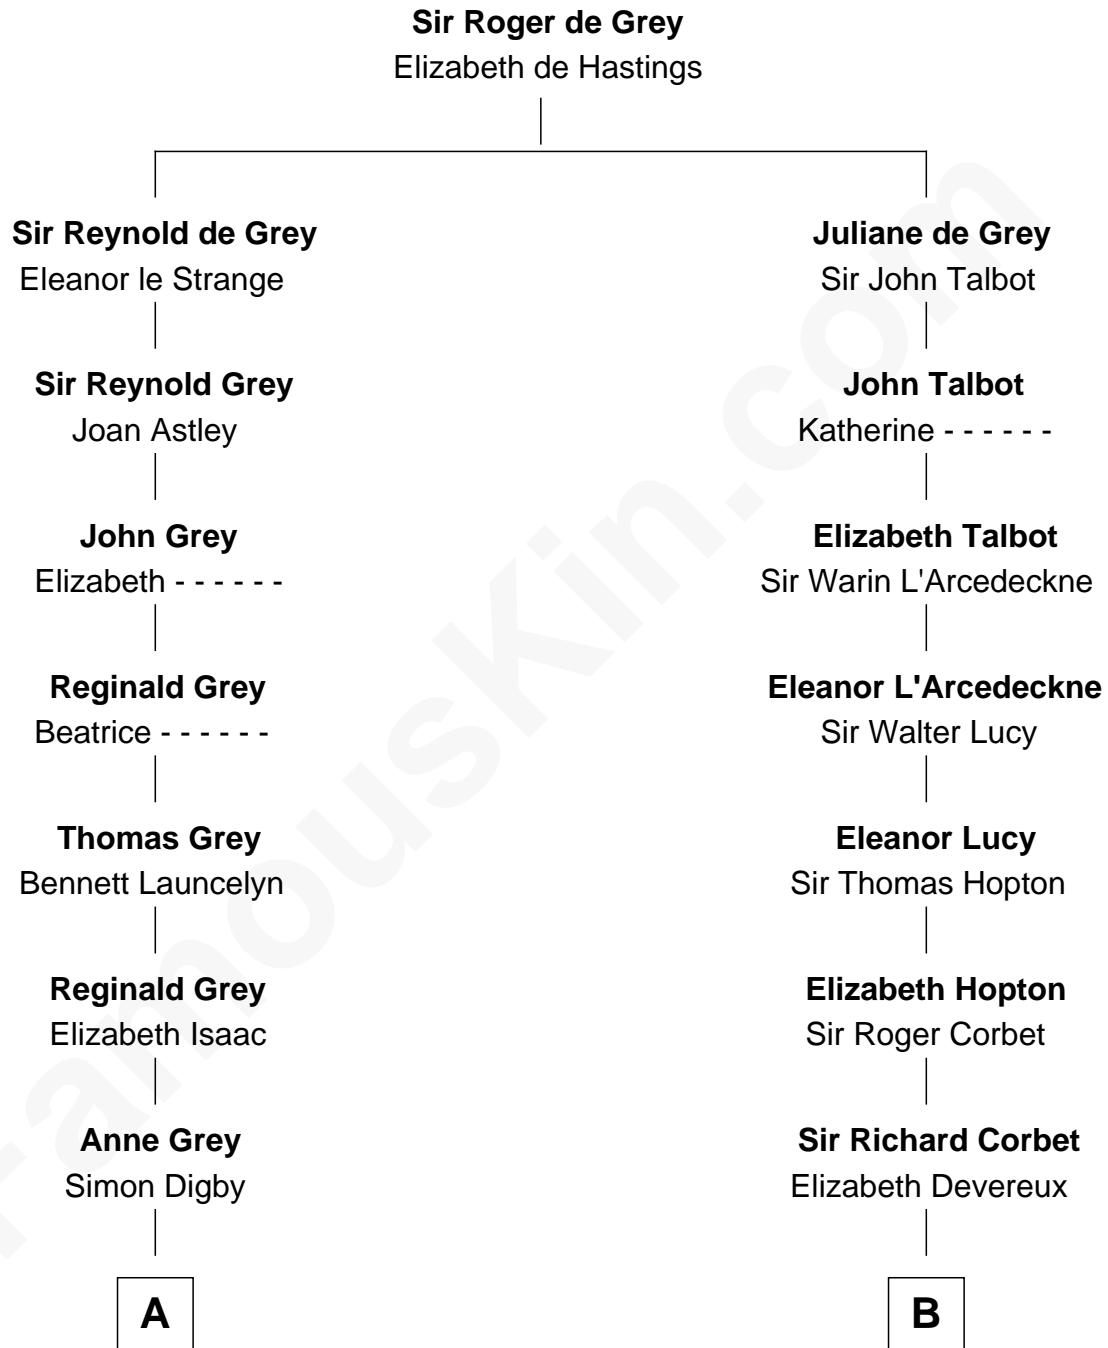

FamousKin.com

Relationship Chart of

Sigourney Weaver

Movie Actress

19th cousin of

Marjorie Post

Founder of General Foods

C

Sylvester Laflin Weaver

Amabel Dixon

Sylvester Laflin Weaver
Desiree Mary Lucy Hawkins

Sigourney Weaver

Movie Actress

D

Caroline Cushman Lathrop

Charles Rollin Post