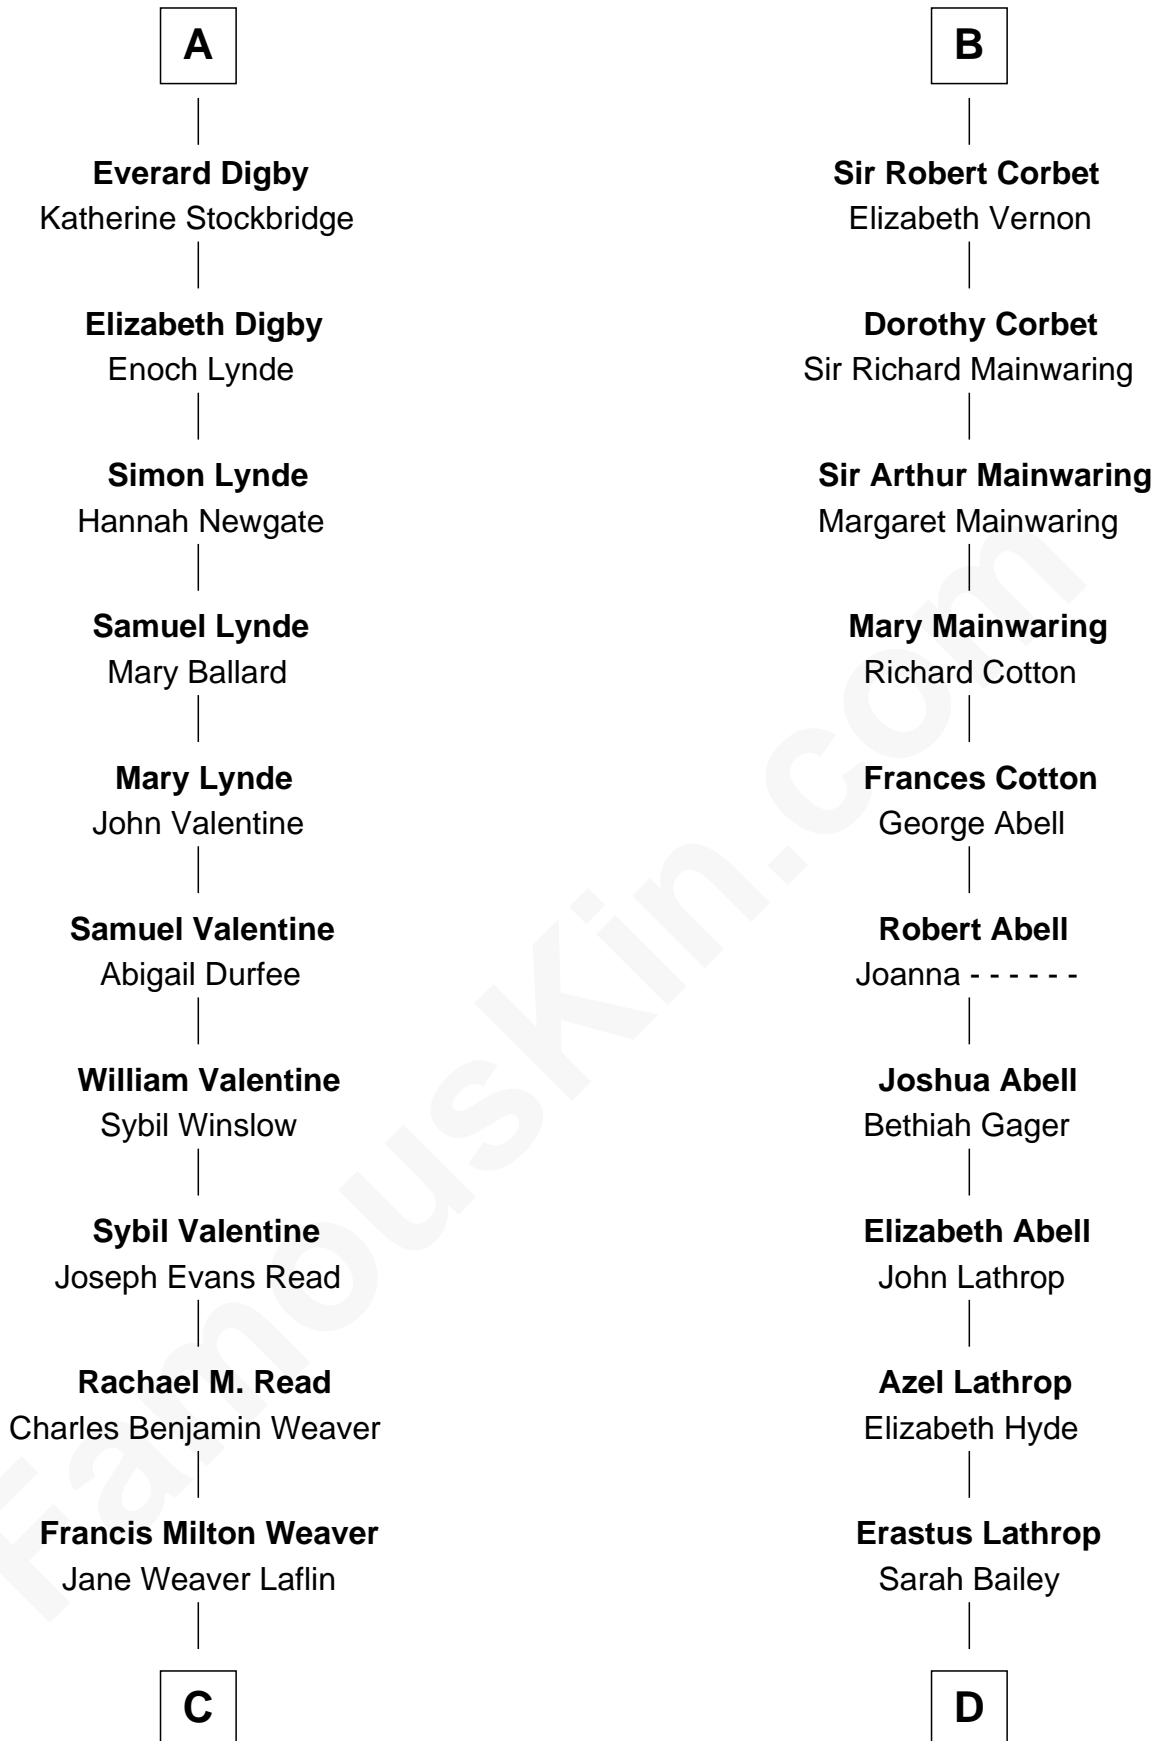

FamousKin.com

Relationship Chart of

Sigourney Weaver

Movie Actress

19th cousin of

Marjorie Post

Founder of General Foods

C

Sylvester Laflin Weaver

Amabel Dixon

Sylvester Laflin Weaver
Desiree Mary Lucy Hawkins

Sigourney Weaver

Movie Actress

D

Caroline Cushman Lathrop

Charles Rollin Post