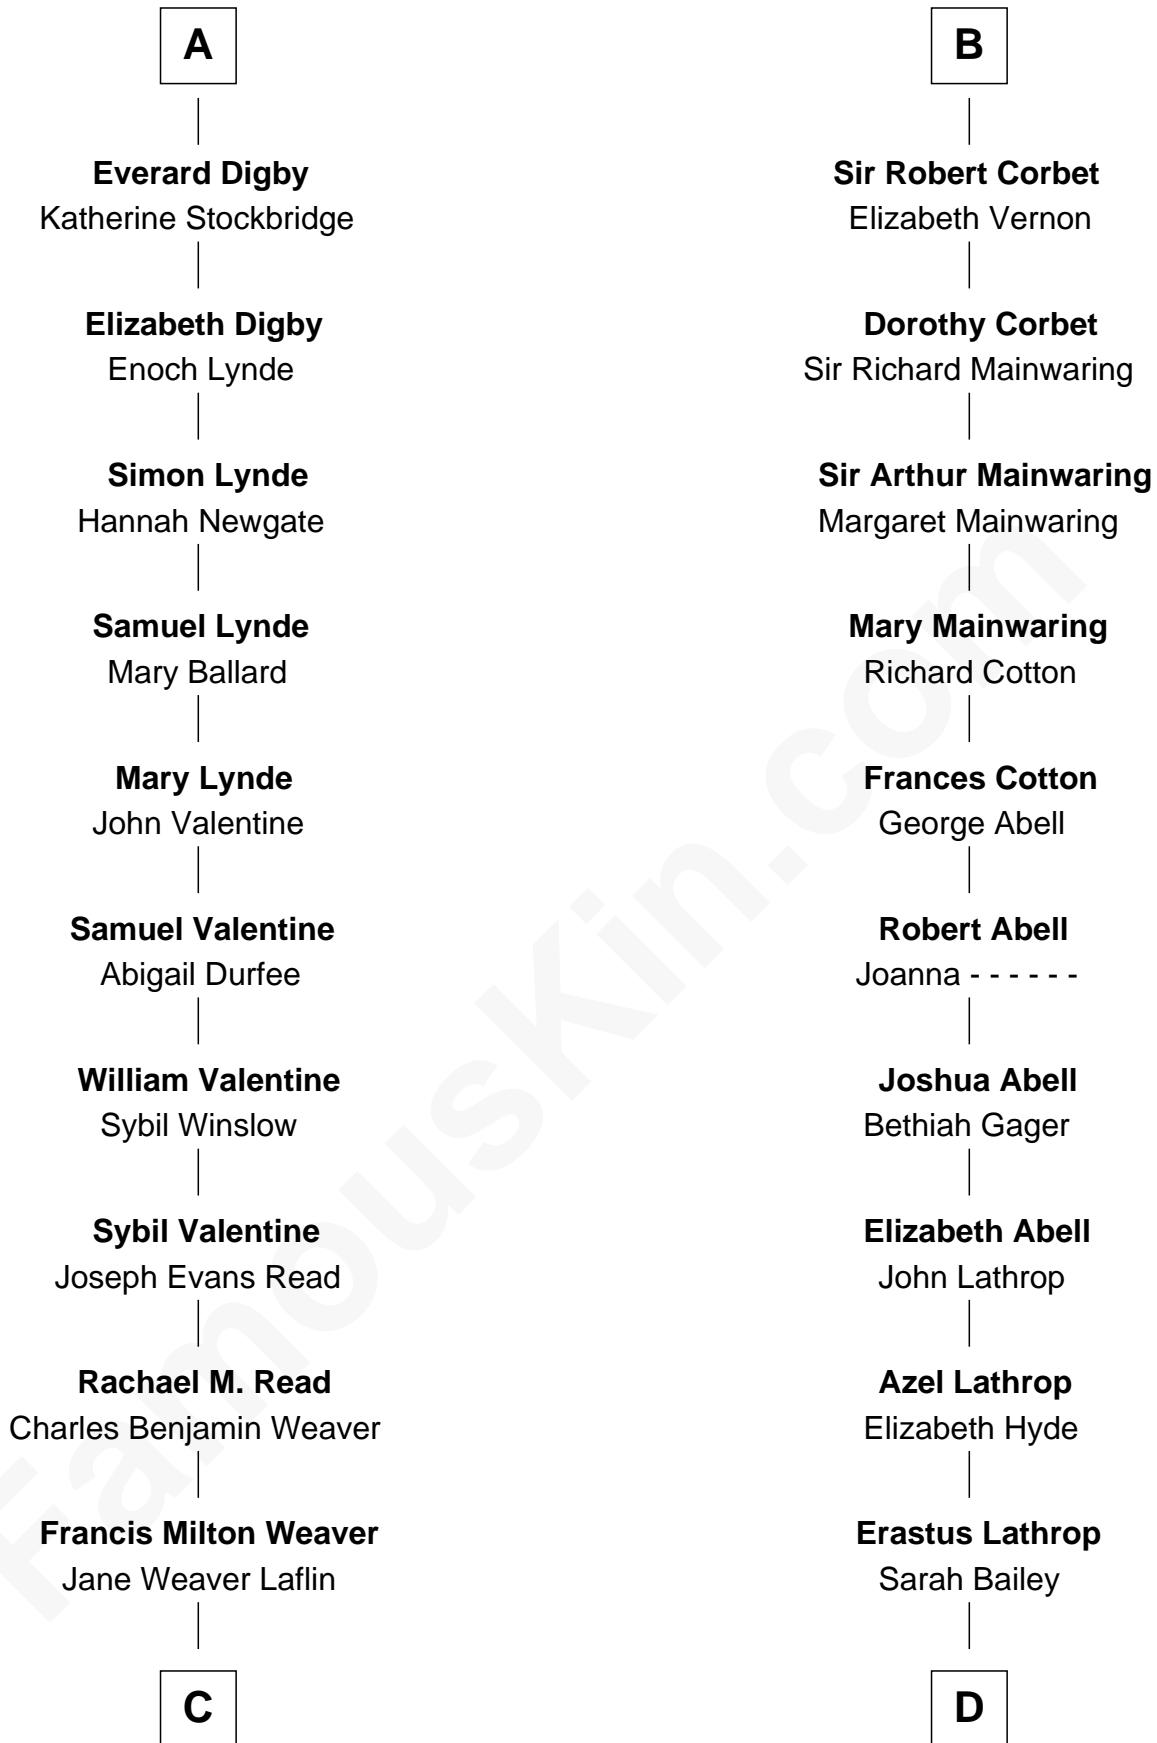

FamousKin.com
Relationship Chart of
Sigourney Weaver
Movie Actress

18th cousin 1 time removed of

C. W. Post
Founder of Post Cereals

FamousKin.com