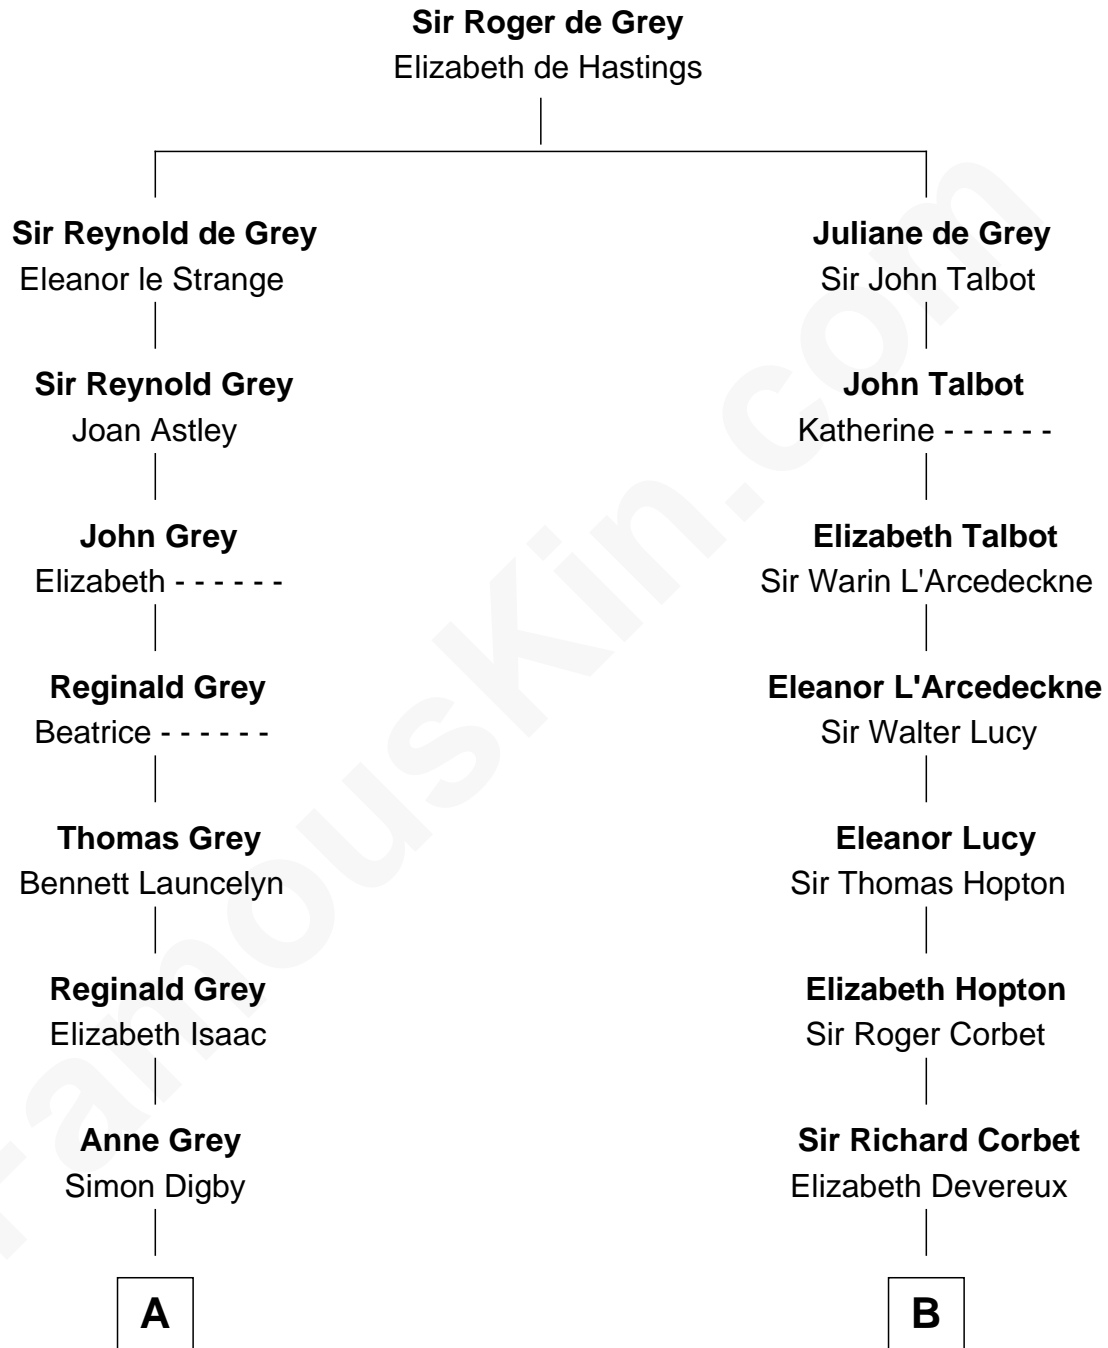

FamousKin.com
Relationship Chart of
Sigourney Weaver
Movie Actress

18th cousin 1 time removed of

C. W. Post
Founder of Post Cereals

FamousKin.com