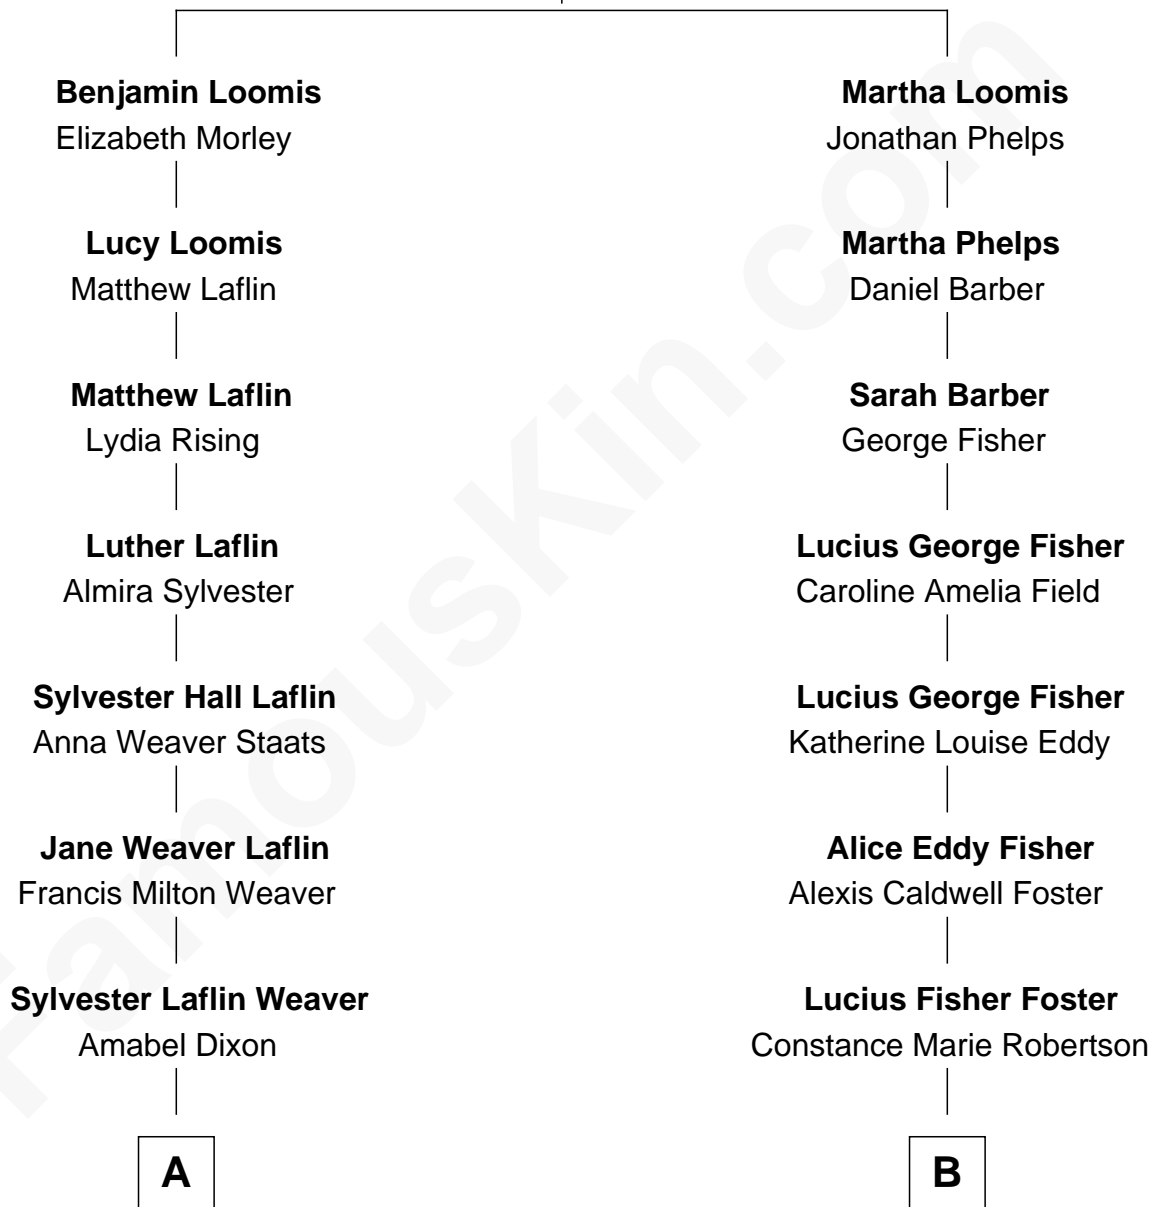

FamousKin.com

Relationship Chart of

Sigourney Weaver

Movie Actress

8th cousin of

Jodie Foster

Movie Actress

William Loomis

Martha Morley

A

Sylvester Laflin Weaver
Desiree Mary Lucy Hawkins

Sigourney Weaver
Movie Actress

B

Lucius Fisher Foster
Evelyn Della Almond

Jodie Foster
Movie Actress

FamousKin.com