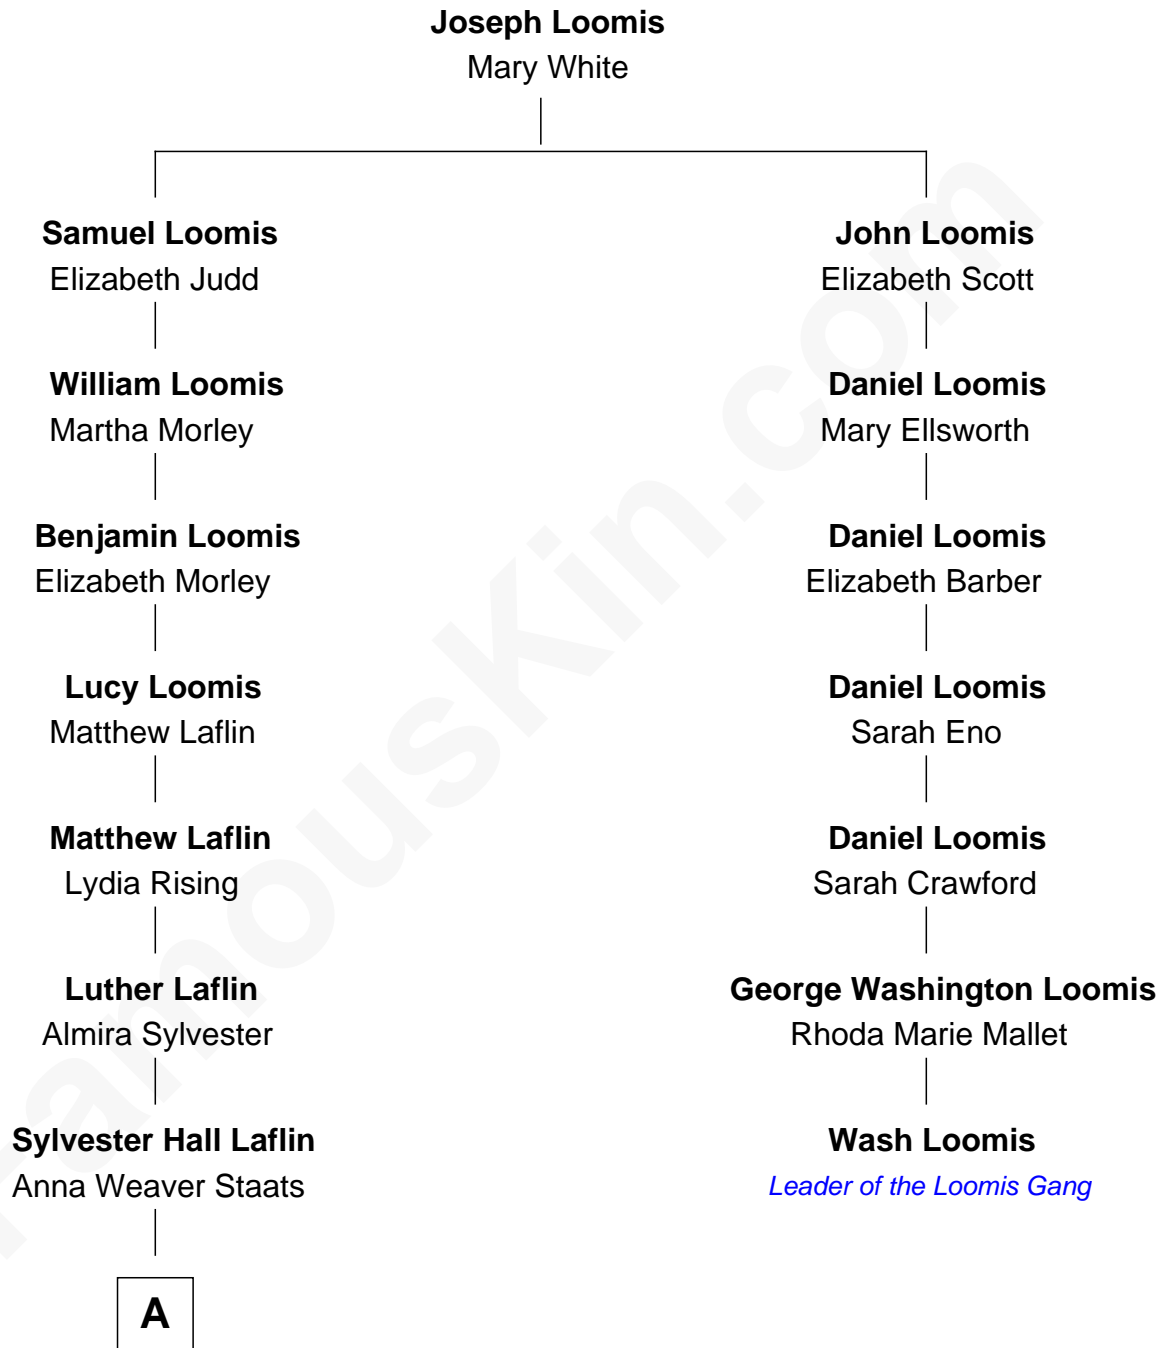

FamousKin.com
Relationship Chart of
Sigourney Weaver
Movie Actress

6th cousin 4 times removed of
Wash Loomis
Leader of the Loomis Gang

A

—
Jane Weaver Laflin
Francis Milton Weaver

—
Sylvester Laflin Weaver
Amabel Dixon

—
Sylvester Laflin Weaver
Desiree Mary Lucy Hawkins

—
Sigourney Weaver
Movie Actress

FamousKin.com