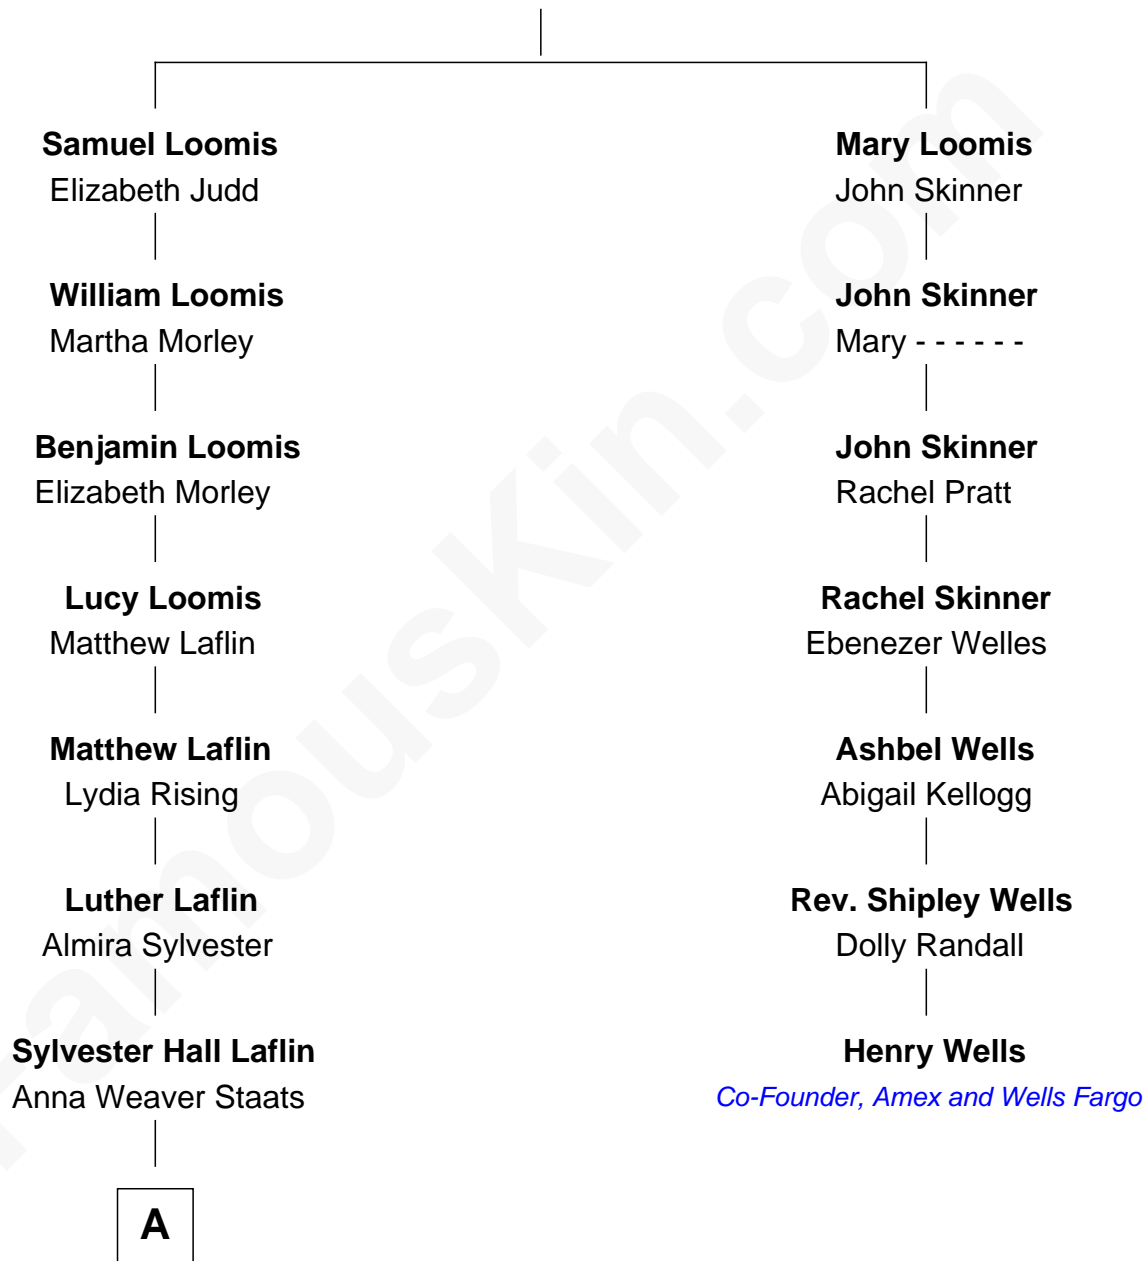

FamousKin.com
Relationship Chart of
Sigourney Weaver
Movie Actress

6th cousin 4 times removed of

Henry Wells

Co-Founder of American Express and Wells Fargo and Co.

Joseph Loomis

Mary White

A

—
Jane Weaver Laflin
Francis Milton Weaver

—
Sylvester Laflin Weaver
Amabel Dixon

—
Sylvester Laflin Weaver
Desiree Mary Lucy Hawkins

—
Sigourney Weaver
Movie Actress

FamousKin.com