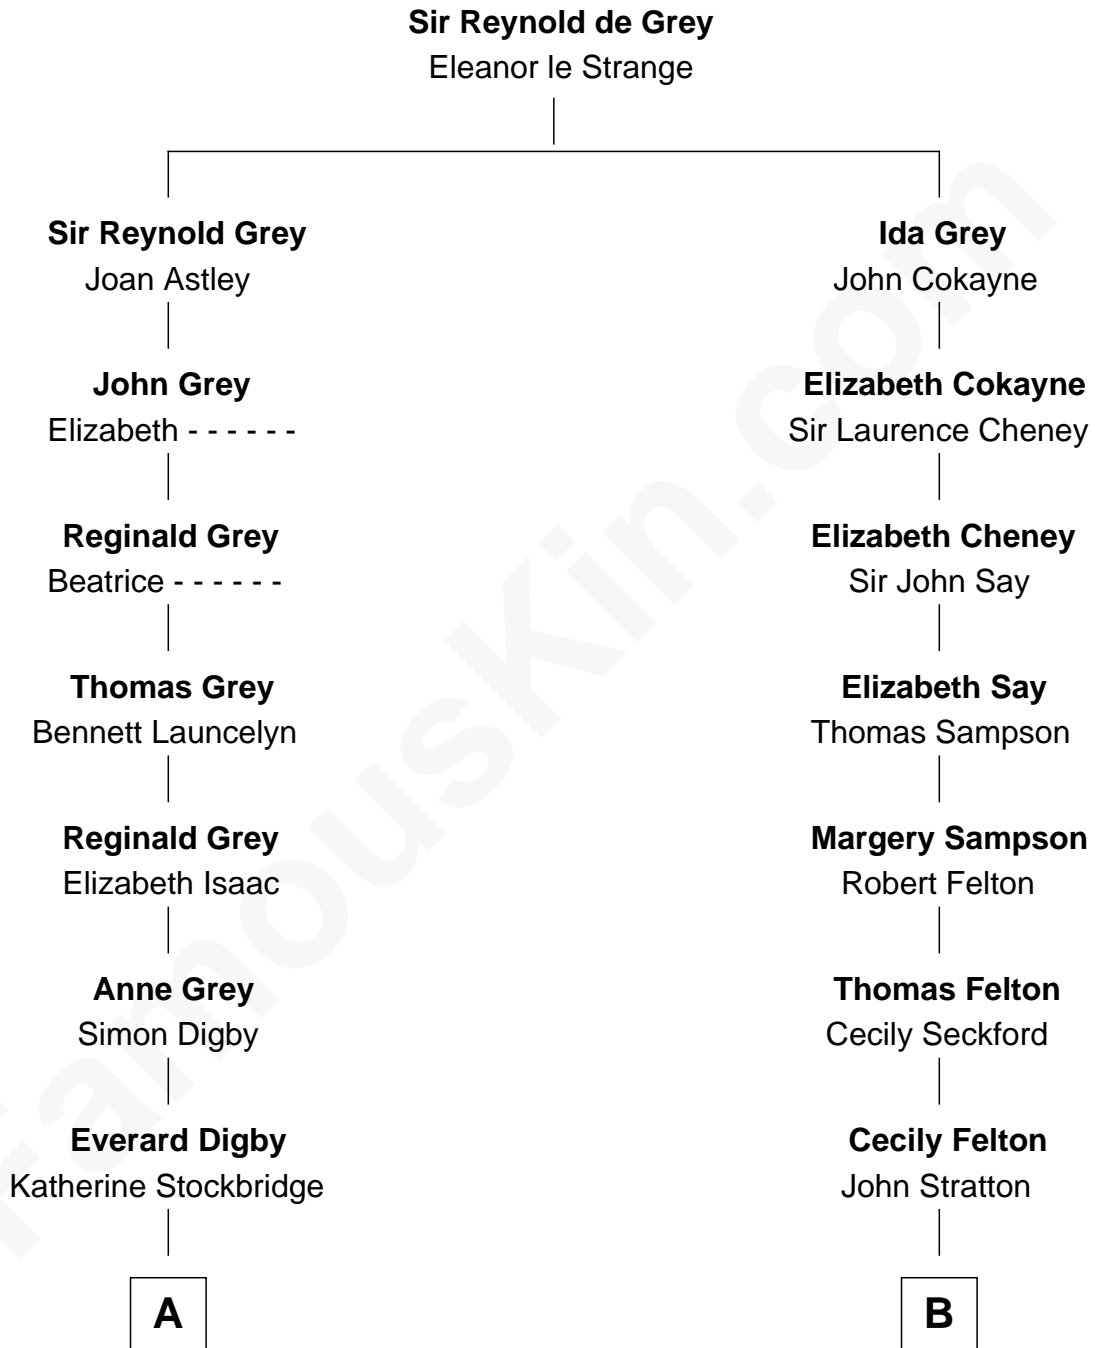

FamousKin.com
Relationship Chart of
Sigourney Weaver
Movie Actress

18th cousin 2 times removed of

John Lithgow
Stage, TV, and Movie Actor

C

Sylvester Laflin Weaver
Desiree Mary Lucy Hawkins

Sigourney Weaver
Movie Actress

D

Ellen Prentiss Peirce
Washington Lithgow

Arthur Washington Lithgow
Ina Berenice Robinson

Arthur Washington Lithgow
Sarah Jane Price

John Lithgow
Stage, TV, and Movie Actor

FamousKin.com