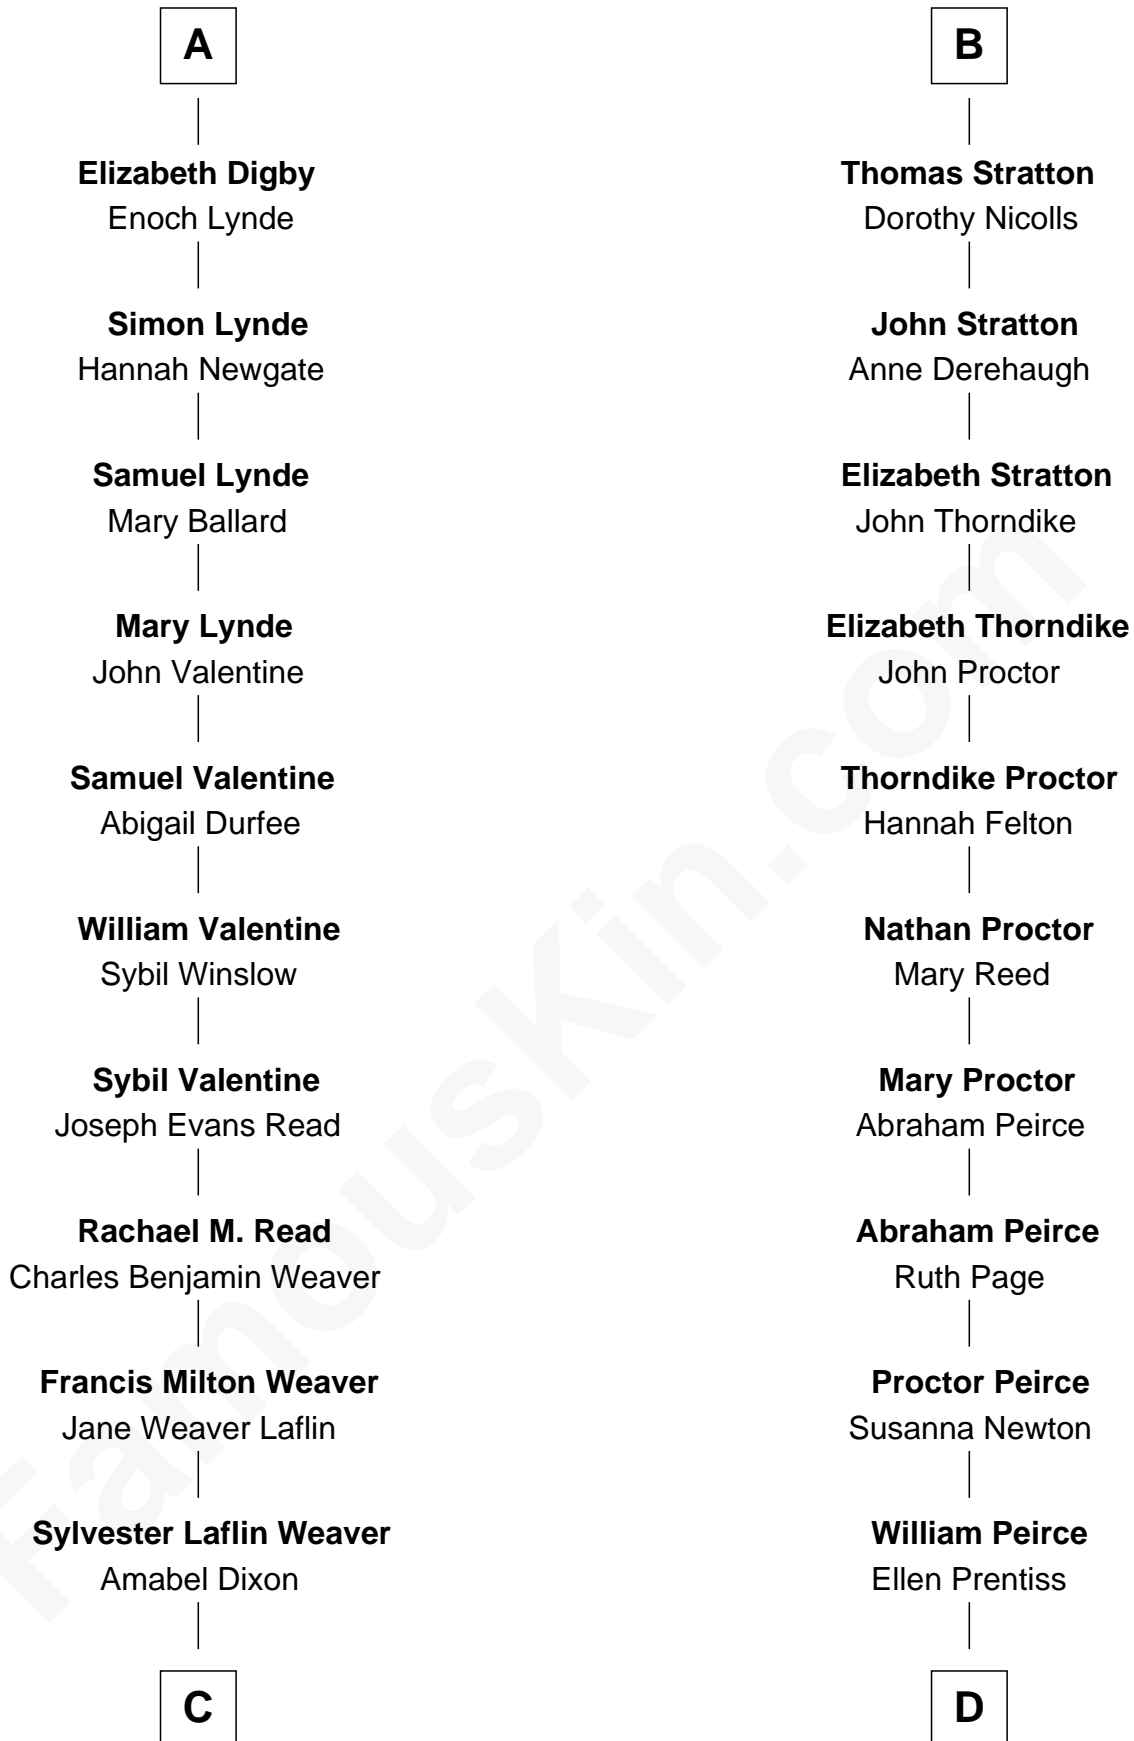

FamousKin.com
Relationship Chart of
Sigourney Weaver
Movie Actress

18th cousin 2 times removed of

John Lithgow
Stage, TV, and Movie Actor

C

Sylvester Laflin Weaver
Desiree Mary Lucy Hawkins

Sigourney Weaver
Movie Actress

D

Ellen Prentiss Peirce
Washington Lithgow

Arthur Washington Lithgow
Ina Berenice Robinson

Arthur Washington Lithgow
Sarah Jane Price

John Lithgow
Stage, TV, and Movie Actor

FamousKin.com