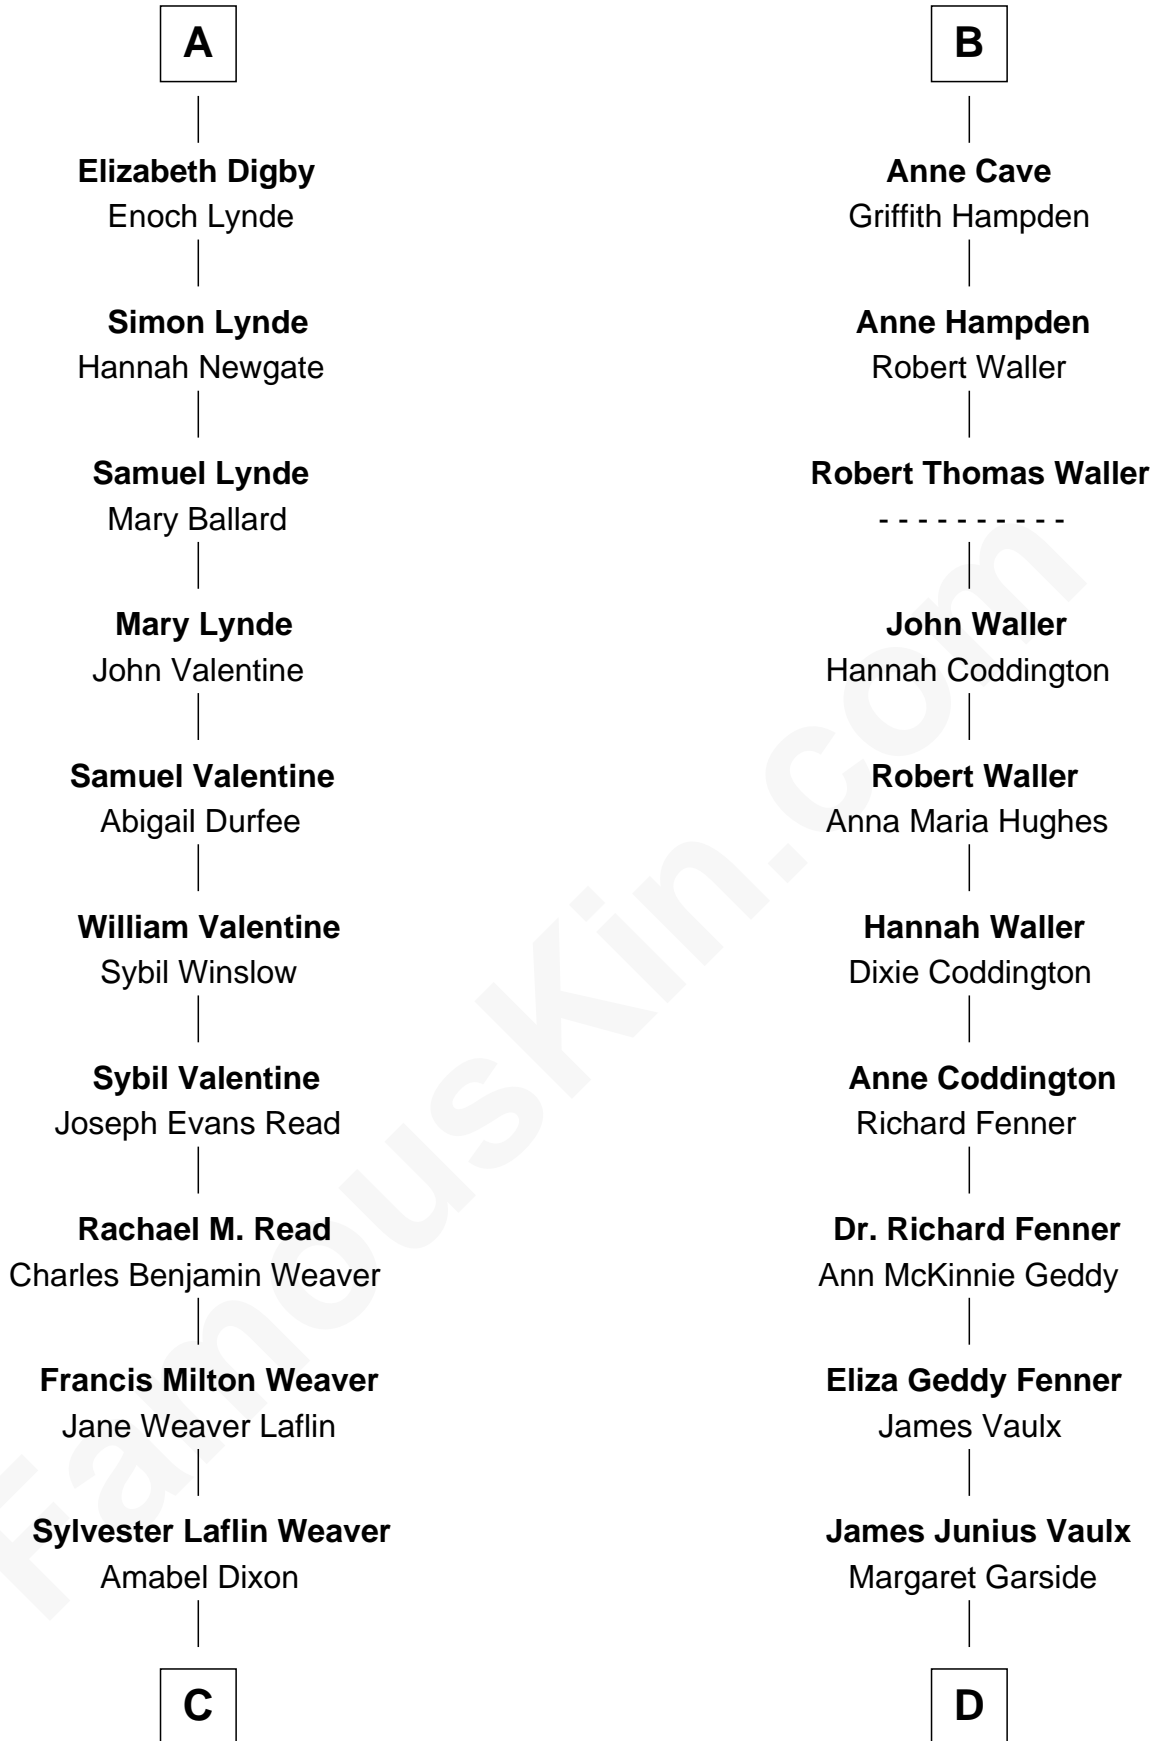

**FamousKin.com**  
**Relationship Chart of**  
**Sigourney Weaver**  
*Movie Actress*

18th cousin 1 time removed of  
**John McCain**  
*U.S. Senator from Arizona*

**C**

**Sylvester Laflin Weaver**  
Desiree Mary Lucy Hawkins

**Sigourney Weaver**  
*Movie Actress*

**D**

**Katherine Davey Vault**  
Adm. John Sidney McCain

**Adm. John Sidney McCain**  
Roberta Wright

**John McCain**  
*U.S. Senator from Arizona*

FamousKin.com