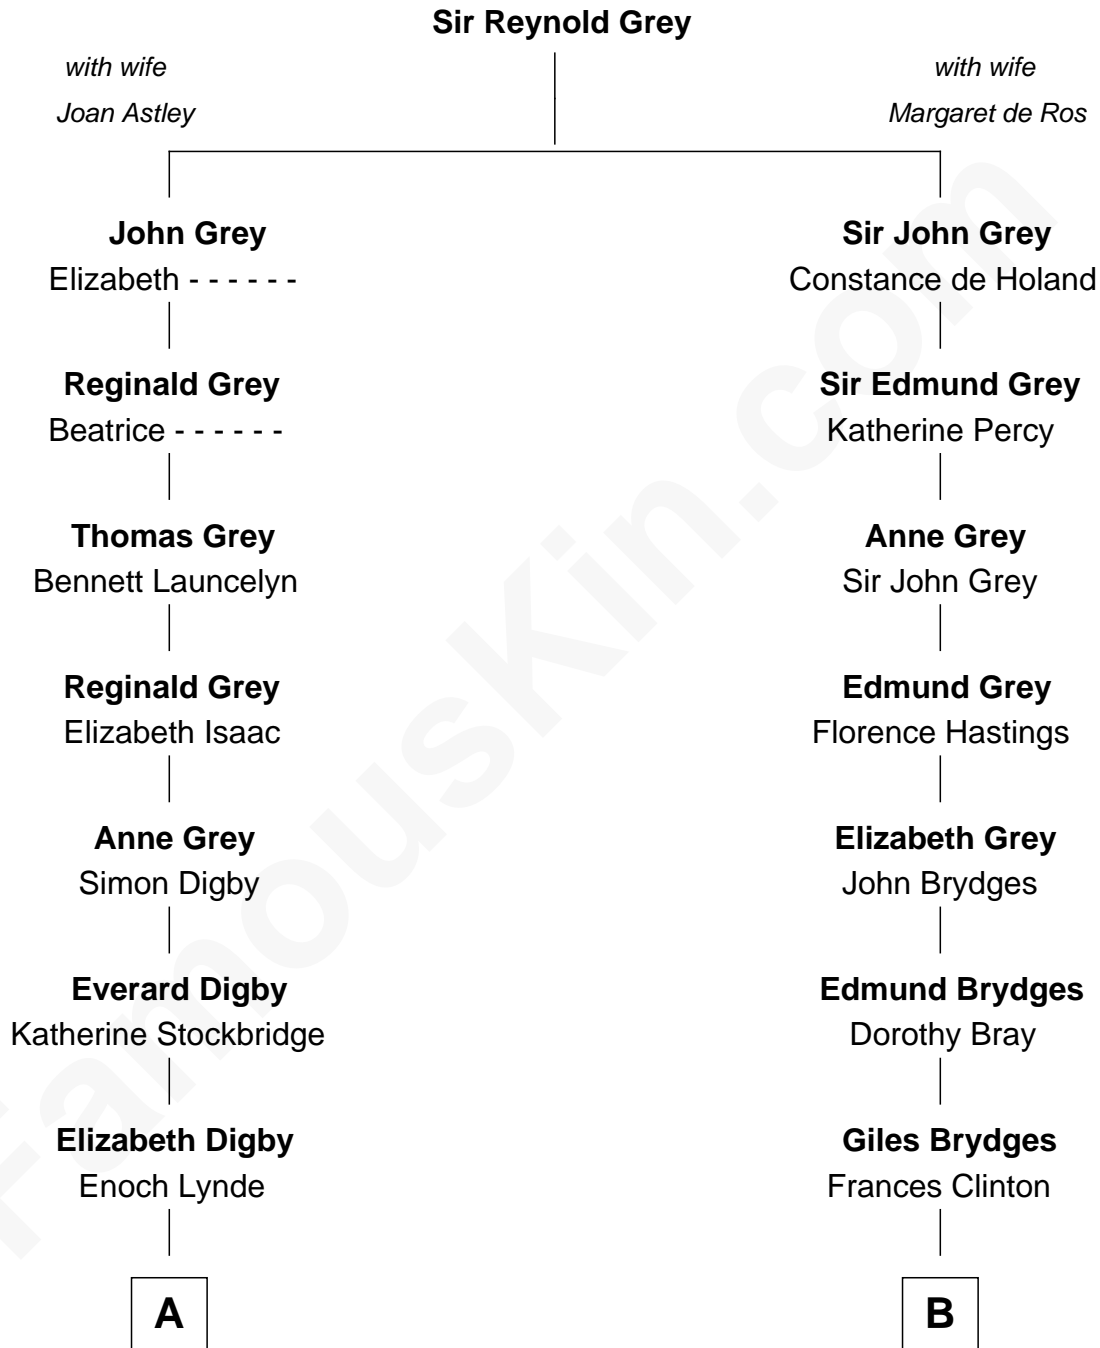

FamousKin.com

Relationship Chart of

Sigourney Weaver

Movie Actress

17th cousin 2 times removed of

Prince William
Prince of Wales

C

Edward John Spencer
Frances Ruth Burke Roche

Princess Diana Frances Spencer
Charles III, King of the United Kingdom

Prince William
Prince of Wales

FamousKin.com