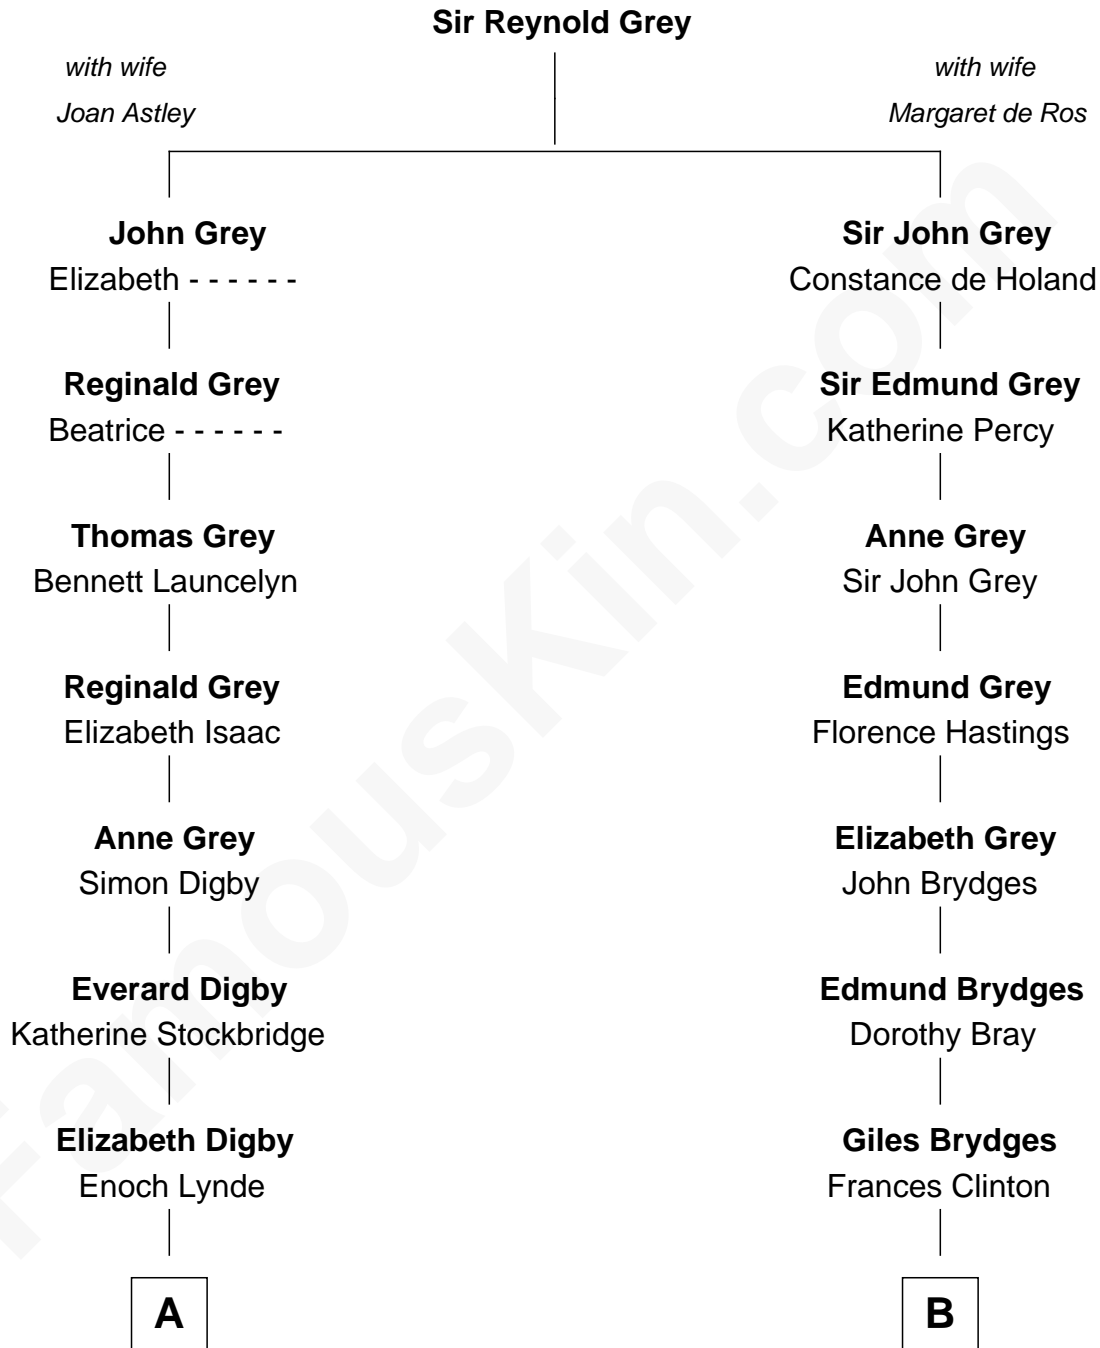

FamousKin.com

Relationship Chart of

Sigourney Weaver

Movie Actress

17th cousin 2 times removed of

Prince Harry
Duke of Sussex

C

Edward John Spencer
Frances Ruth Burke Roche

Princess Diana Frances Spencer
Charles III, King of the United Kingdom

Prince Harry
Duke of Sussex

FamousKin.com