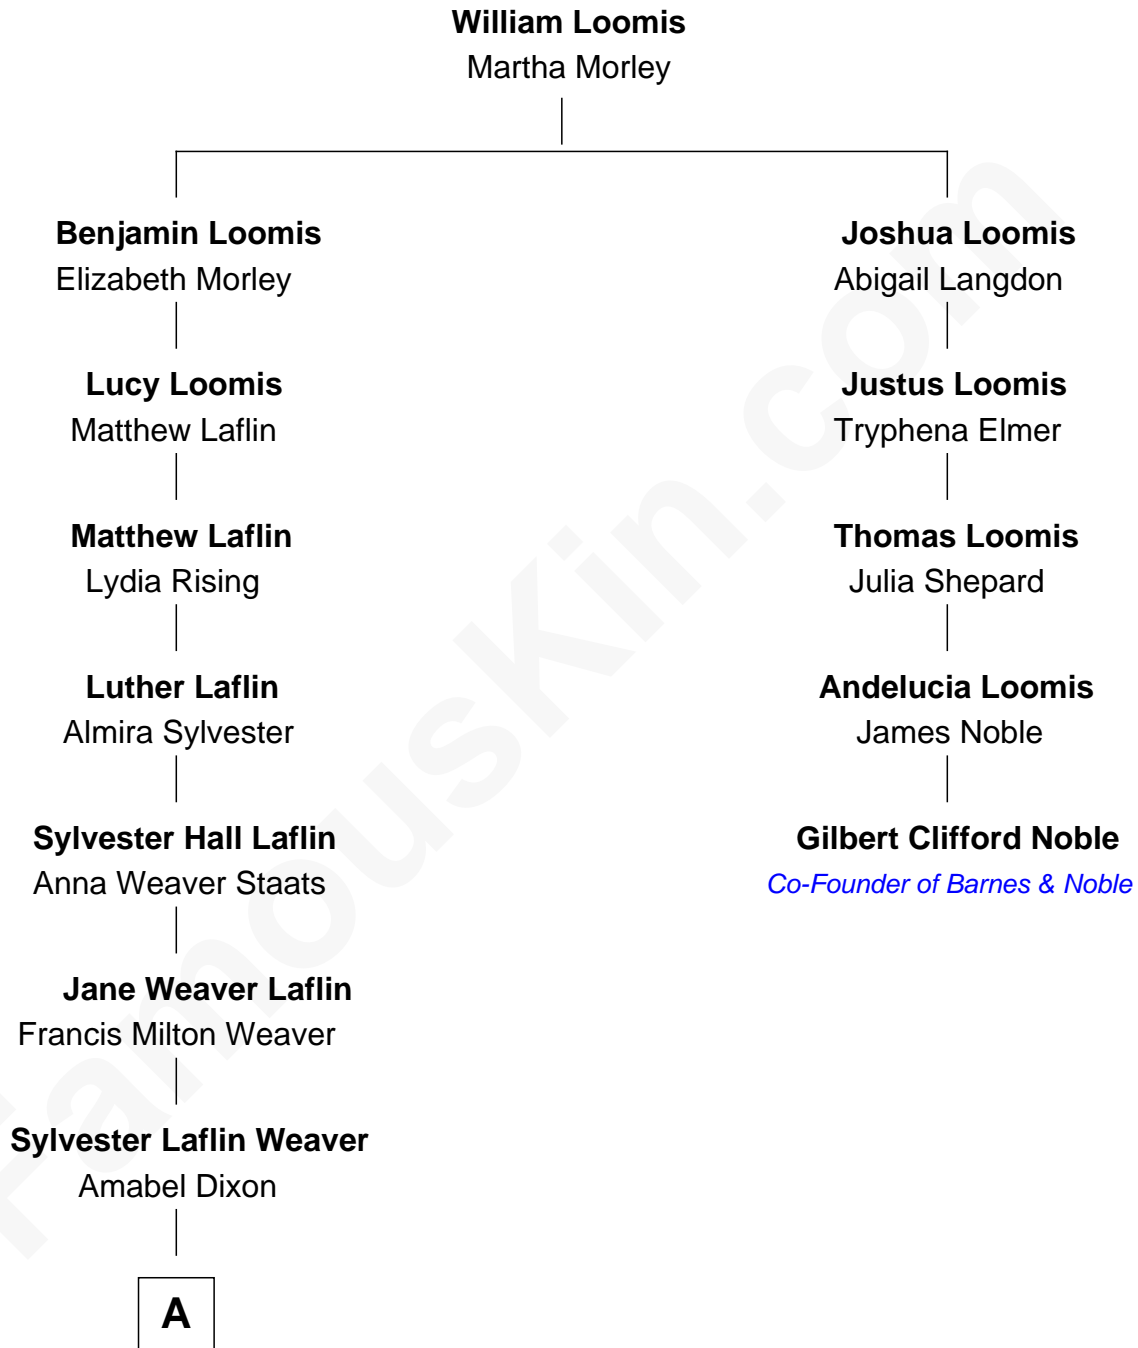

FamousKin.com
Relationship Chart of
Sigourney Weaver
Movie Actress

4th cousin 4 times removed of
Gilbert Clifford Noble
Co-Founder of Barnes & Noble

A

Sylvester Laflin Weaver
Desiree Mary Lucy Hawkins

Sigourney Weaver
Movie Actress

FamousKin.com