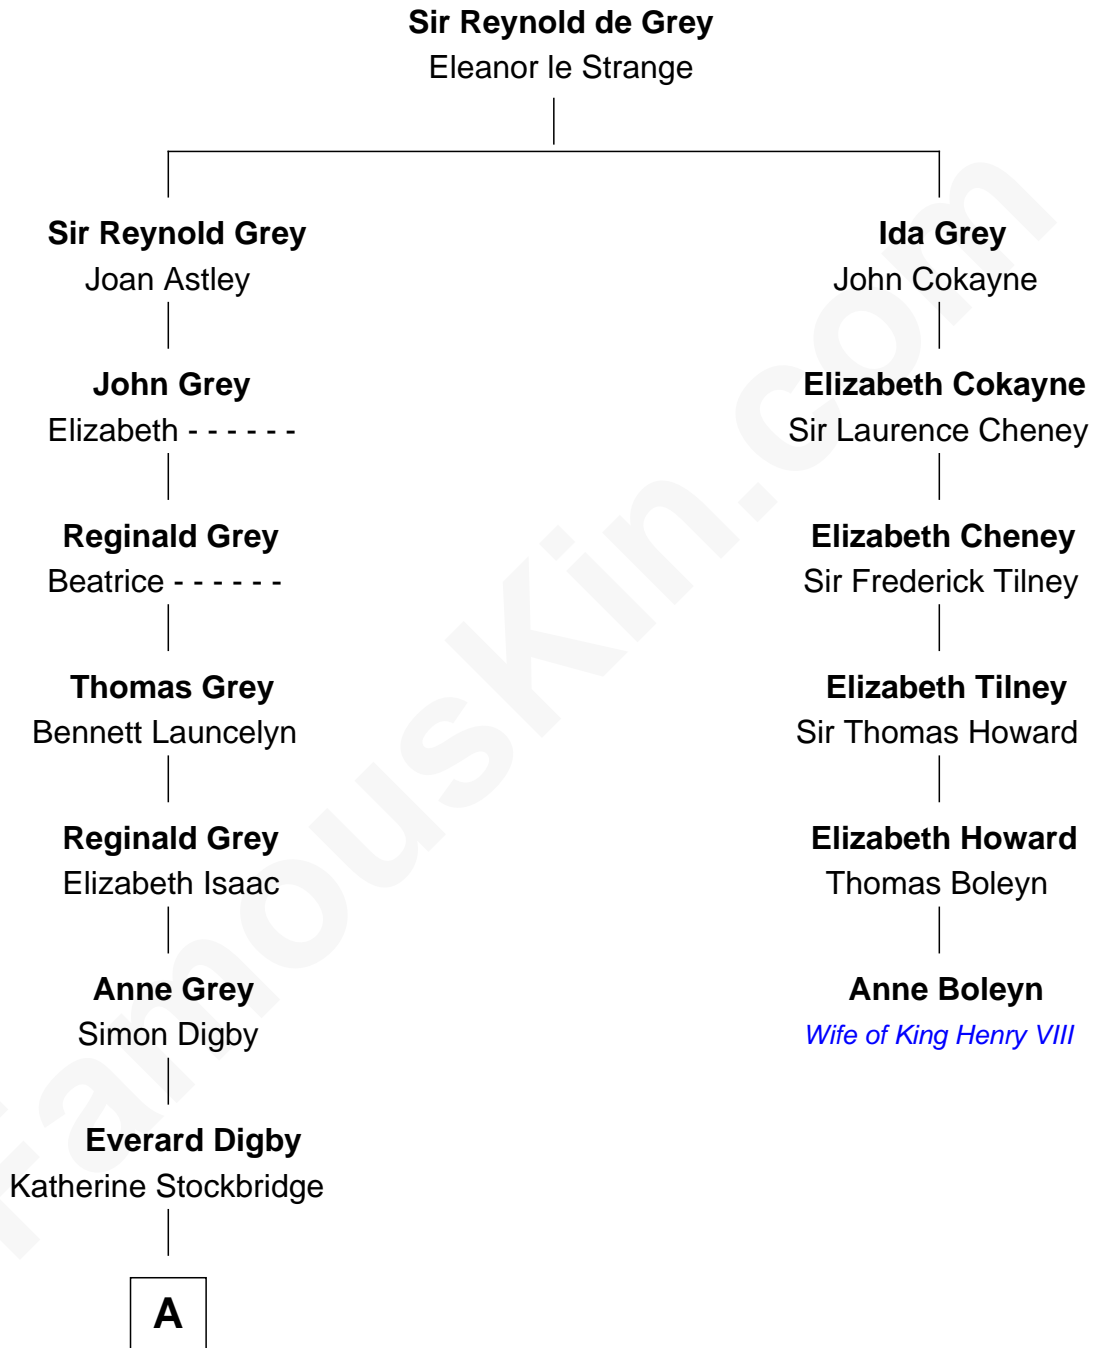

FamousKin.com
Relationship Chart of
Sigourney Weaver
Movie Actress

5th cousin 13 times removed of
Anne Boleyn
2nd Wife of King Henry VIII

A

Elizabeth Digby

Enoch Lynde

Simon Lynde

Hannah Newgate

Samuel Lynde

Mary Ballard

Mary Lynde

John Valentine

Samuel Valentine

Abigail Durfee

William Valentine

Sybil Winslow

Sybil Valentine