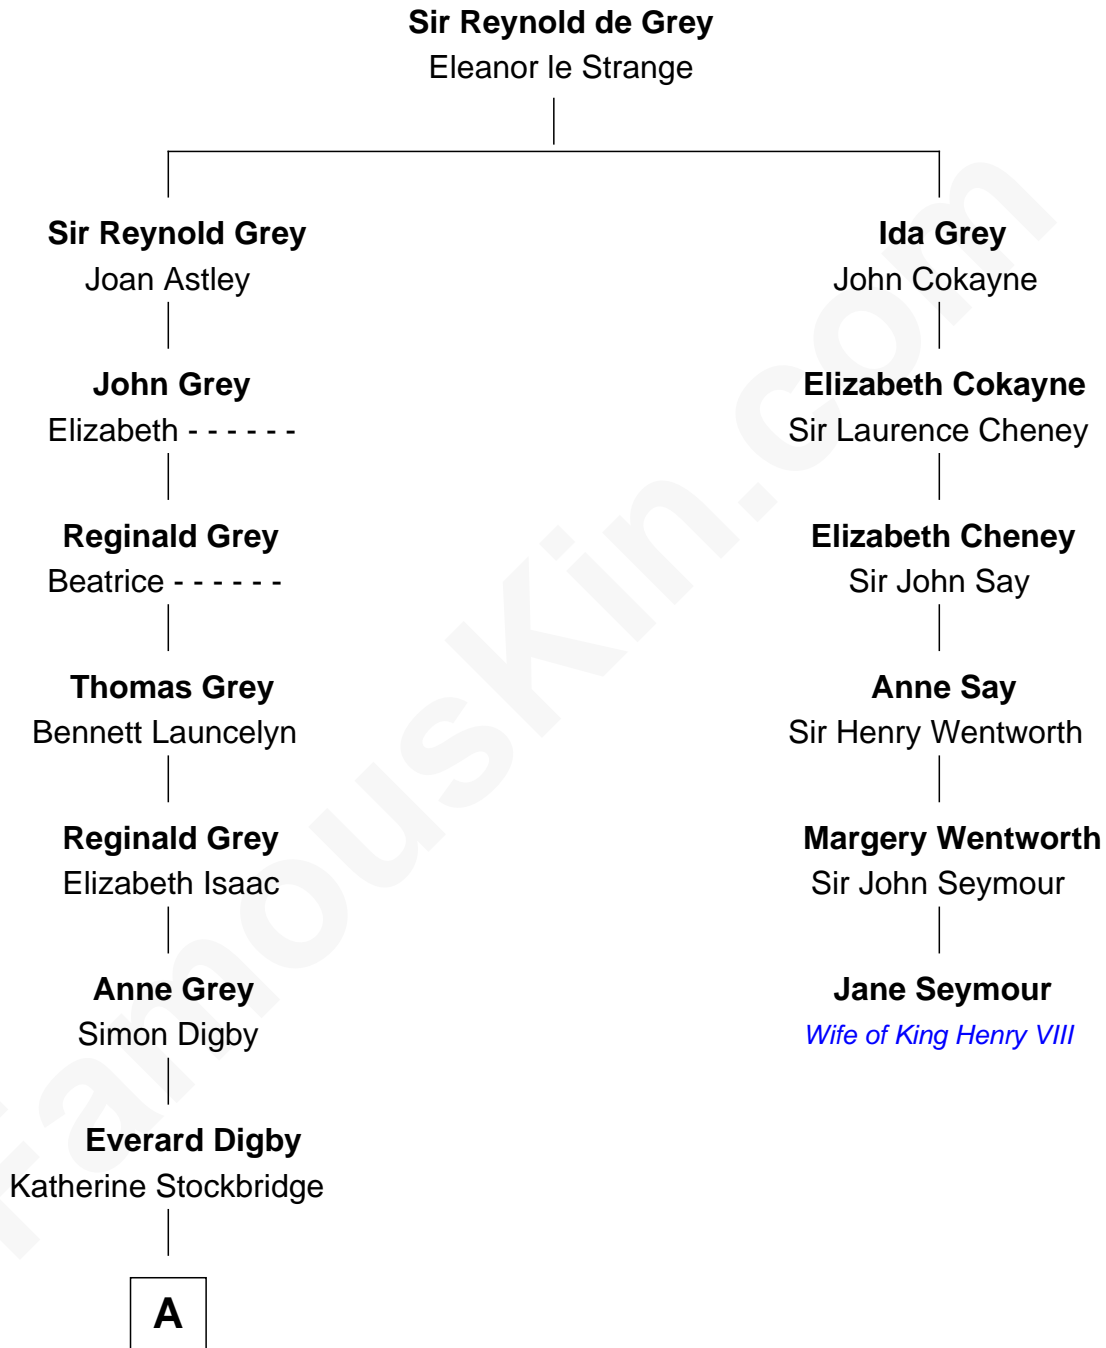

FamousKin.com
Relationship Chart of
Sigourney Weaver
Movie Actress

5th cousin 13 times removed of

Jane Seymour
3rd Wife of King Henry VIII

A

Elizabeth Digby

Enoch Lynde

Simon Lynde

Hannah Newgate

Samuel Lynde

Mary Ballard

Mary Lynde

John Valentine

Samuel Valentine

Abigail Durfee

William Valentine

Sybil Winslow