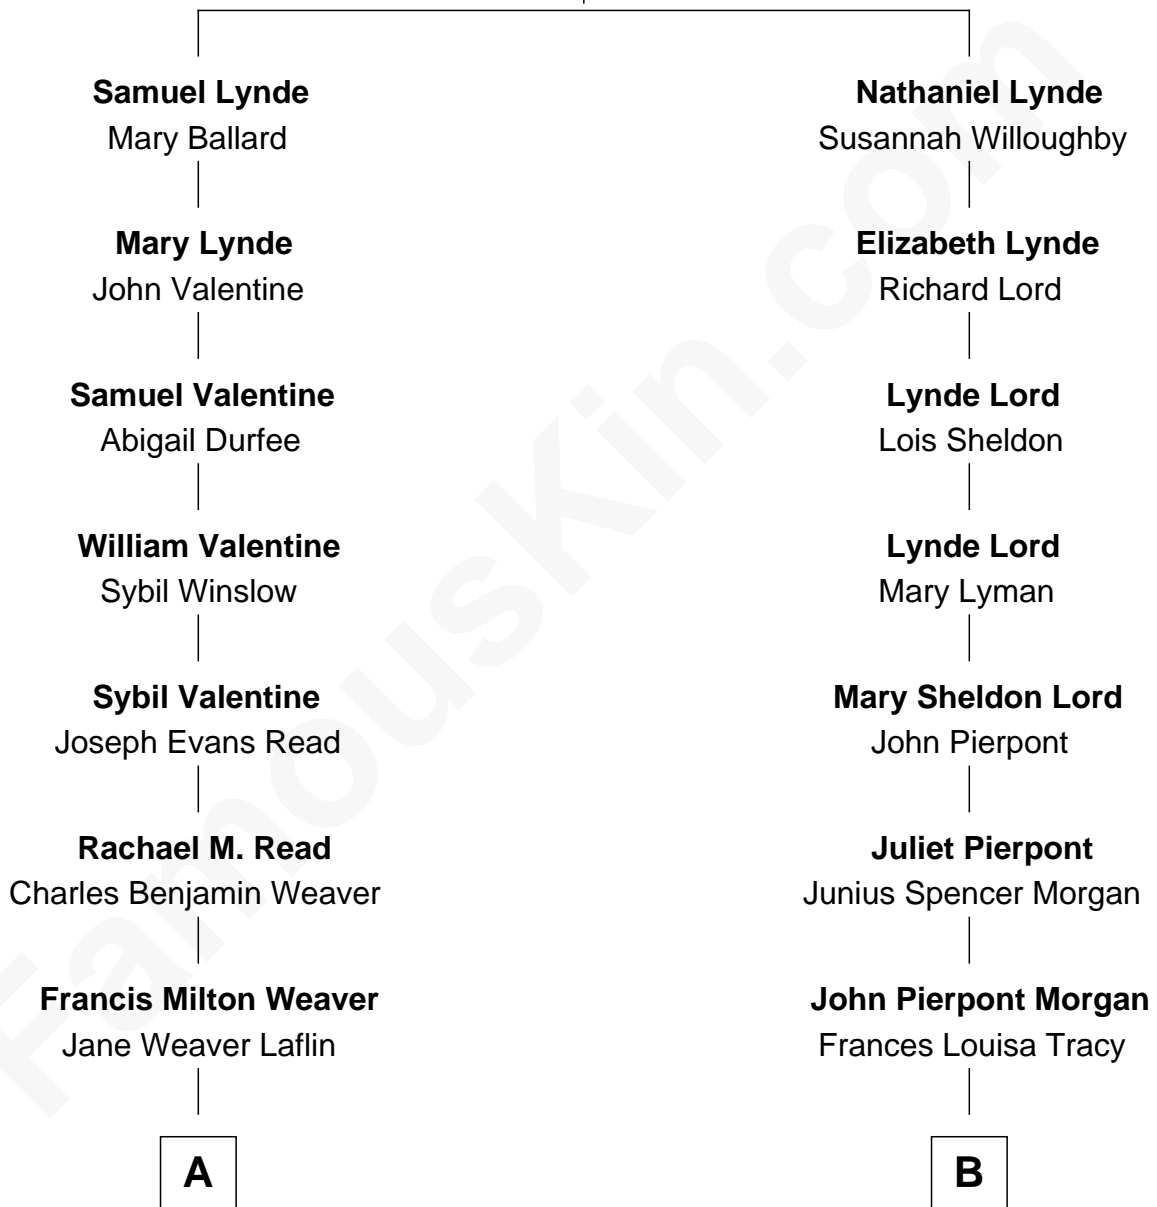

FamousKin.com Relationship Chart of

Sigourney Weaver

Movie Actress

9th cousin of

John Adams Morgan

1952 Olympic Sailing Gold Medalist

Simon Lynde
Hannah Newgate

FamousKin.com