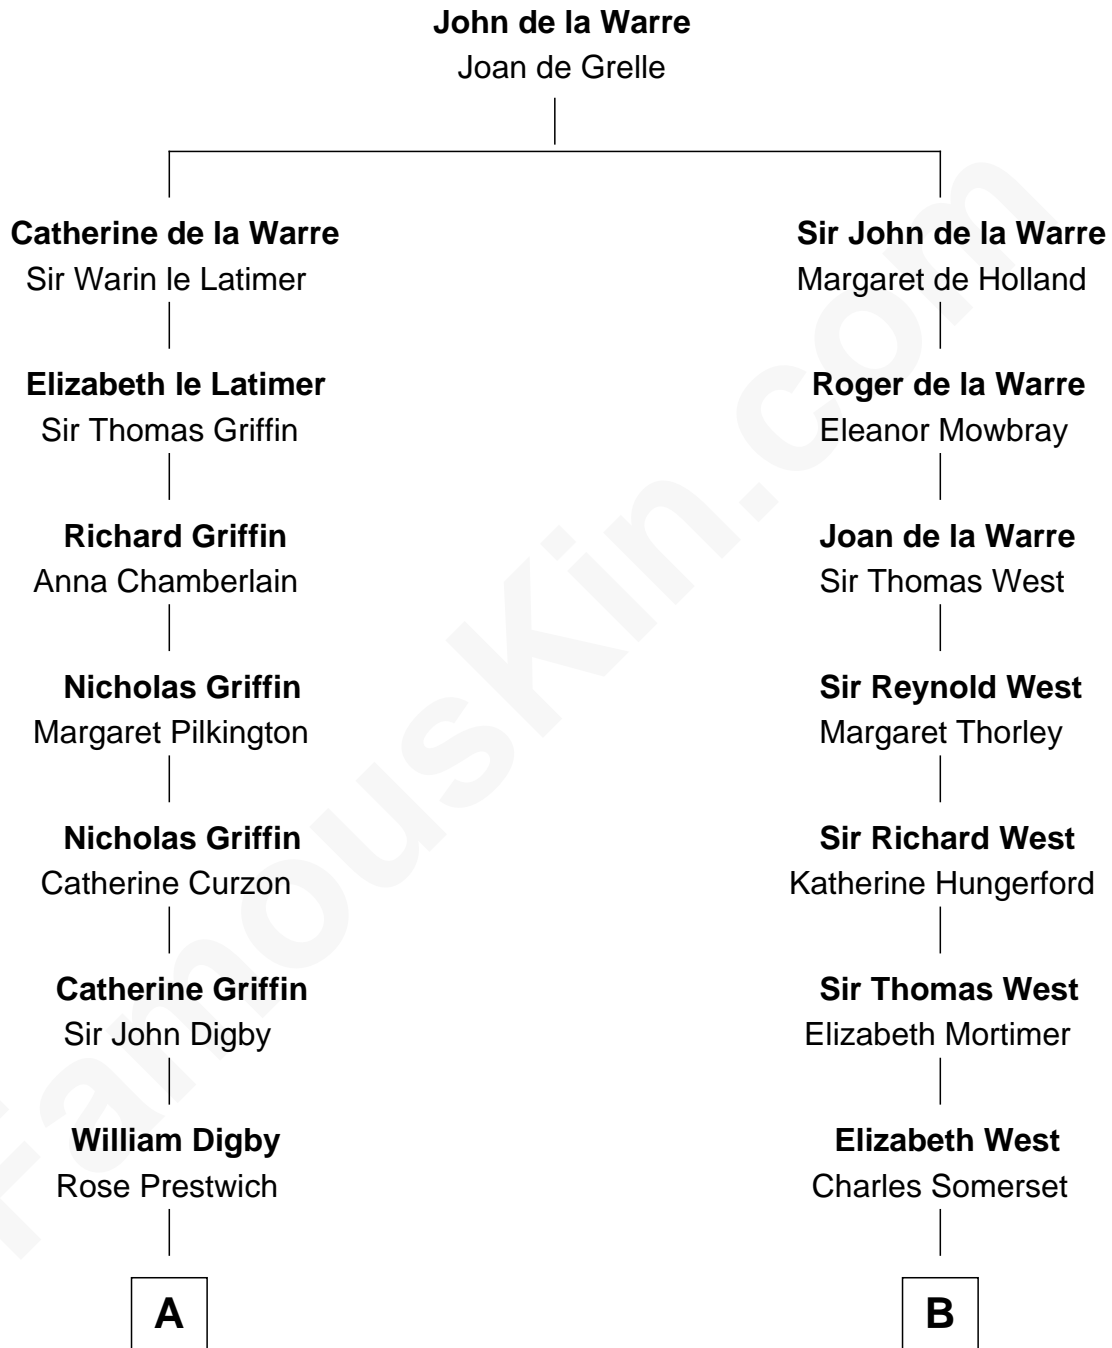

FamousKin.com
Relationship Chart of
Sigourney Weaver
Movie Actress

20th cousin 1 time removed of

Benedict Cumberbatch
Movie, Television and Stage Actor

C

Francis Milton Weaver

Jane Weaver Laflin

Sylvester Laflin Weaver

Amabel Dixon

Sylvester Laflin Weaver

Desiree Mary Lucy Hawkins

Sigourney Weaver

Movie Actress

D

Robert William Cumberbatch

Louisa Grace Hanson