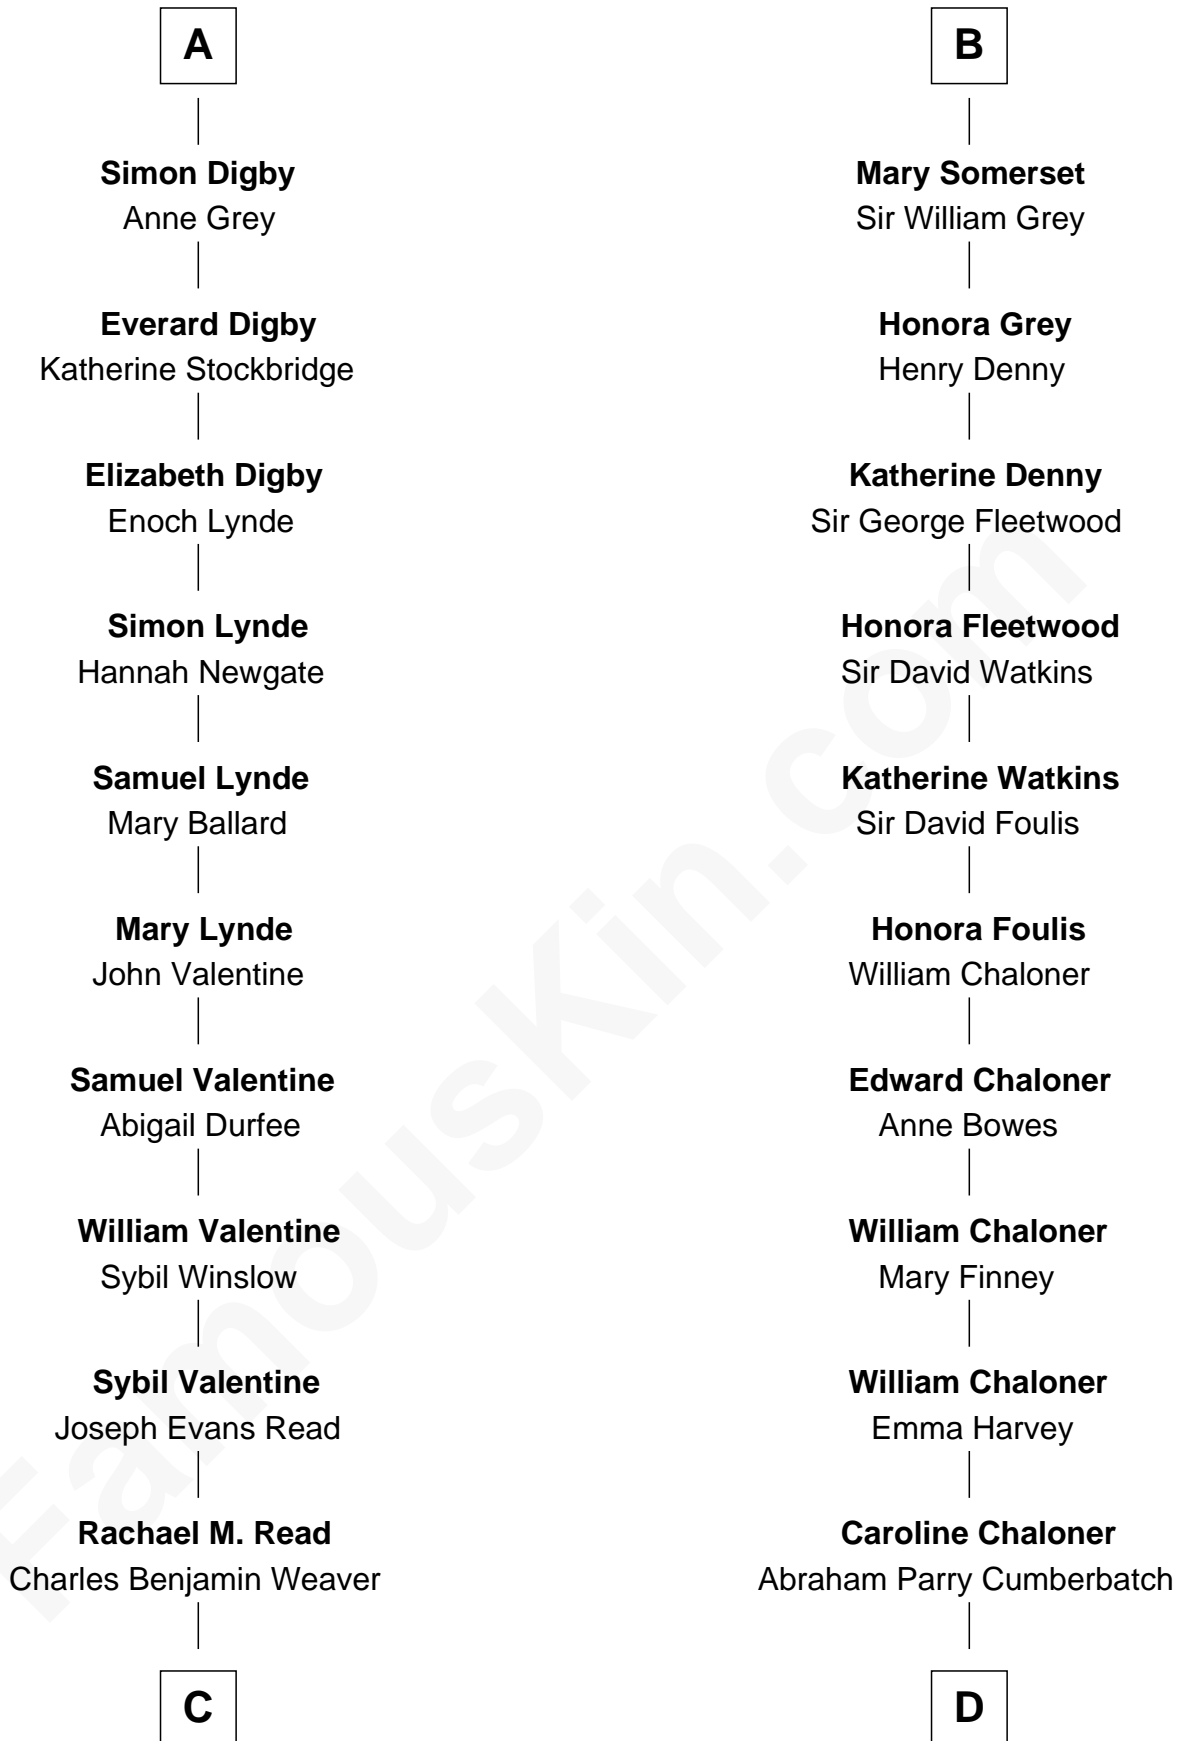

FamousKin.com
Relationship Chart of
Sigourney Weaver
Movie Actress

20th cousin 1 time removed of

Benedict Cumberbatch
Movie, Television and Stage Actor

C

Francis Milton Weaver

Jane Weaver Laflin

Sylvester Laflin Weaver

Amabel Dixon

Sylvester Laflin Weaver

Desiree Mary Lucy Hawkins

Sigourney Weaver

Movie Actress

D

Robert William Cumberbatch

Louisa Grace Hanson