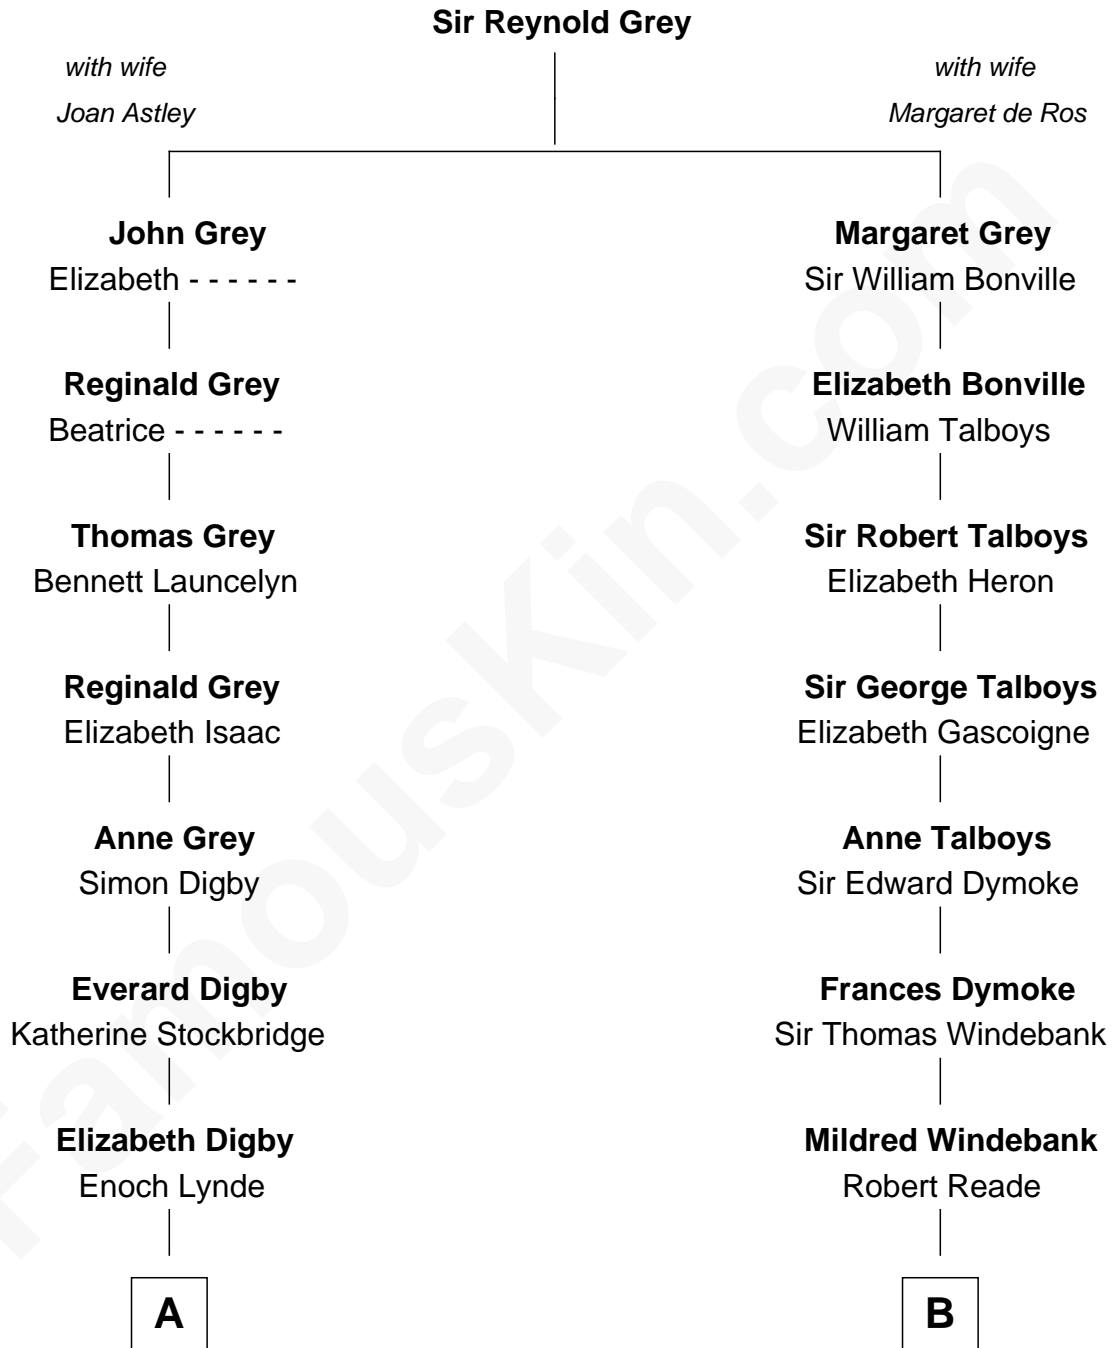

FamousKin.com

Relationship Chart of

Sigourney Weaver

Movie Actress

17th cousin 1 time removed of

Queen Elizabeth II
Queen of the United Kingdom

C

Elizabeth Bowes-Lyon
George VI, King of the United Kingdom

Queen Elizabeth II
Queen of the United Kingdom

FamousKin.com