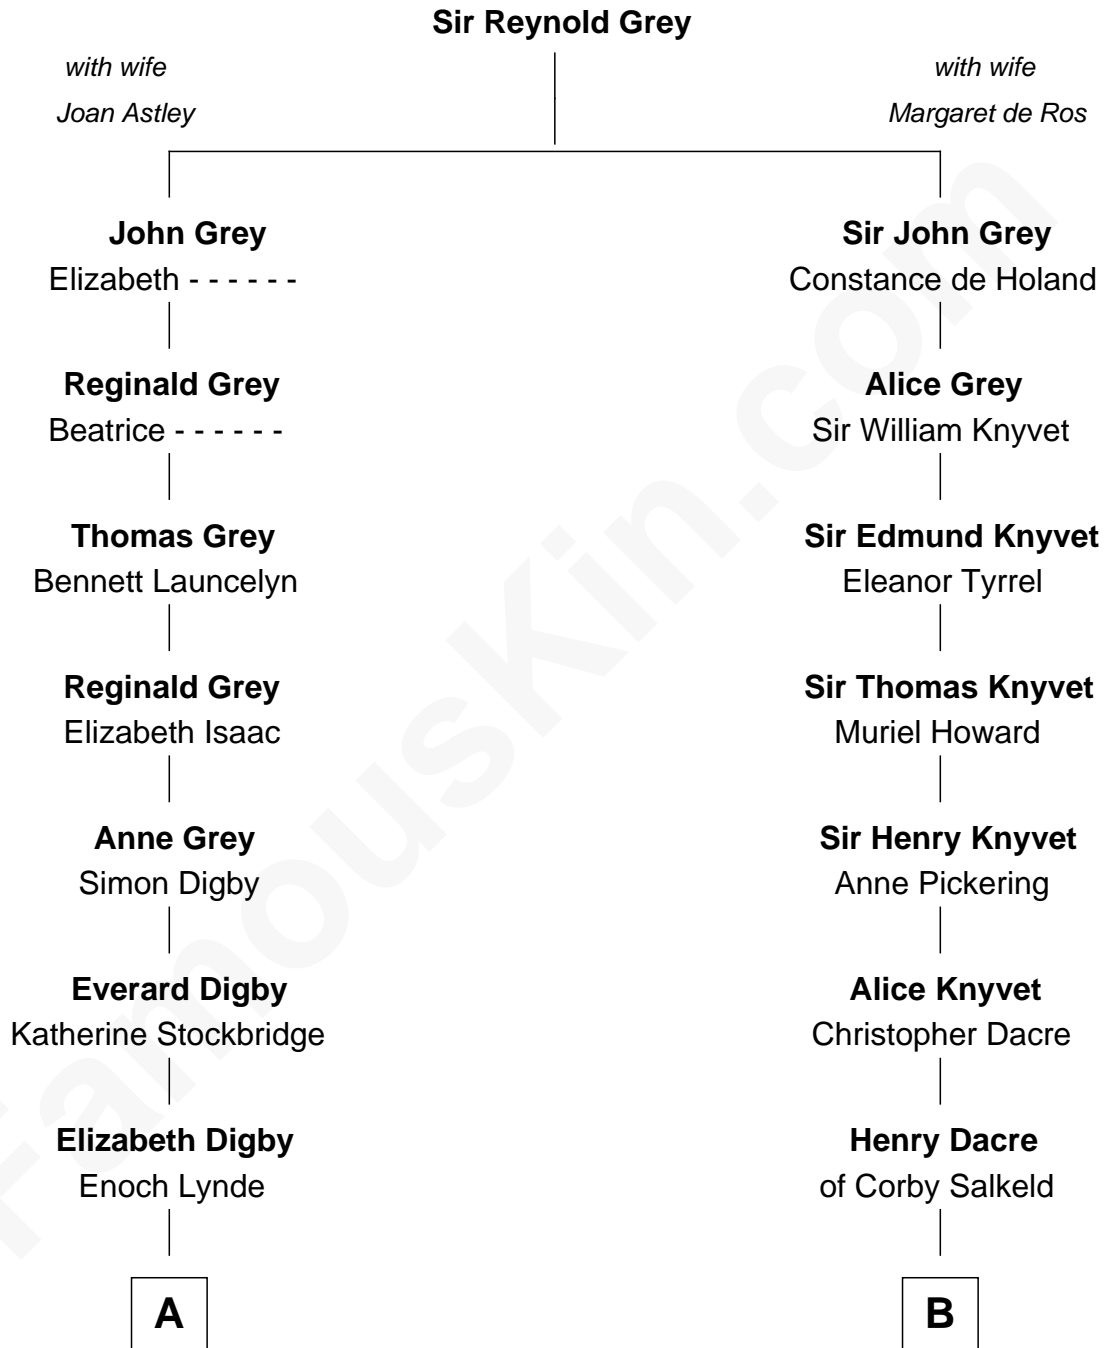

FamousKin.com

Relationship Chart of

Sigourney Weaver

Movie Actress

17th cousin of

Tilda Swinton

Movie Actress