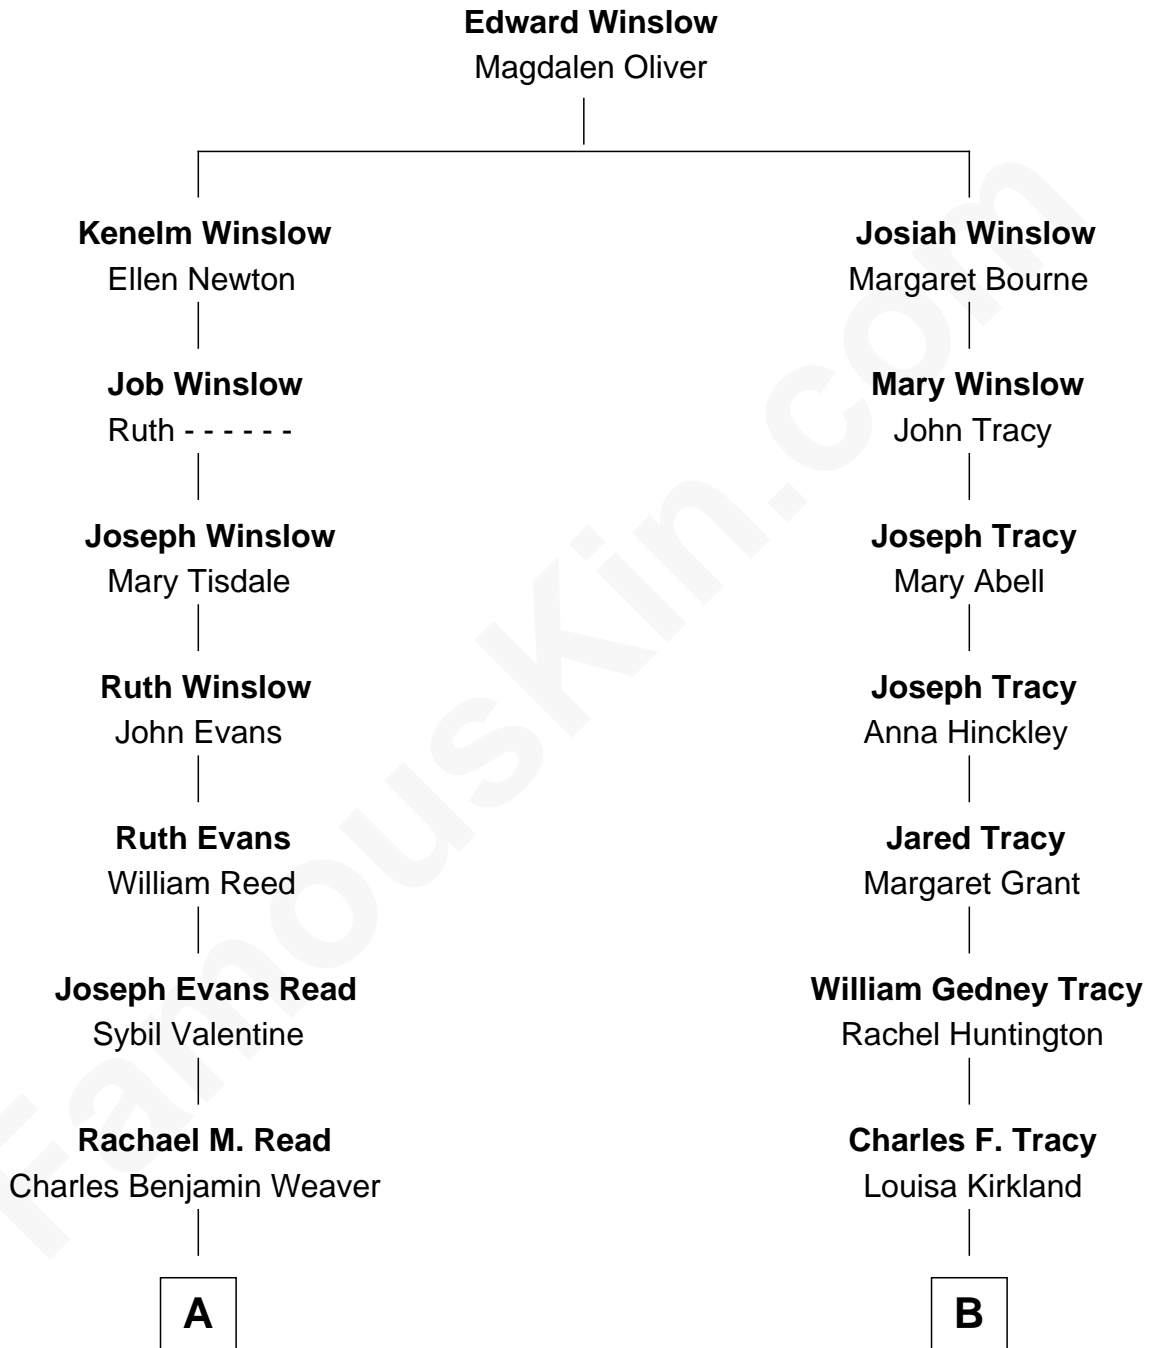

FamousKin.com
Relationship Chart of
Sigourney Weaver
Movie Actress

9th cousin 1 time removed of
Henry Sturgis Morgan
Co-Founder of Morgan Stanley

FamousKin.com