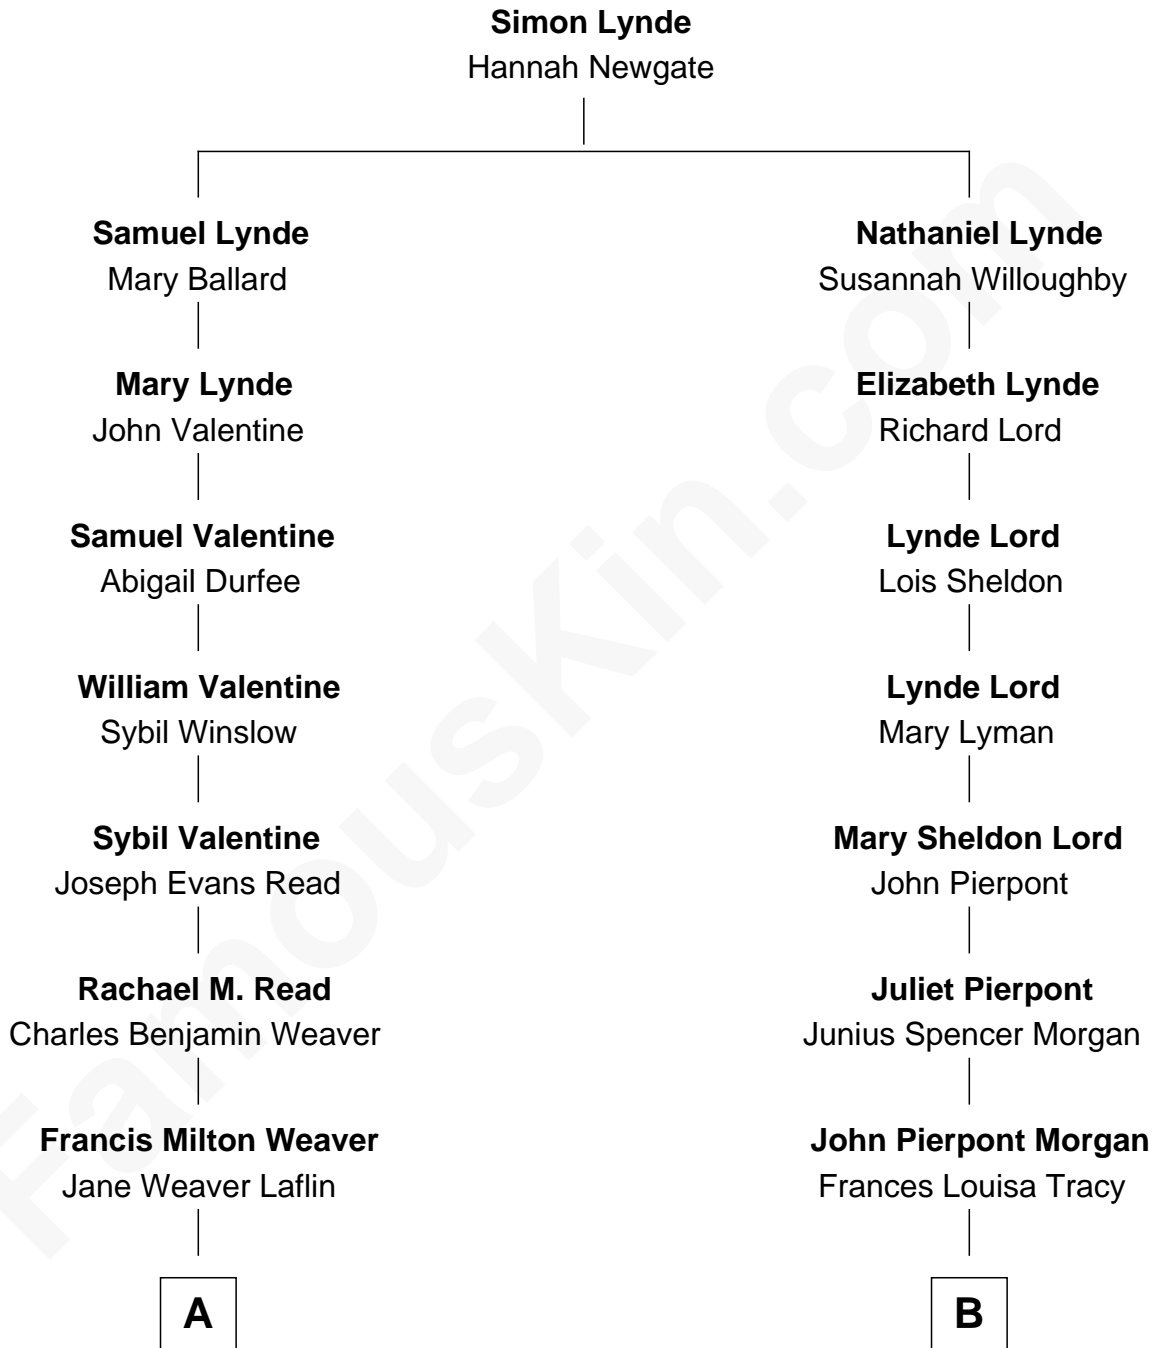

FamousKin.com
Relationship Chart of
Sigourney Weaver
Movie Actress

8th cousin 1 time removed of
Henry Sturgis Morgan
Co-Founder of Morgan Stanley

FamousKin.com