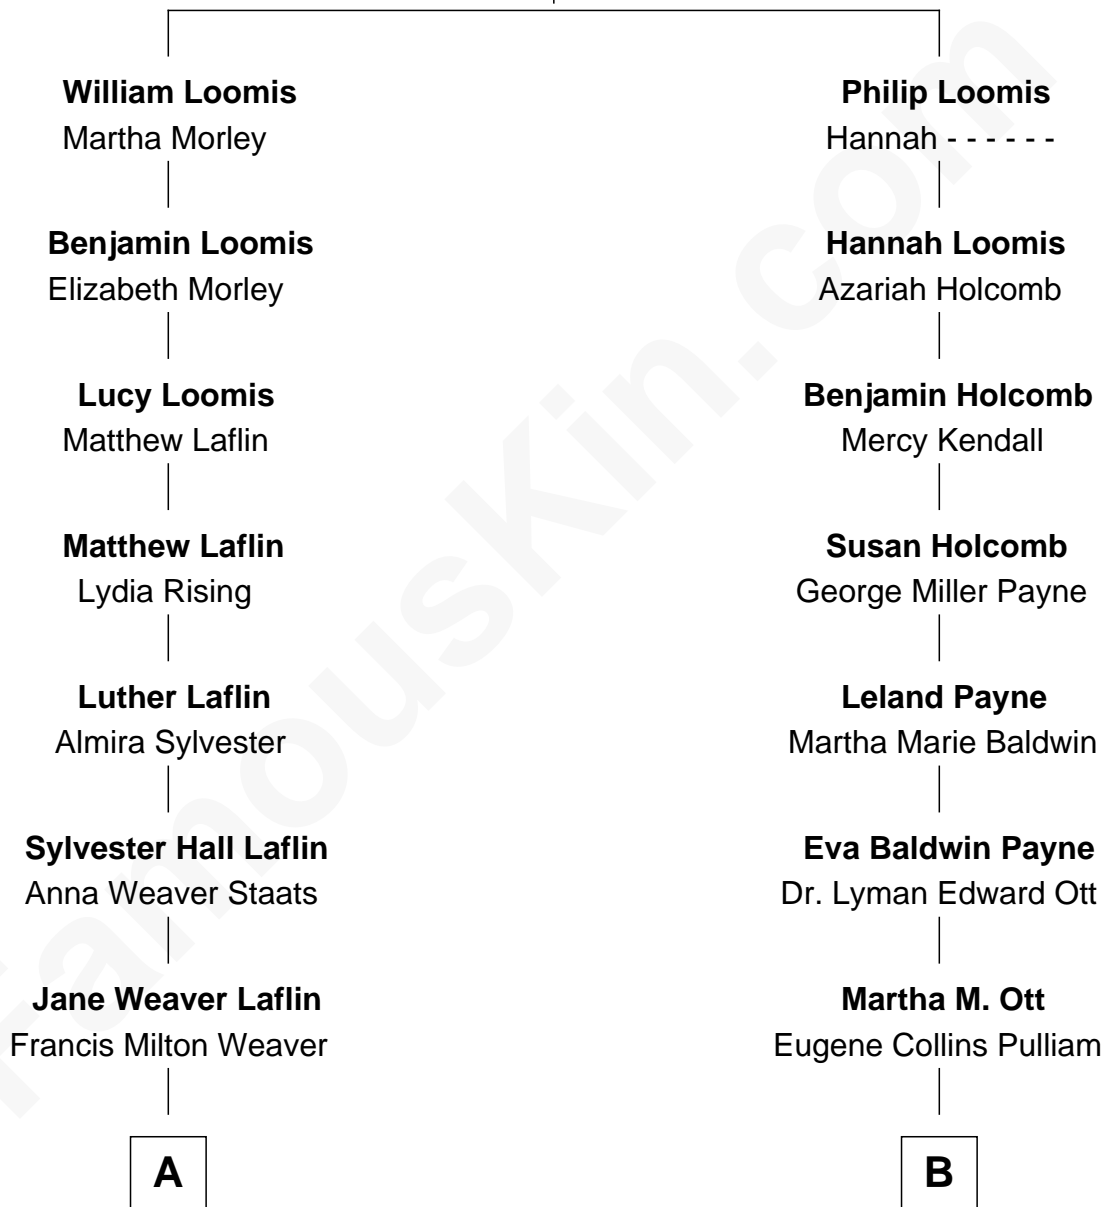

FamousKin.com
Relationship Chart of
Sigourney Weaver
Movie Actress

8th cousin 1 time removed of

Dan Quayle
44th U.S. Vice-President

Samuel Loomis
 Elizabeth Judd

FamousKin.com