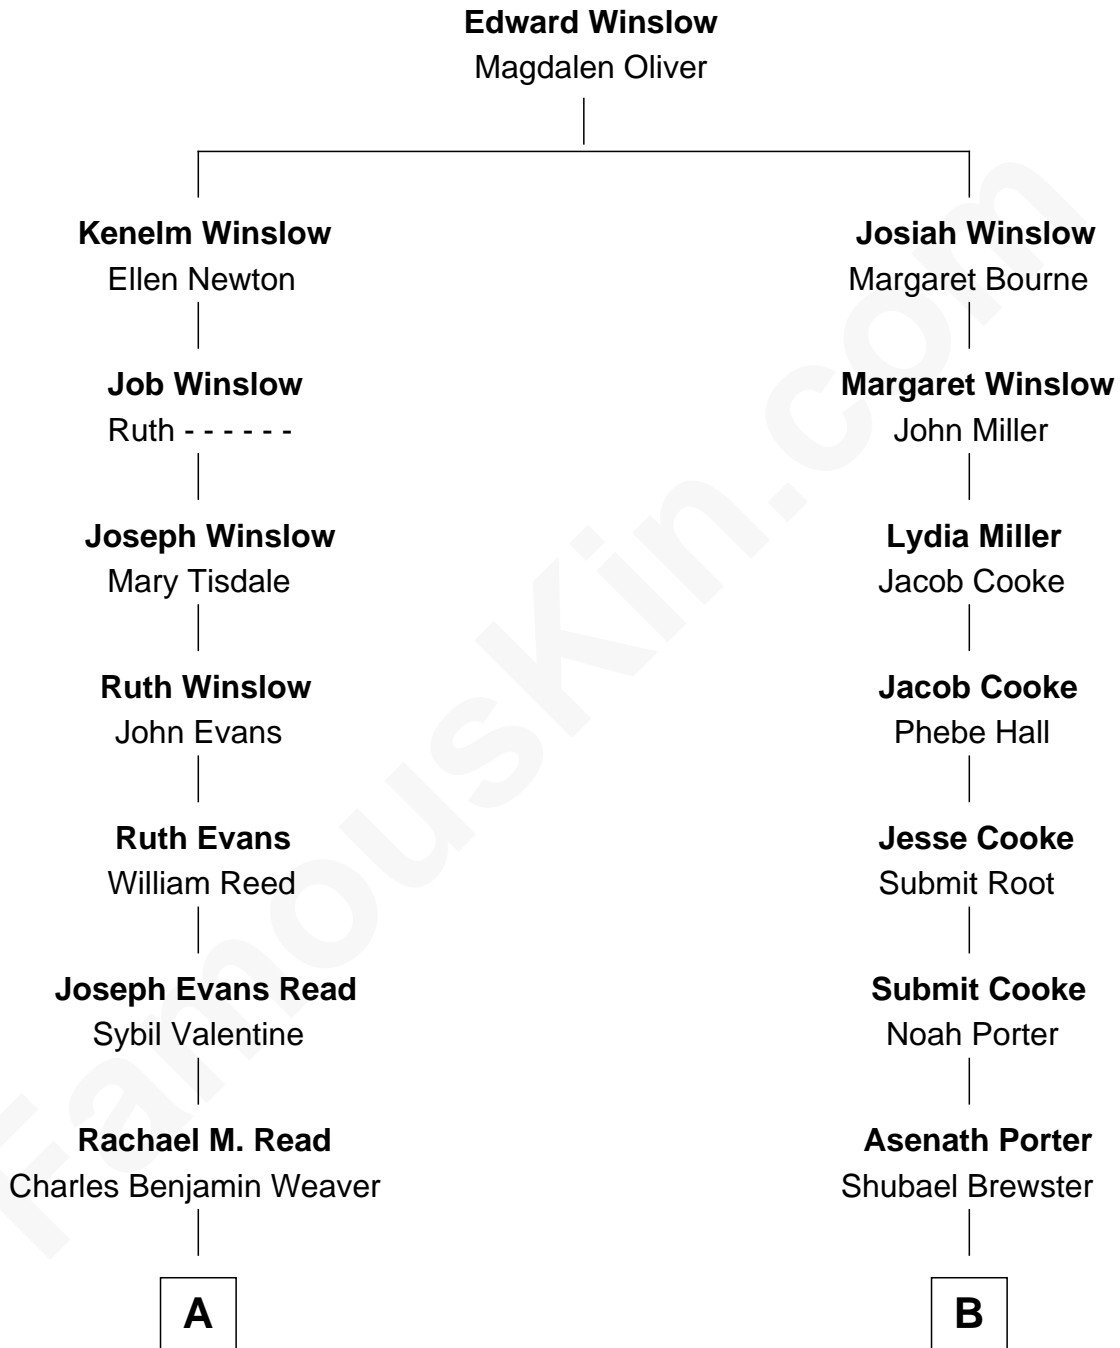

FamousKin.com
Relationship Chart of
Sigourney Weaver
Movie Actress

10th cousin 1 time removed of
Brewster H. Shaw
NASA Astronaut

A

Francis Milton Weaver

Jane Weaver Laflin

Sylvester Laflin Weaver

Amabel Dixon

Sylvester Laflin Weaver

Desiree Mary Lucy Hawkins

Sigourney Weaver

Movie Actress

B

Laura Brewster

Martin Ebenezer Pomeroy

Charles Burton Pomeroy

Sophia Webber

Adelle Pomeroy

John Thomas Shaw

Brewster Hopkinson Shaw

Leone Marguerite Lee

Brewster H. Shaw

NASA Astronaut