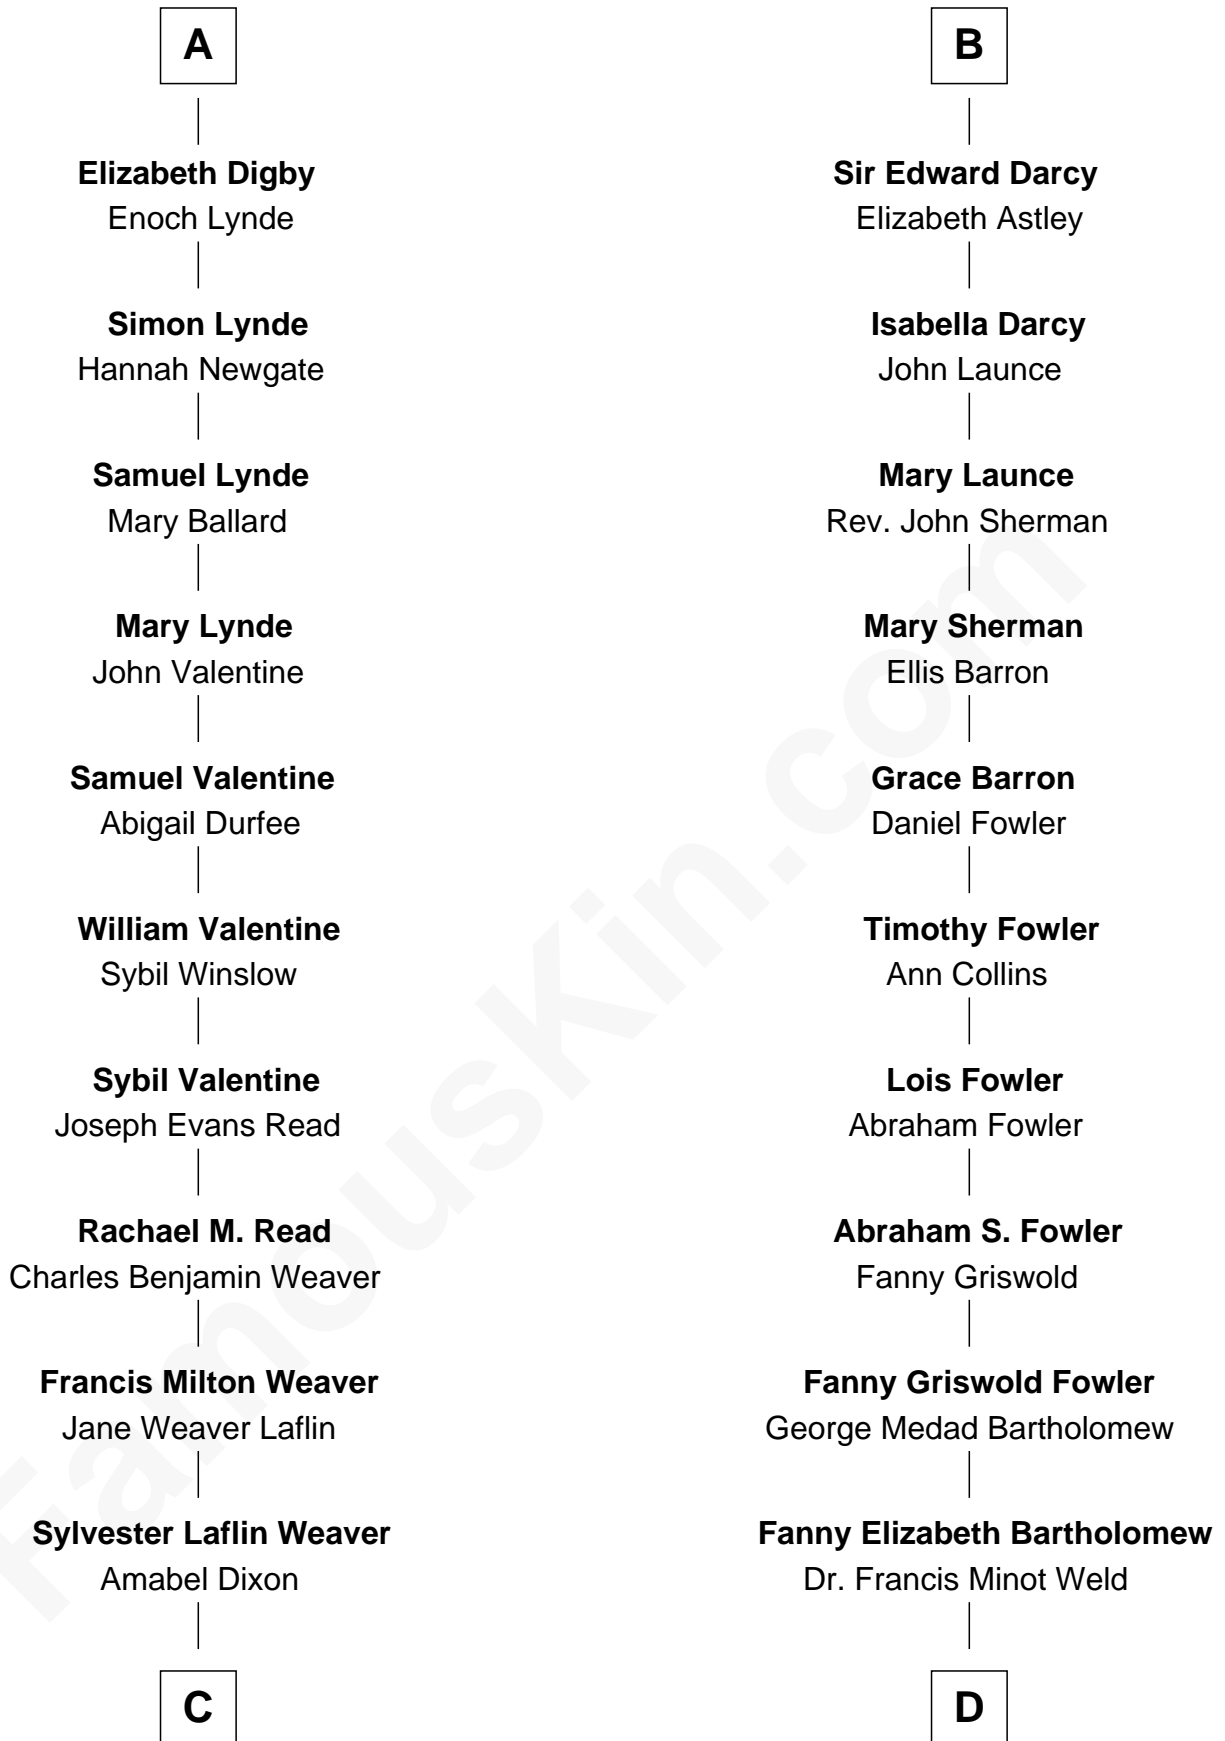

**FamousKin.com**  
**Relationship Chart of**  
**Sigourney Weaver**  
*Movie Actress*

18th cousin 1 time removed of  
**Bill Weld**  
*68th Governor of Massachusetts*

**C**

**Sylvester Laflin Weaver**  
Desiree Mary Lucy Hawkins

**Sigourney Weaver**  
*Movie Actress*

**D**

**Francis Minot Weld**  
Margaret Low White

**David Weld**  
Mary Blake Nichols

**Bill Weld**  
*68th Governor of Massachusetts*

FamousKin.com