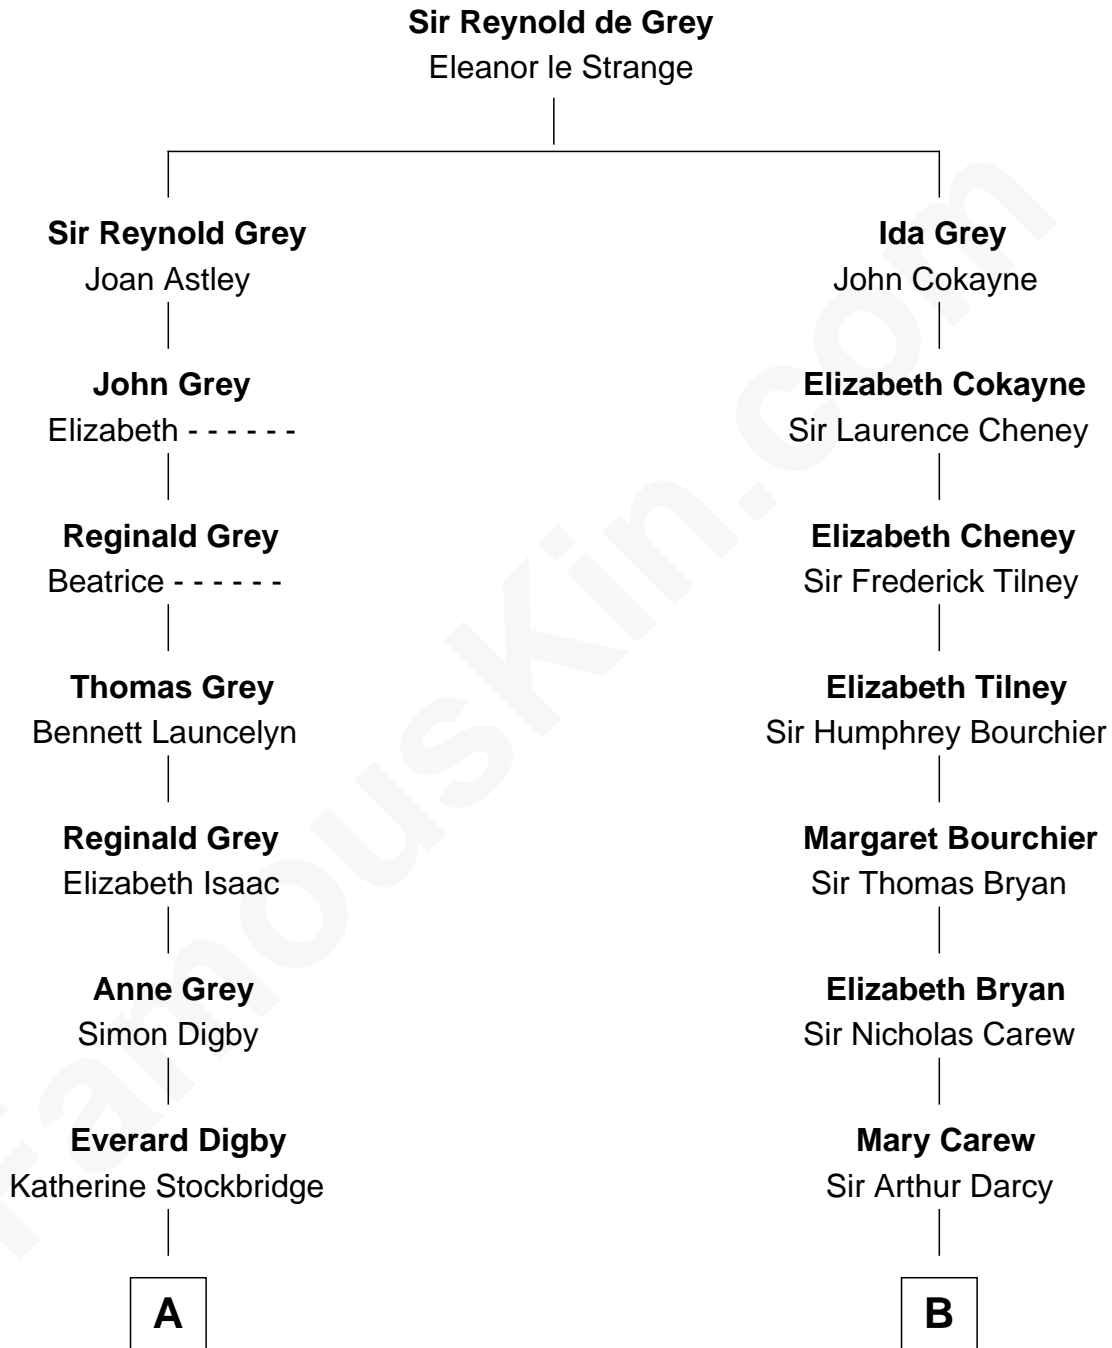

**FamousKin.com**  
**Relationship Chart of**  
**Sigourney Weaver**  
*Movie Actress*

18th cousin 1 time removed of  
**Bill Weld**  
*68th Governor of Massachusetts*

**C**

**Sylvester Laflin Weaver**  
Desiree Mary Lucy Hawkins

**Sigourney Weaver**  
*Movie Actress*

**D**

**Francis Minot Weld**  
Margaret Low White

**David Weld**  
Mary Blake Nichols

**Bill Weld**  
*68th Governor of Massachusetts*

FamousKin.com