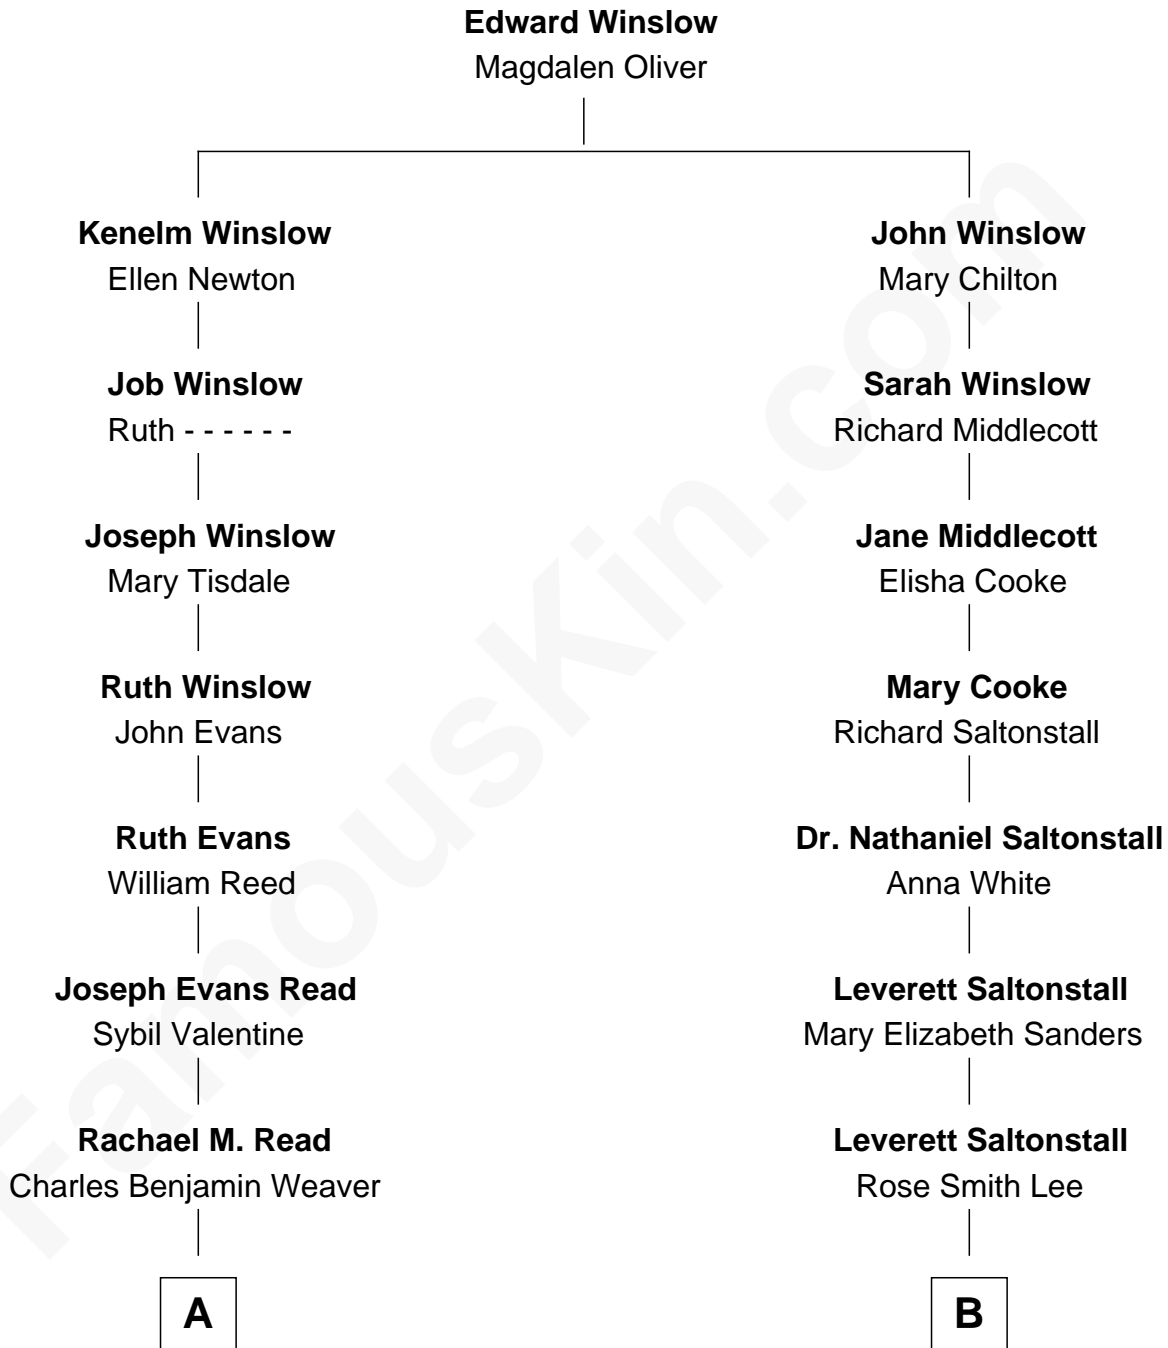

**FamousKin.com**  
**Relationship Chart of**  
**Sigourney Weaver**  
*Movie Actress*

8th cousin 2 times removed of  
**Leverett Saltonstall**  
*55th Governor of Massachusetts*

FamousKin.com