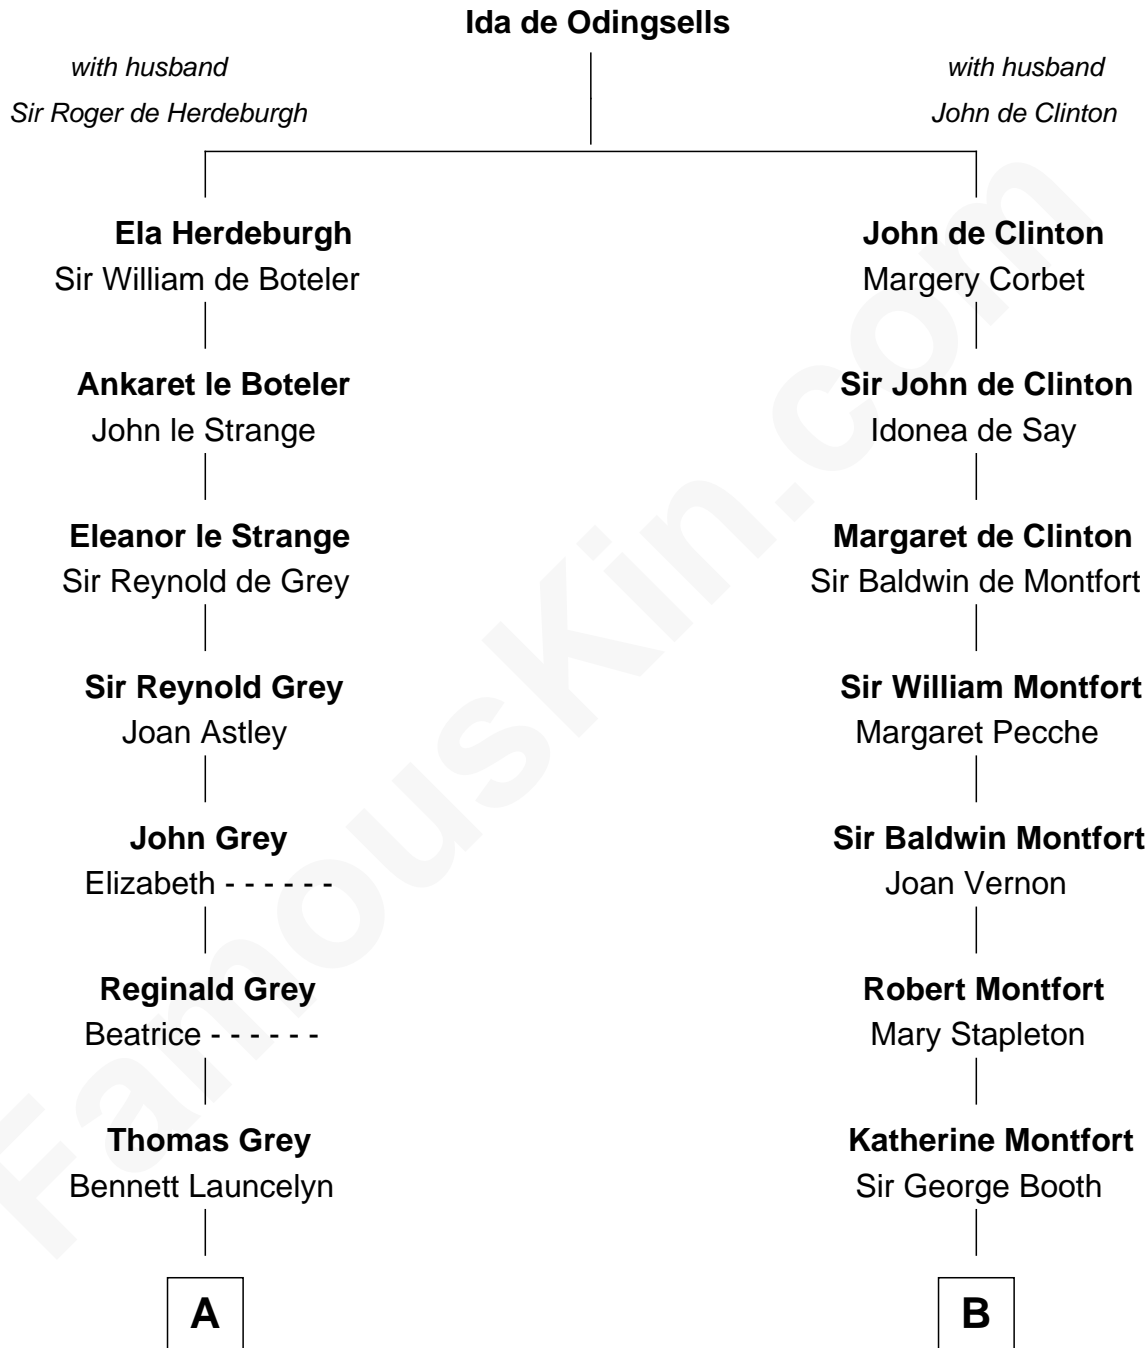

FamousKin.com
Relationship Chart of
Sigourney Weaver
Movie Actress

16th cousin 5 times removed of
Abraham Baldwin
Signer of the U.S. Constitution

C

Rachael M. Read
Charles Benjamin Weaver

Francis Milton Weaver
Jane Weaver Laflin

Sylvester Laflin Weaver
Amabel Dixon

Sylvester Laflin Weaver
Desiree Mary Lucy Hawkins

Sigourney Weaver
Movie Actress

FamousKin.com