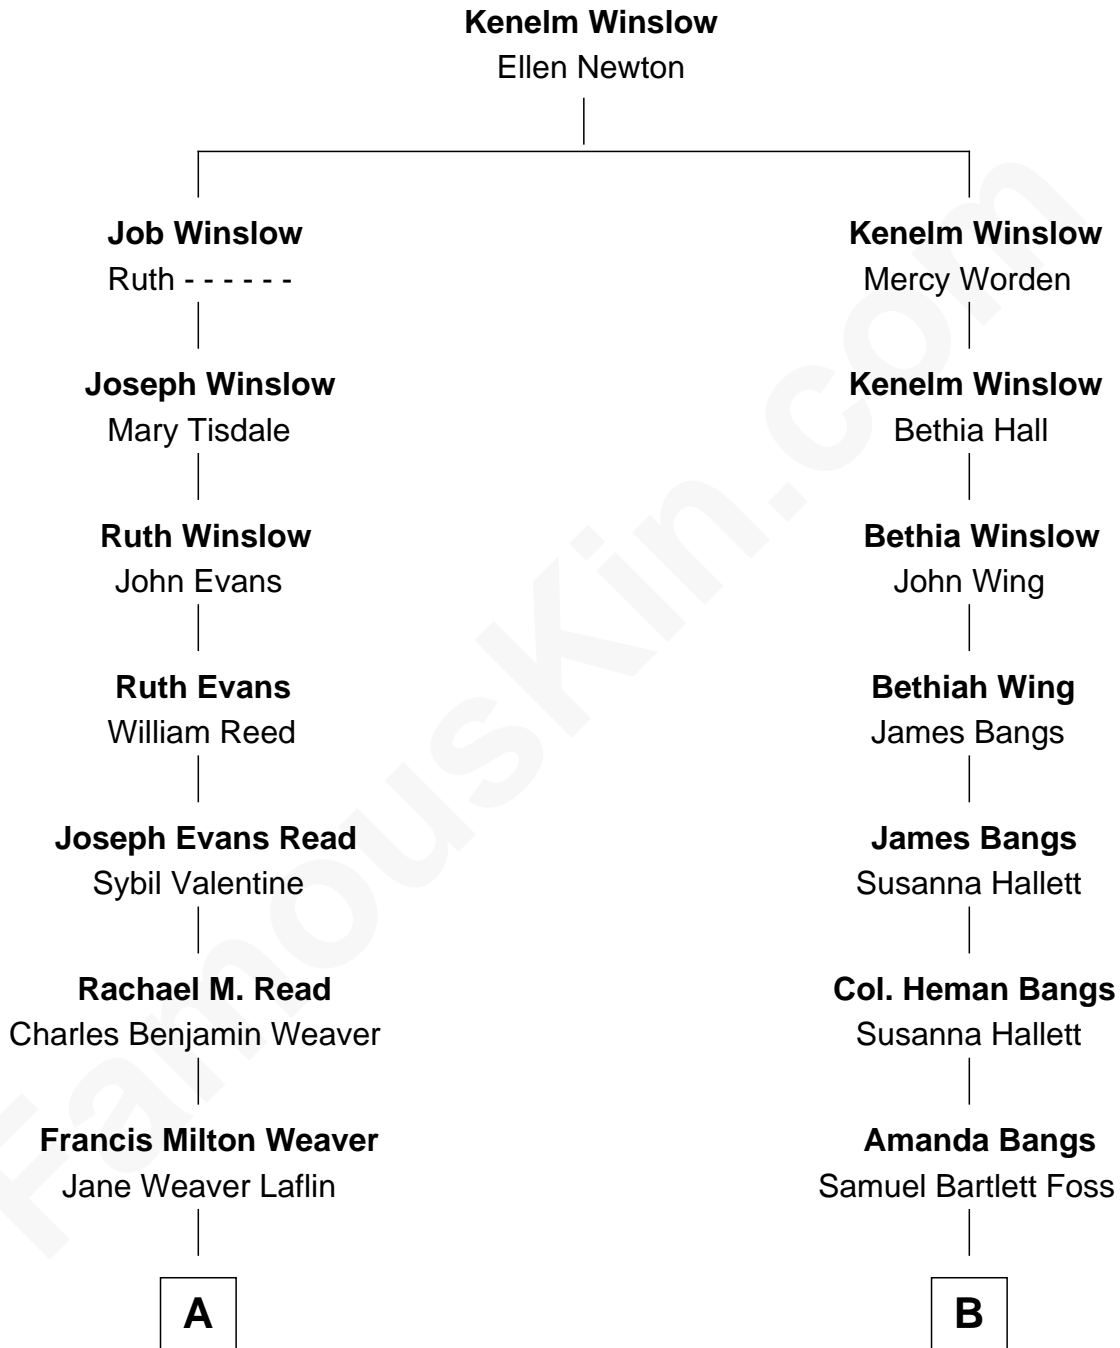

**FamousKin.com**  
**Relationship Chart of**  
**Sigourney Weaver**  
*Movie Actress*

8th cousin 1 time removed of  
**Eugene Foss**  
*45th Governor of Massachusetts*

**A**

**Sylvester Laflin Weaver**

Amabel Dixon

**Sylvester Laflin Weaver**

Desiree Mary Lucy Hawkins

**Sigourney Weaver**

*Movie Actress*

**B**

**George Edmund Foss**

Marcia Cordelia Noble

**Eugene Foss**

*45th Governor of Massachusetts*

FamousKin.com