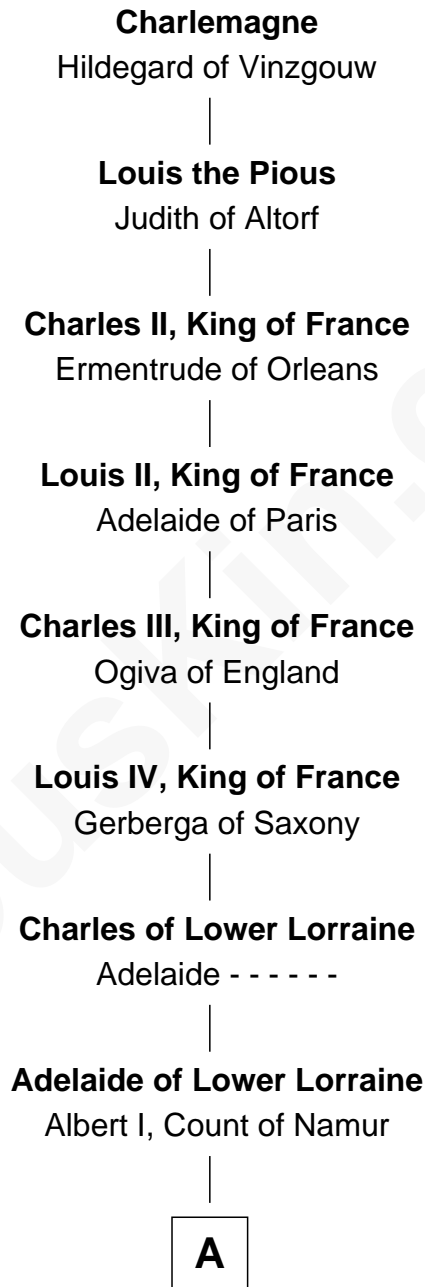

# FamousKin.com Relationship Chart of

**Charlemagne**

*King of the Franks*

34th Great-grandfather of

**James Youngs Smith**

*29th Governor of Rhode Island*

**A**

**Albert II, Count of Namur**  
Regelinde of Lower Lorraine

**Albert III, Count of Namur**  
Ida of Saxony

**Godfrey, Count of Namur**  
Sybil of Chateau-Porcien

Probable

**Elizabeth of Namur**  
Gervais, Count of Rethel

**Miliscent of Rethel**  
Richard de Camville

**William de Camville**  
Auberée de Marmion

**William de Camville**  
Iseuda - - - - -

**Thomas de Camville**  
Agnes - - - - -

**Felicia de Camville**  
Philip Durvassal

**Thomas Durvassal**  
Margery - - - - -

**B**

**B**

**Margery Durvassal**

William de la Spine

**William de la Spine**

Alice de Bruley

**Sir Guy de la Spine**

Katherine - - - - -