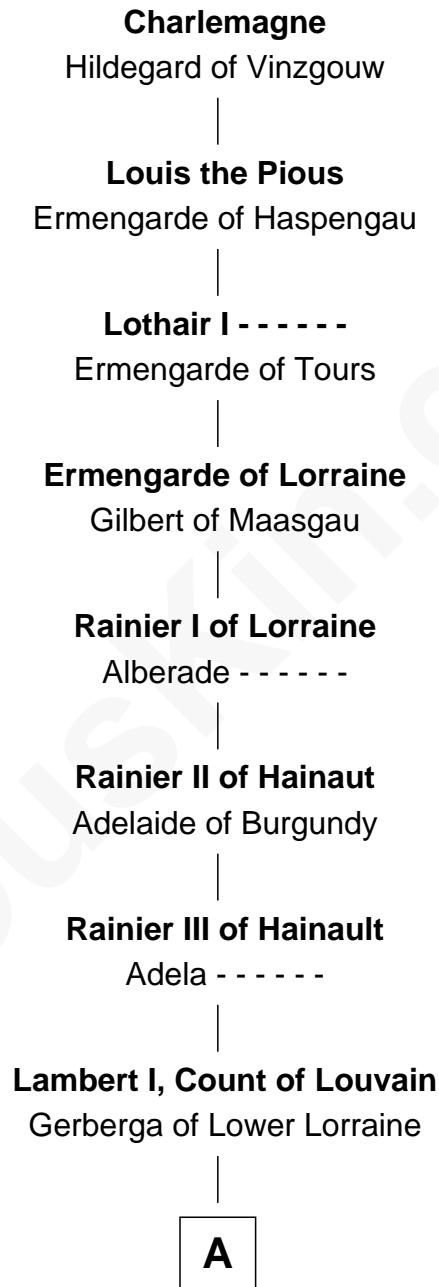

FamousKin.com Relationship Chart of

Charlemagne

King of the Franks

36th Great-grandfather of

Mickey Rourke

Movie Actor

A

Mathilde of Louvain
Eustace I of Boulogne