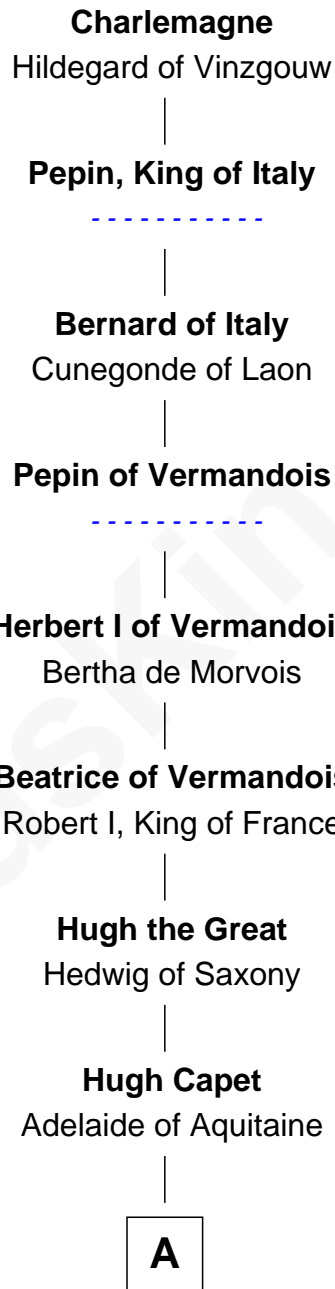

# FamousKin.com Relationship Chart of

**Charlemagne**

*King of the Franks*

35th Great-grandfather of

**Dick Cheney**

*46th U.S. Vice-President*

**A**

**Robert II, King of France**

Constance of Arles

**Henry I, King of France**

Anne of Kiev

**Hugh I of Vermandois**

Adèle of Vermandois

**Isabel de Vermandois**

Sir Robert de Beaumont

**Maud de Beaumont**

William de Lovel

**Sir Richard de Perceval**

----- Mohun

**Richard Perceval**

**John de Perceval**

**Roger Perceval**

Joan de Breteche

**Sir John Perceval**