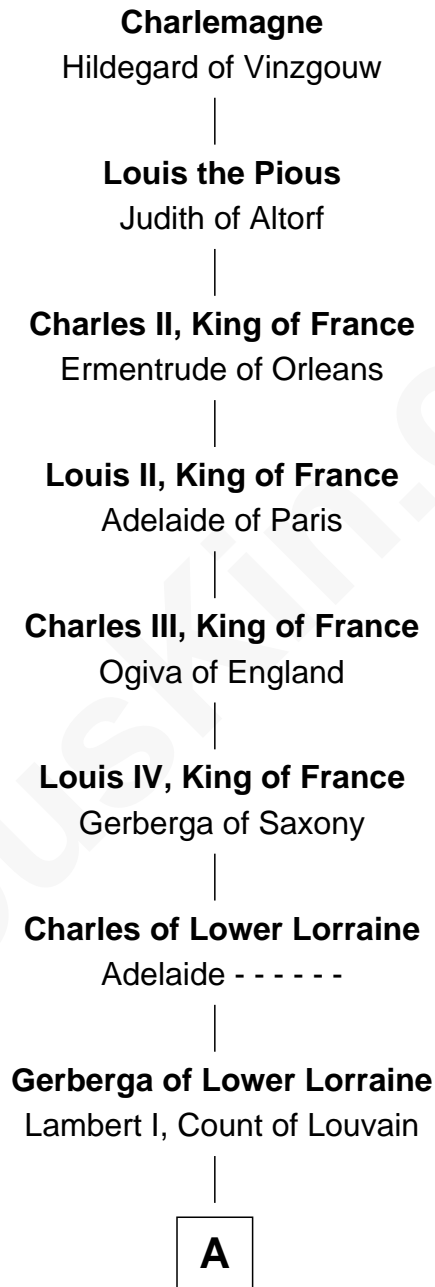

FamousKin.com Relationship Chart of

Charlemagne

King of the Franks

24th Great-grandfather of

Mary Stuart

Queen of Scots

A

Mathilde of Louvain
Eustace I of Boulogne

Lambert II of Lens
Adelaide of Normandy

Judith of Lens
Waltheof II of Northumbria

Maud of Northumberland
David I, King of Scotland

Henry of Huntingdon
Ada de Warenne

David of Huntingdon
Maud of Chester

Isabella of Huntingdon
Robert de Bruce

Robert de Bruce
Isabella de Clare

Sir Robert de Brus
Marjorie of Carrick

Robert I, King of Scotland
Isabella of Mar

B

B

|
Marjorie Bruce

Walter Stewart

|
Robert II, King of Scotland