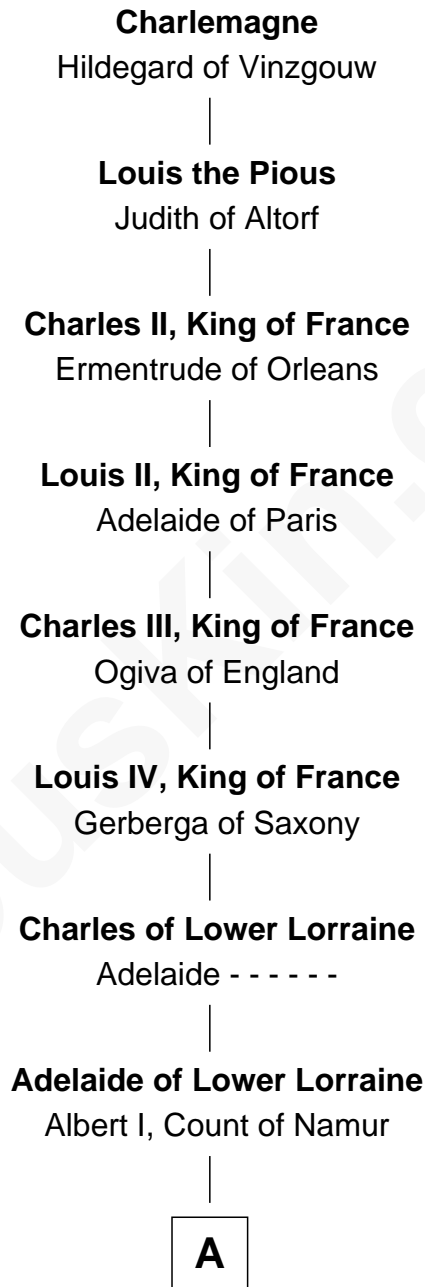

FamousKin.com Relationship Chart of

Charlemagne

King of the Franks

34th Great-grandfather of

Ben Ames Williams

Novelist and Short Story Author

A

Albert II, Count of Namur
Regelinde of Lower Lorraine

Albert III, Count of Namur
Ida of Saxony

Godfrey, Count of Namur
Sybil of Chateau-Porcien

Probable

Elizabeth of Namur
Gervais, Count of Rethel

Miliscent of Rethel
Richard de Camville

William de Camville
Auberée de Marmion

William de Camville
Iseuda - - - - -

Thomas de Camville
Agnes - - - - -

Felicia de Camville
Philip Durvassal

Thomas Durvassal
Margery - - - - -

B

B

Margery Durvassal

William de la Spine