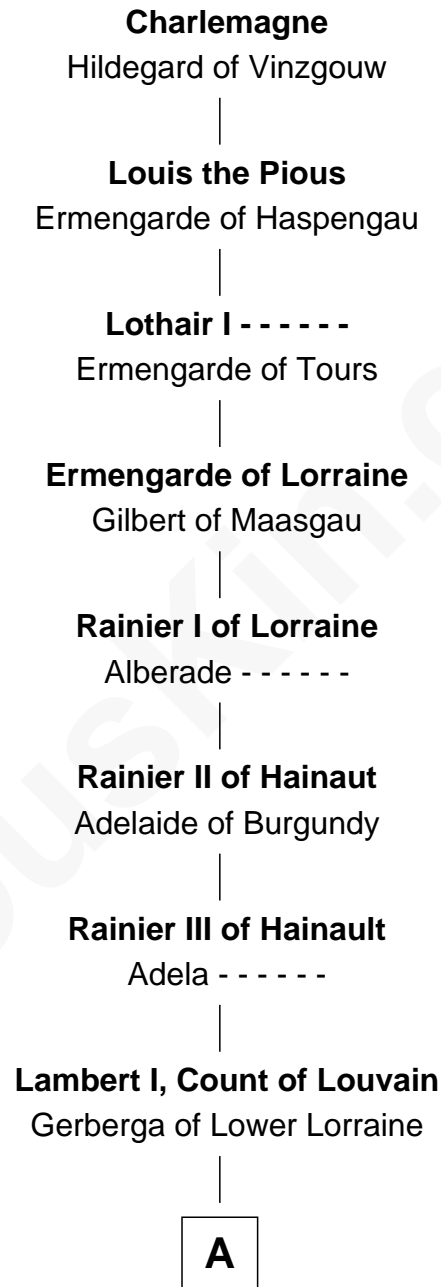

FamousKin.com Relationship Chart of

Charlemagne

King of the Franks

12th Great-grandfather of

Henry de Bohun

Magna Carta Surety

A

Mathilde of Louvain

Eustace I of Boulogne

Lambert II of Lens

Adelaide of Normandy

Judith of Lens

Waltheof II of Northumbria

Maud of Northumberland

David I, King of Scotland

Henry of Huntingdon