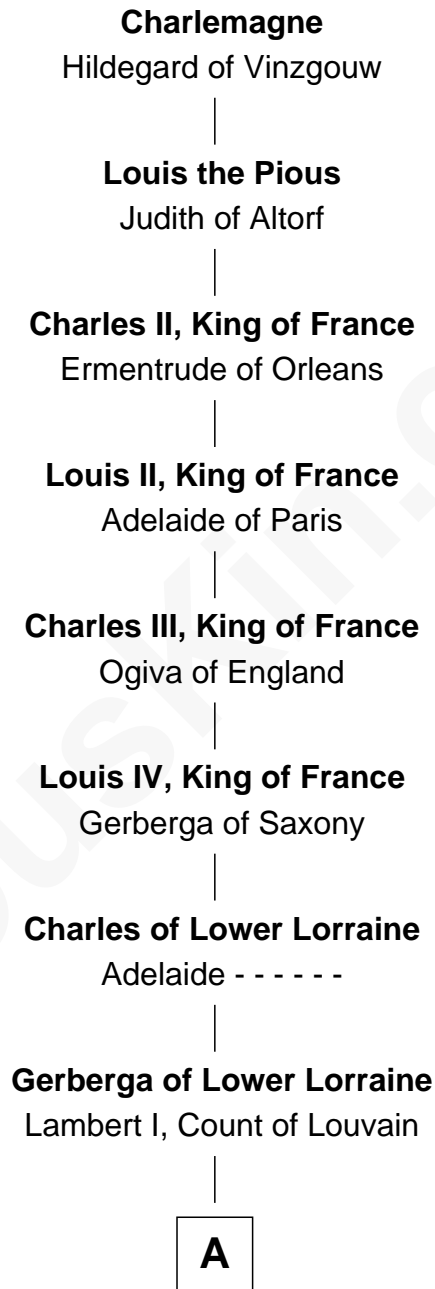

FamousKin.com Relationship Chart of

Charlemagne

King of the Franks

26th Great-grandfather of

Thomas Lawrence

(c1619/20 - c1703) Planter passenger 1635

A

Mathilde of Louvain
Eustace I of Boulogne

Lambert II of Lens
Adelaide of Normandy

Judith of Lens
Waltheof II of Northumbria

Maud of Northumberland
Simon I de St. Liz

Maud de St. Liz
Robert Fitzrichard

Sir Walter Fitzrobert
Maud de Lucy

Alice Fitzwalter
Gilbert Pecche