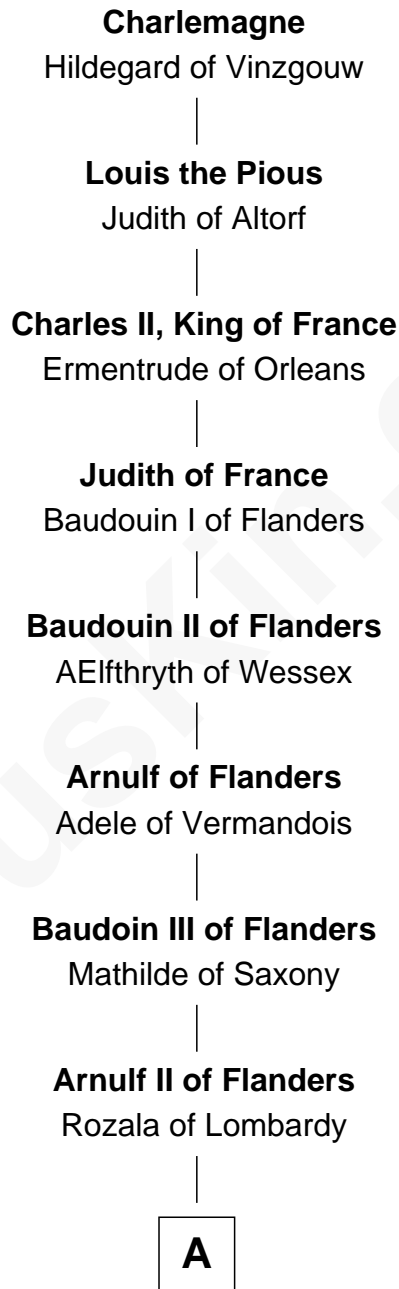

FamousKin.com Relationship Chart of

Charlemagne

King of the Franks

35th Great-grandfather of

Raquel Welch

Movie Actress

A

Baudoin IV of Flanders

Ogive of Luxembourg

Baudoin V of Flanders

Adela of France

Matilda of Flanders

William I, King of England

Henry I, King of England

Maud of Scotland

Maud of England

Jane Haviland

William Torrey

C

C

William Torrey
Deborah Greene

Phillip Torrey
Mary Marsh

Mary Torrey
Benjamin Allen

Ziporah Allen
George Robinson