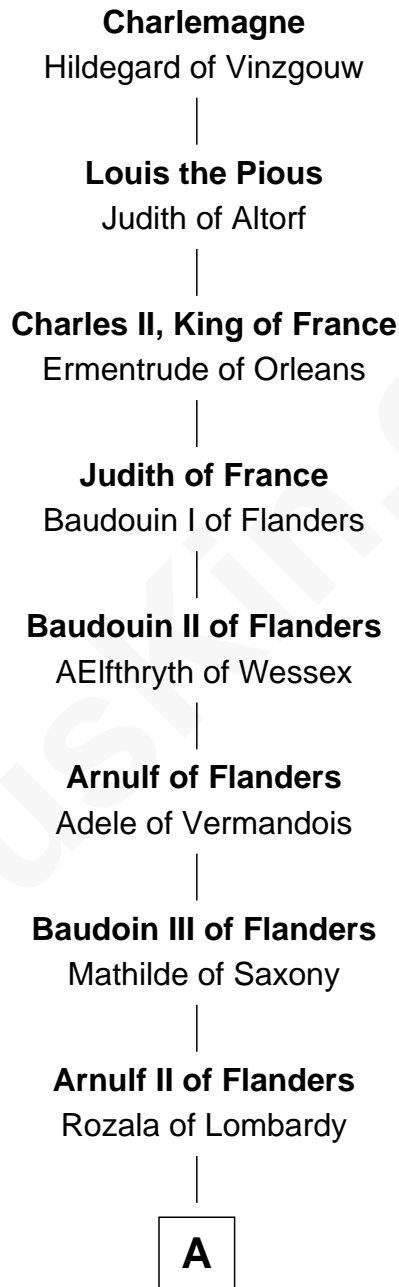

FamousKin.com Relationship Chart of

Charlemagne

King of the Franks

32nd Great-grandfather of

Grover Cleveland

22nd and 24th U.S. President

A

Baudoin IV of Flanders

Ogive of Luxembourg

Baudoin V of Flanders

Adela of France

Matilda of Flanders

William I, King of England

Henry I, King of England

Maud of Scotland

Maud of England