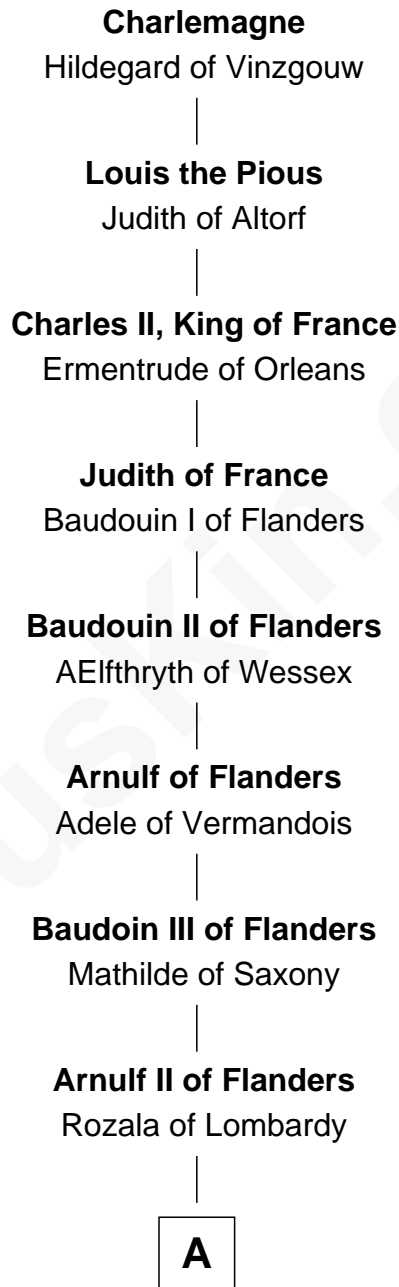

FamousKin.com Relationship Chart of

Charlemagne

King of the Franks

38th Great-grandfather of

Florence (Kling) Harding

First Lady of President Warren G. Harding

A

Baudoin IV of Flanders