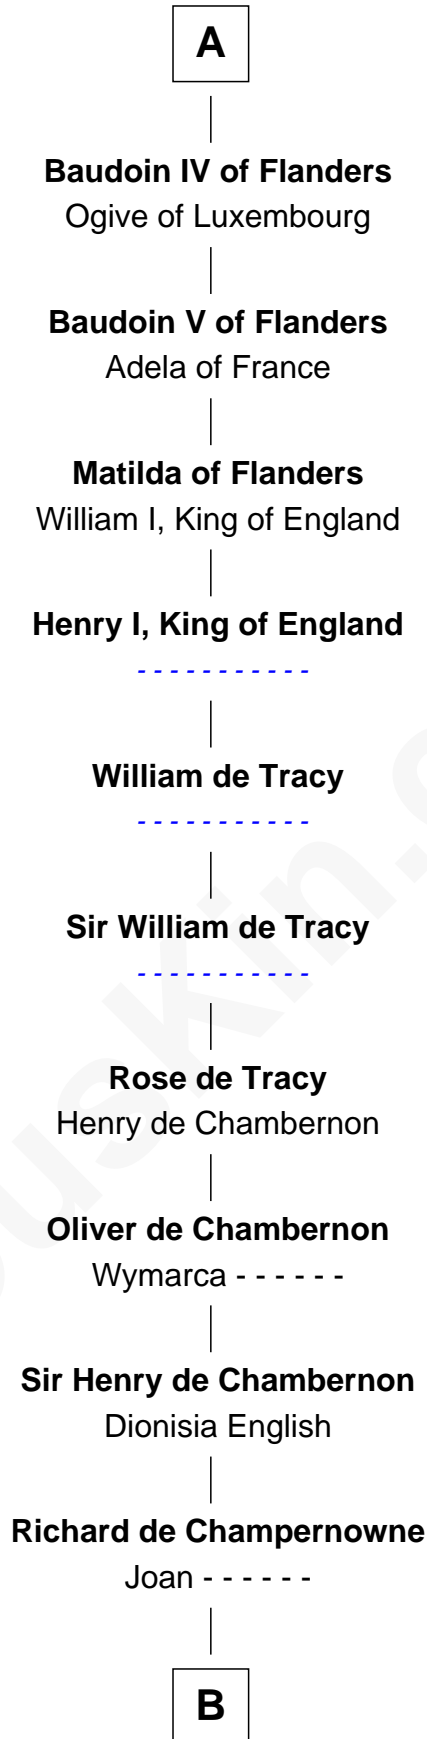

FamousKin.com Relationship Chart of

Charlemagne

King of the Franks

37th Great-grandfather of

Nancy (Davis) Reagan

First Lady of President Ronald Reagan

B

Richard Champernowne

Elizabeth Valletort

Sir Thomas Champernowne

Eleanor de Rohart

Sir Richard Champernowne

Katherine Daubeny

John Champernowne

Margaret Hamley

Richard Champernowne