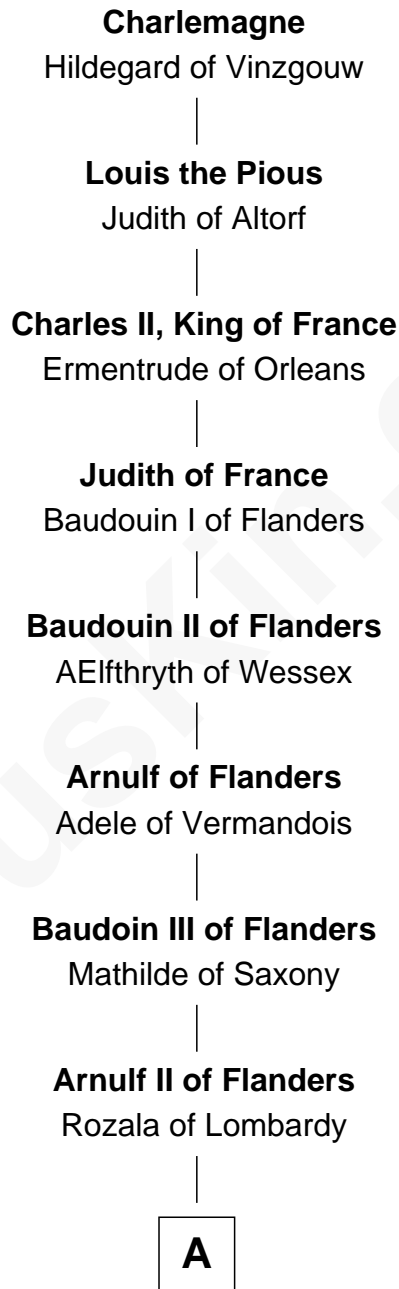

FamousKin.com Relationship Chart of

Charlemagne

King of the Franks

37th Great-grandfather of

Nancy (Davis) Reagan

First Lady of President Ronald Reagan

B

Richard Champernowne

Elizabeth Valletort

Sir Thomas Champernowne

Eleanor de Rohart

Sir Richard Champernowne

Katherine Daubeny

John Champernowne

Margaret Hamley

Richard Champernowne