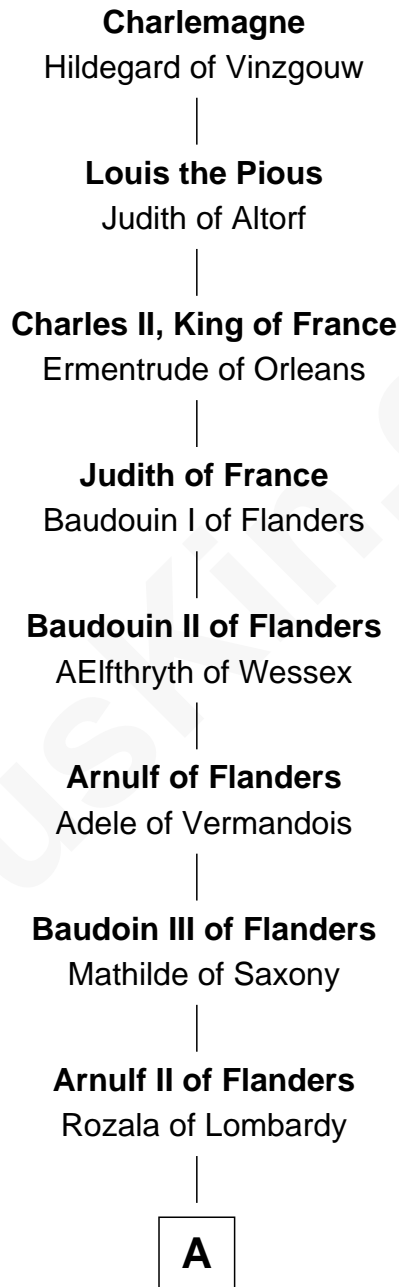

# FamousKin.com Relationship Chart of

**Charlemagne**

*King of the Franks*

23rd Great-grandfather of

**Charles V**

*Holy Roman Emperor*

**A**

**Baudoin IV of Flanders**

Ogive of Luxembourg

**Baudoin V of Flanders**

Adela of France

**Matilda of Flanders**

William I, King of England

**Henry I, King of England**

Maud of Scotland

**Maud of England**

Geoffrey Plantagenet

**Henry II, King of England**

Eleanor of Aquitaine

**John, King of England**

Isabelle of Angoulême

**Henry III, King of England**

Eleanor of Provence

**Edward I, King of England**