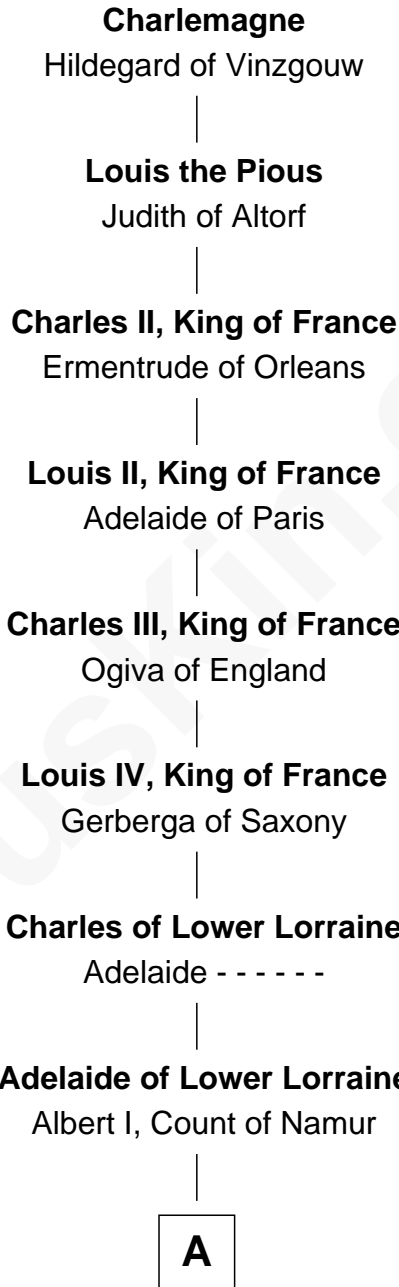

FamousKin.com Relationship Chart of

Charlemagne

King of the Franks

36th Great-grandfather of

William Sprague

27th Governor of Rhode Island

A

Albert II, Count of Namur
Regelinde of Lower Lorraine

William de Camville
Iseuda - - - - -

Thomas de Camville
Agnes - - - - -

Felicia de Camville
Philip Durvassal

Thomas Durvassal
Margery - - - - -

B

B

Margery Durvassal

William de la Spine