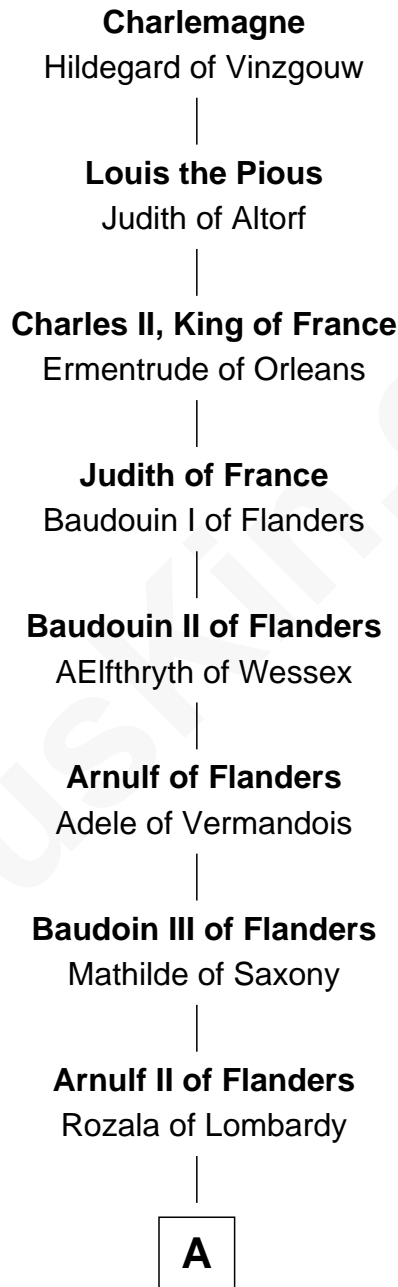

FamousKin.com Relationship Chart of

Charlemagne

King of the Franks

34th Great-grandfather of

Peter Forster

TV and Movie Actor

A

Baudoin IV of Flanders

Ogive of Luxembourg

Baudoin V of Flanders

Adela of France

Matilda of Flanders

William I, King of England

Henry I, King of England

Maud of Scotland

Maud of England