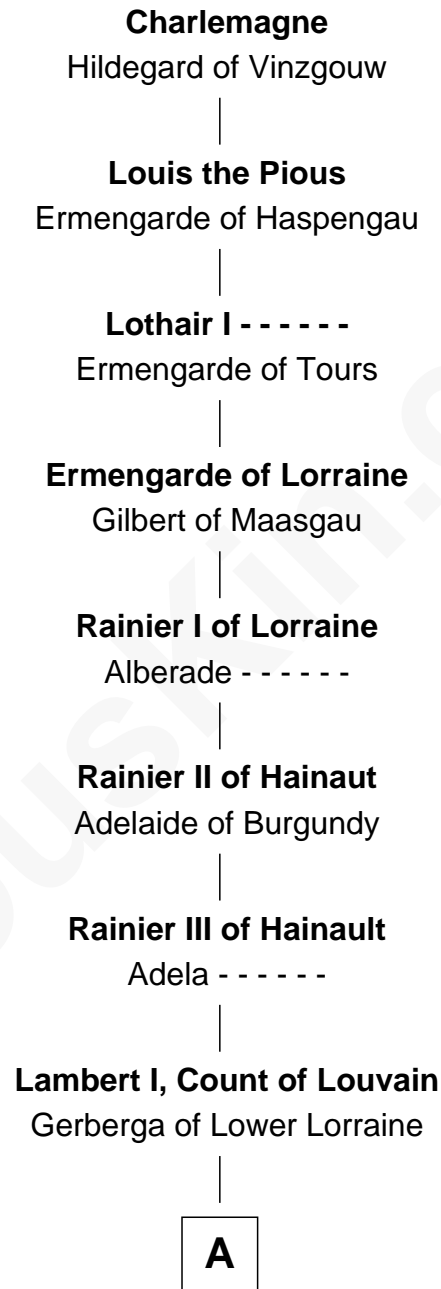

FamousKin.com Relationship Chart of

Charlemagne

King of the Franks

36th Great-grandfather of

Willard Rockwell

Founder, Rockwell International

A

Mathilde of Louvain
Eustace I of Boulogne

Lambert II of Lens
Adelaide of Normandy

Judith of Lens
Waltheof II of Northumbria

Maud of Northumberland
Simon I de St. Liz

Maud de St. Liz
Saher I de Quincy

Alice de St. Liz
Roger de Huntingfield

Sir William de Huntingfield
Isabel FitzWilliam

Katherine Bardolf

| Probable

Beatrix Lewknor

Ralph Roper

| Probable

Edmond Roper

- - - - -

Agnes Roper