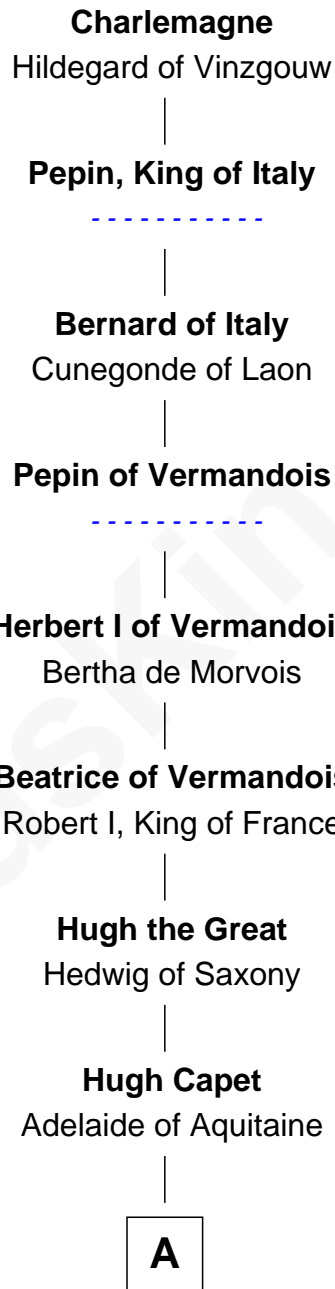

# FamousKin.com Relationship Chart of

**Charlemagne**

*King of the Franks*

41st Great-grandfather of

**Joe Keery**

*TV and Movie Actor*

**A**

**Robert II, King of France**

Robert de Say

**Sir William de Say**

Sybil - - - - -

**B**

**B**

**Robert de Say**

Emma - - - - -

**Sir Thomas Say**