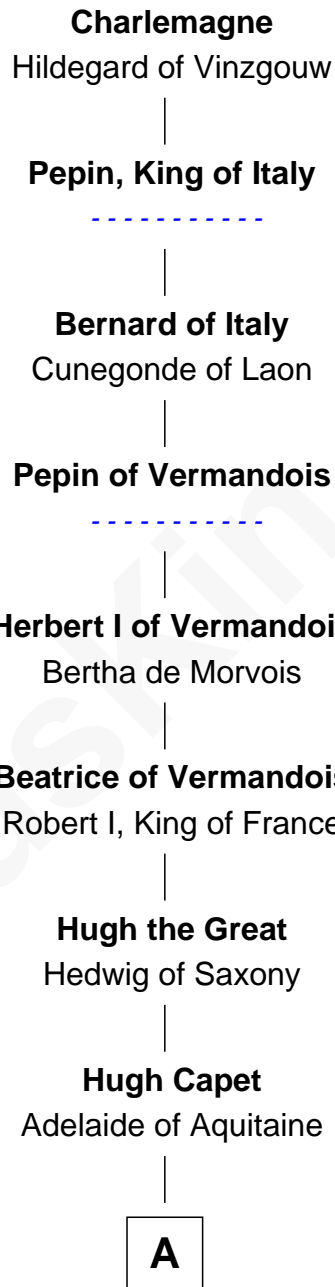

FamousKin.com Relationship Chart of

Charlemagne

King of the Franks

36th Great-grandfather of

Anne Heche

TV and Movie Actress

C

Elizabeth Lowell