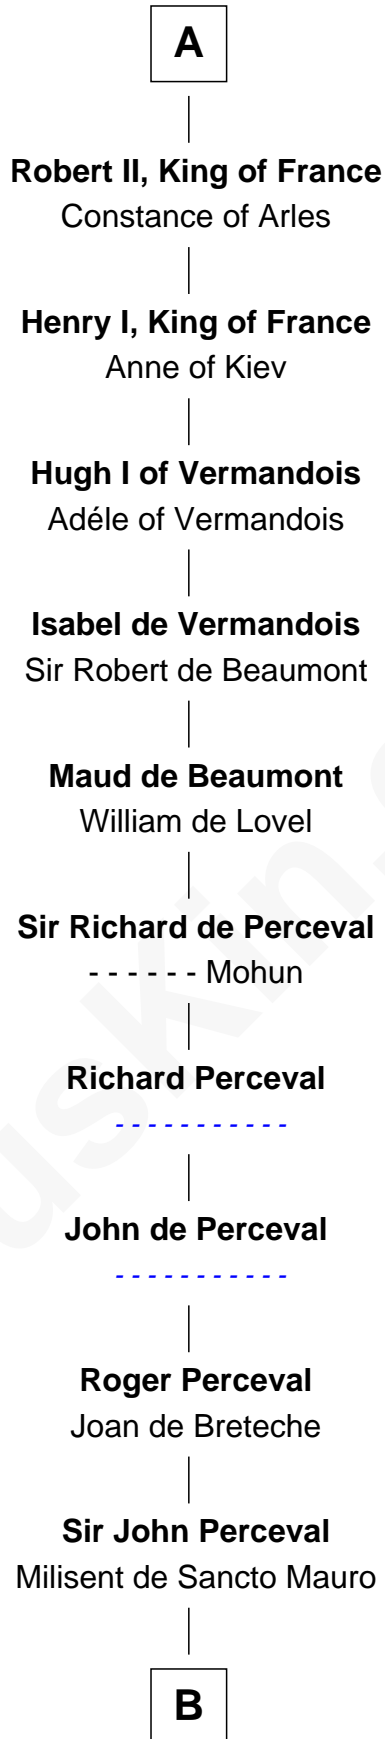

FamousKin.com Relationship Chart of

Charlemagne

King of the Franks

36th Great-grandfather of

Anne Heche

TV and Movie Actress

C

Elizabeth Lowell