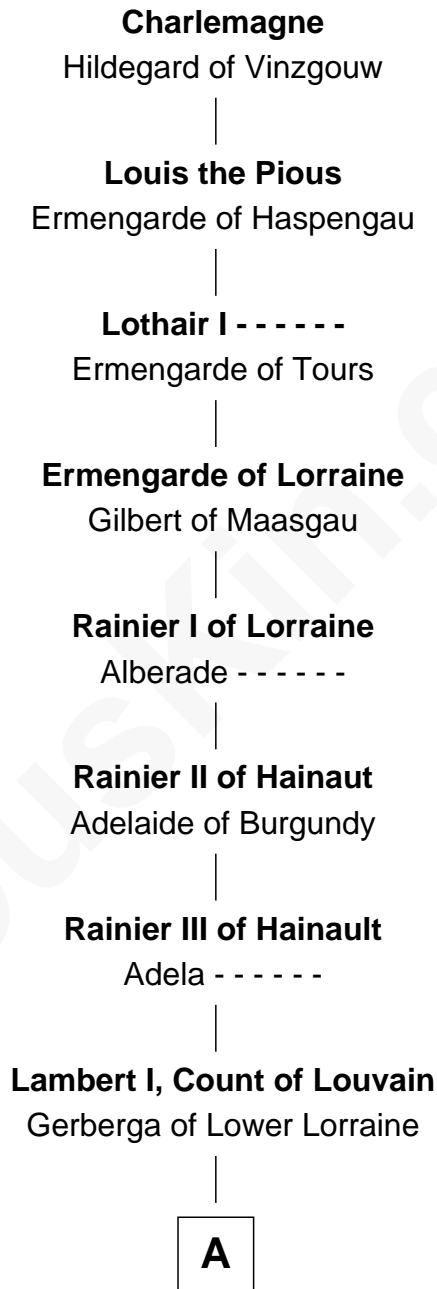

FamousKin.com Relationship Chart of

Charlemagne

King of the Franks

31st Great-grandfather of

Isaac Tichenor

3rd and 5th Governor of Vermont

A

Lambert II, Count of Louvain

Oda of Lorraine

Henry II, Count of Louvain

Adela of Orthen

Gottfried I, Count of Louvain

Ide de Chiny

Alice of Louvain

William d'Aubenev

William d'Aubenev

John Baldwin

Elizabeth Baldwin

Daniel Tichenor

Daniel Tichenor

Susanna Guerin

Isaac Tichenor

3rd and 5th Governor of Vermont