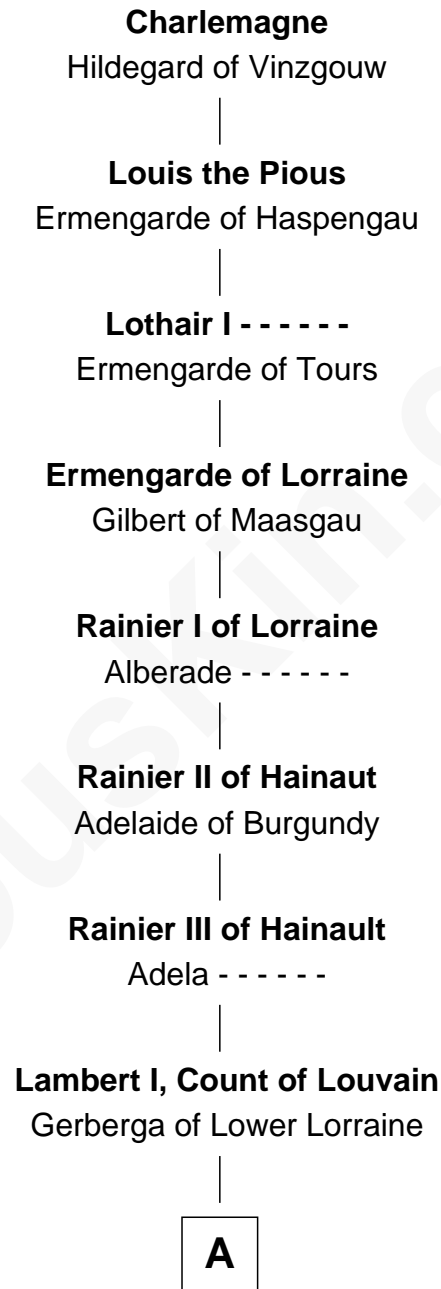

FamousKin.com Relationship Chart of

Charlemagne

King of the Franks

35th Great-grandfather of

Kyra Sedgwick

TV and Movie Actress

A

Lambert II, Count of Louvain

Oda of Lorraine

Henry II, Count of Louvain

Adela of Orthen

Gottfried I, Count of Louvain

Ide de Chiny

Godfrey II, Count of Louvain

Luitgarde of Sulzbach

Godfrey III, Count of Louvain