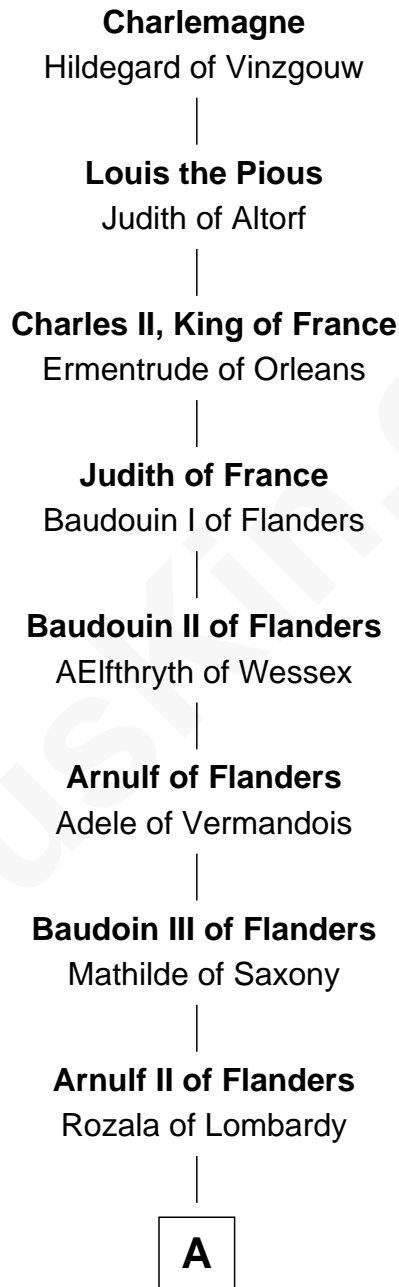

FamousKin.com Relationship Chart of

Charlemagne

King of the Franks

35th Great-grandfather of

Shadoe Stevens

Radio Disc Jockey

A

Baudoin IV of Flanders

Ogive of Luxembourg

Baudoin V of Flanders

Adela of France

Matilda of Flanders

William I, King of England

Henry I, King of England

Maud of Scotland

Maud of England