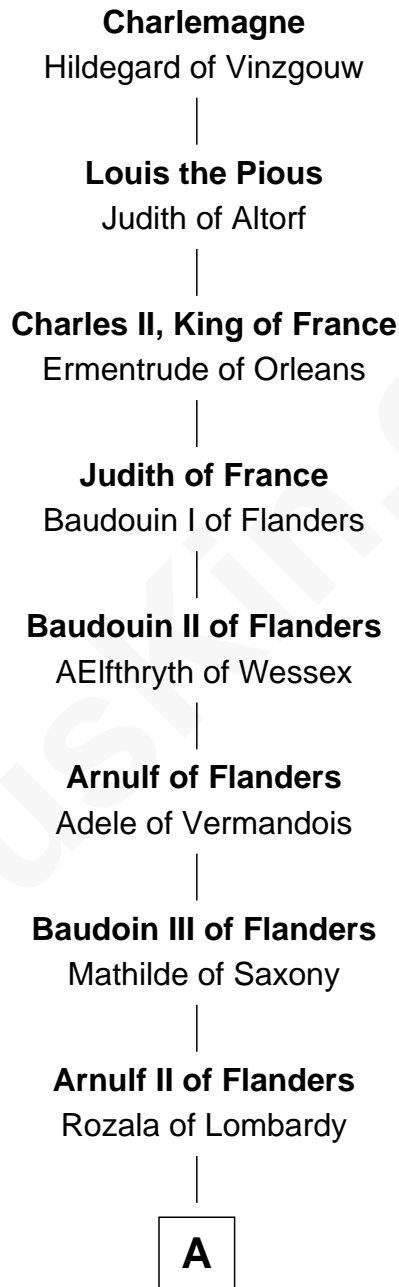

# FamousKin.com Relationship Chart of

**Charlemagne**

*King of the Franks*

39th Great-grandfather of

**Ava Michelle**

*Model and Actress*

**A**

**Baudoin IV of Flanders**

Ogive of Luxembourg

**Baudoin V of Flanders**

Adela of France

**Matilda of Flanders**

William I, King of England

**Henry I, King of England**

Maud of Scotland

**Maud of England**

Geoffrey Plantagenet

**Henry II, King of England**

Eleanor of Aquitaine

**John, King of England**

Isabelle of Angoulême

**Henry III, King of England**

Eleanor of Provence

**Edward I, King of England**